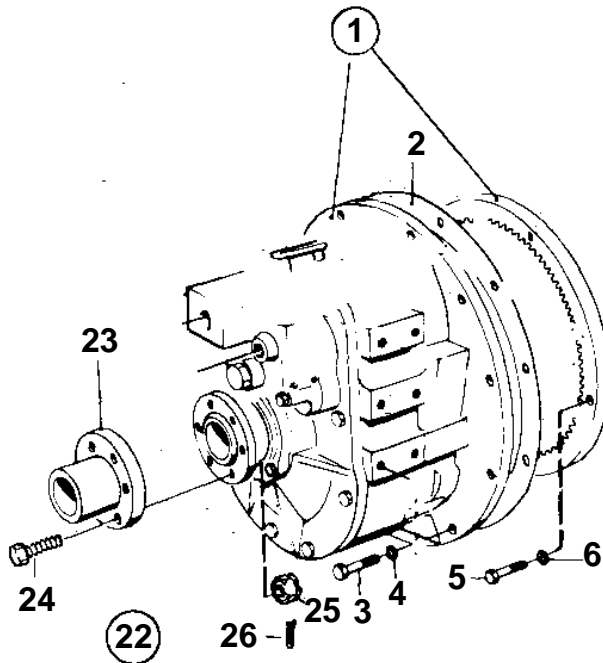

TAMD61A

## TAMD61A

REF	PART NO.	QTY	DESCRIPTION	NOTES
1		1	Reversing gear Comps. not spec.	RATIO -2.96:1
2	862623	1	Gasket	
3	955535	11	Screw	
	955536	1	Screw	
4	942336	12	Spring washer	
5	940162	8	Screw	
6	942336	8	Spring washer	
7	847023	1	Bracket	EARLY TYPE
8	955535	2	Screw	
9	942336	2	Spring washer	
10	863483	1	Bracket	LATE TYPE
11	941908	1	Spring washer	
12	970948	1	Screw	
13	819068	1	Washer	
14	819067	1	Brace	For control cable 333, 33c.
	6853782	1	Clamp	For control cable 443, 43c.
15	956079	2	Screw	
16	963104	2	Nut	
17		X	Control cable	SEE GROUP 27
18		X	Control	SEE GROUP 27
19	853217	1	Cube	
20	940191	1	Washer	
21	17253	1	Cotter pin	
22		1	Companion flange	
23	830738	1	· Flange	
24	955737	6	· Screw	
25	955886	6	· Nut	
26	907861	6	· Cotter pin	
27		2	Engine suspension	SEE GROUP 21