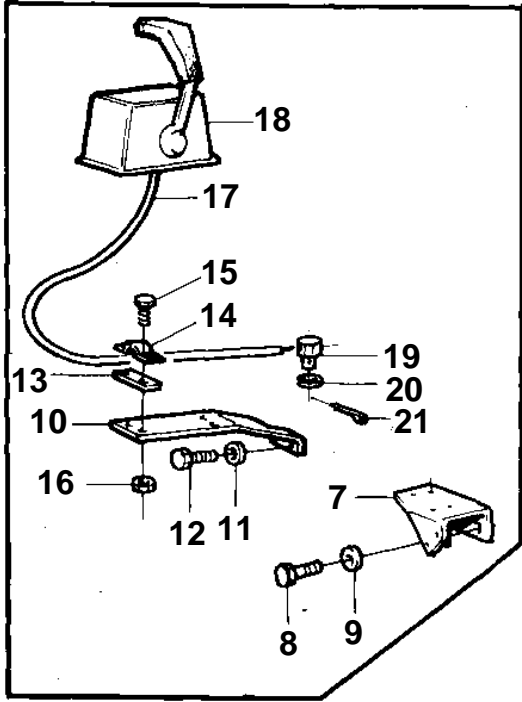

TAMD61A

## TAMD61A

REF	PART NO.	QTY	DESCRIPTION	NOTES
1		1	Reversing gear Comps. not spec.	RATIO -2.96:1
2	862623	1	Gasket	
3	955535	11	Screw	
	955536	1	Screw	
4	942336	12	Spring washer	
5	940162	8	Screw	
6	942336	8	Spring washer	
7	847023	1	Bracket	EARLY TYPE
8	955535	2	Screw	
9	942336	2	Spring washer	
10	863483	1	Bracket	LATE TYPE
11	941908	1	Spring washer	
12	970948	1	Screw	
13	819068	1	Washer	
14	819067	1	Brace	For control cable 333, 33c.
	6853782	1	Clamp	For control cable 443, 43c.
15	956079	2	Screw	
16	963104	2	Nut	
17		X	Control cable	SEE GROUP 27
18		X	Control	SEE GROUP 27
19	853217	1	Cube	
20	940191	1	Washer	
21	17253	1	Cotter pin	
22		1	Companion flange	
23	830738	1	· Flange	
24	955737	6	· Screw	
25	955886	6	· Nut	
26	907861	6	· Cotter pin	
27		2	Engine suspension	SEE GROUP 21