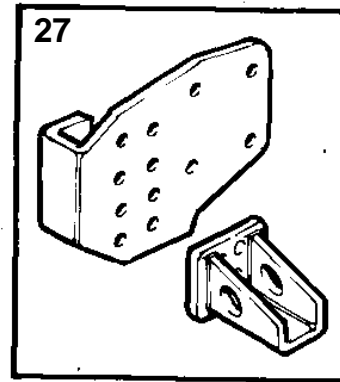

## TAMD61A

REF	PART NO.	QTY	DESCRIPTION	NOTES
1		1	Reversing gear Comps. not spec.	RATIO -2.96:1
2	862623	1	Gasket	
3	955535	11	Screw	
	955536	1	Screw	
4	942336	12	Spring washer	
5	940162	8	Screw	
6	942336	8	Spring washer	
7	847023	1	Bracket	EARLY TYPE
8	955535	2	Screw	
9	942336	2	Spring washer	
10	863483	1	Bracket	LATE TYPE
11	941908	1	Spring washer	
12	970948	1	Screw	
13	819068	1	Washer	
14	819067	1	Brace	For control cable 333, 33c.
	6853782	1	Clamp	For control cable 443, 43c.
15	956079	2	Screw	
16	963104	2	Nut	
17		X	Control cable	SEE GROUP 27
18		X	Control	SEE GROUP 27
19	853217	1	Cube	
20	940191	1	Washer	
21	17253	1	Cotter pin	
22		1	Companion flange	
23	830738	1	· Flange	
24	955737	6	· Screw	
25	955886	6	· Nut	
26	907861	6	· Cotter pin	
27		2	Engine suspension	SEE GROUP 21