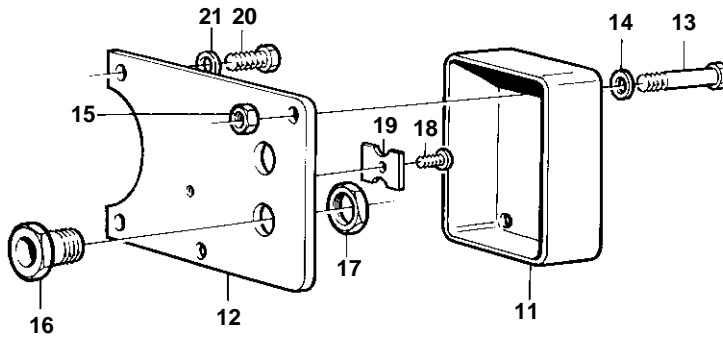

TAMD61A

8734

TAMD61A

REF	PART NO.	QTY	DESCRIPTION	SEE SEC.	NOTES
1	846104	1	Pump		1 1/4"
				644	
2	842028	2	Riser		
3	842029	2	Flange		
4	862592	2	Gasket		
5	940114	8	Screw		
6	942336	8	Spring washer		
7	946472	4	Screw		
8	960148	4	Washer		
9	971095	4	Nut		
10	846361	1	V-belt		L=1160mm. When the pump is installed on the bracket.
	863186	1	V-belt		L=1218mm. When the pump is installed on the clutch.
11	837392	1	Cover		
12		1	Bracket		
13	956301	2	Screw		
14	941905	2	Spring washer		
15	955780	2	Nut		
16	881192	1	Cable union		
	822327	1	Cable union		
17	880243	2	Nut		
18		1	Screw		
19	182010	1	Coupling piece		
20	955525	2	Screw		
21	941907	2	Spring washer		