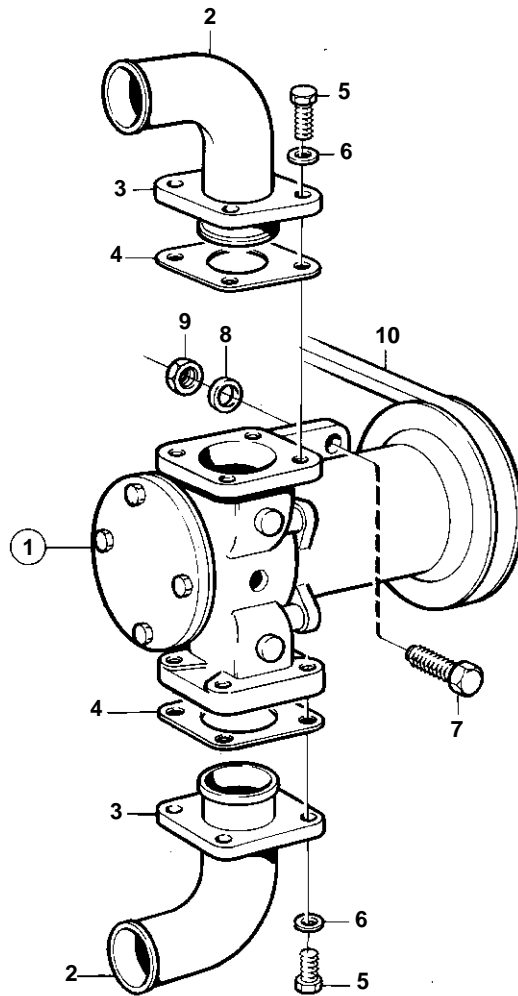

TAMD61A

8734

TAMD61A

REF	PART NO.	QTY	DESCRIPTION	SEE SEC.	NOTES
1	846104	1	Pump		1 1/4"
				644	
2	842028	2	Riser		
3	842029	2	Flange		
4	862592	2	Gasket		
5	940114	8	Screw		
6	942336	8	Spring washer		
7	946472	4	Screw		
8	960148	4	Washer		
9	971095	4	Nut		
10	846361	1	V-belt		L=1160mm. When the pump is installed on the bracket.
	863186	1	V-belt		L=1218mm. When the pump is installed on the clutch.
11	837392	1	Cover		
12		1	Bracket		
13	956301	2	Screw		
14	941905	2	Spring washer		
15	955780	2	Nut		
16	881192	1	Cable union		
	822327	1	Cable union		
17	880243	2	Nut		
18		1	Screw		
19	182010	1	Coupling piece		
20	955525	2	Screw		
21	941907	2	Spring washer		