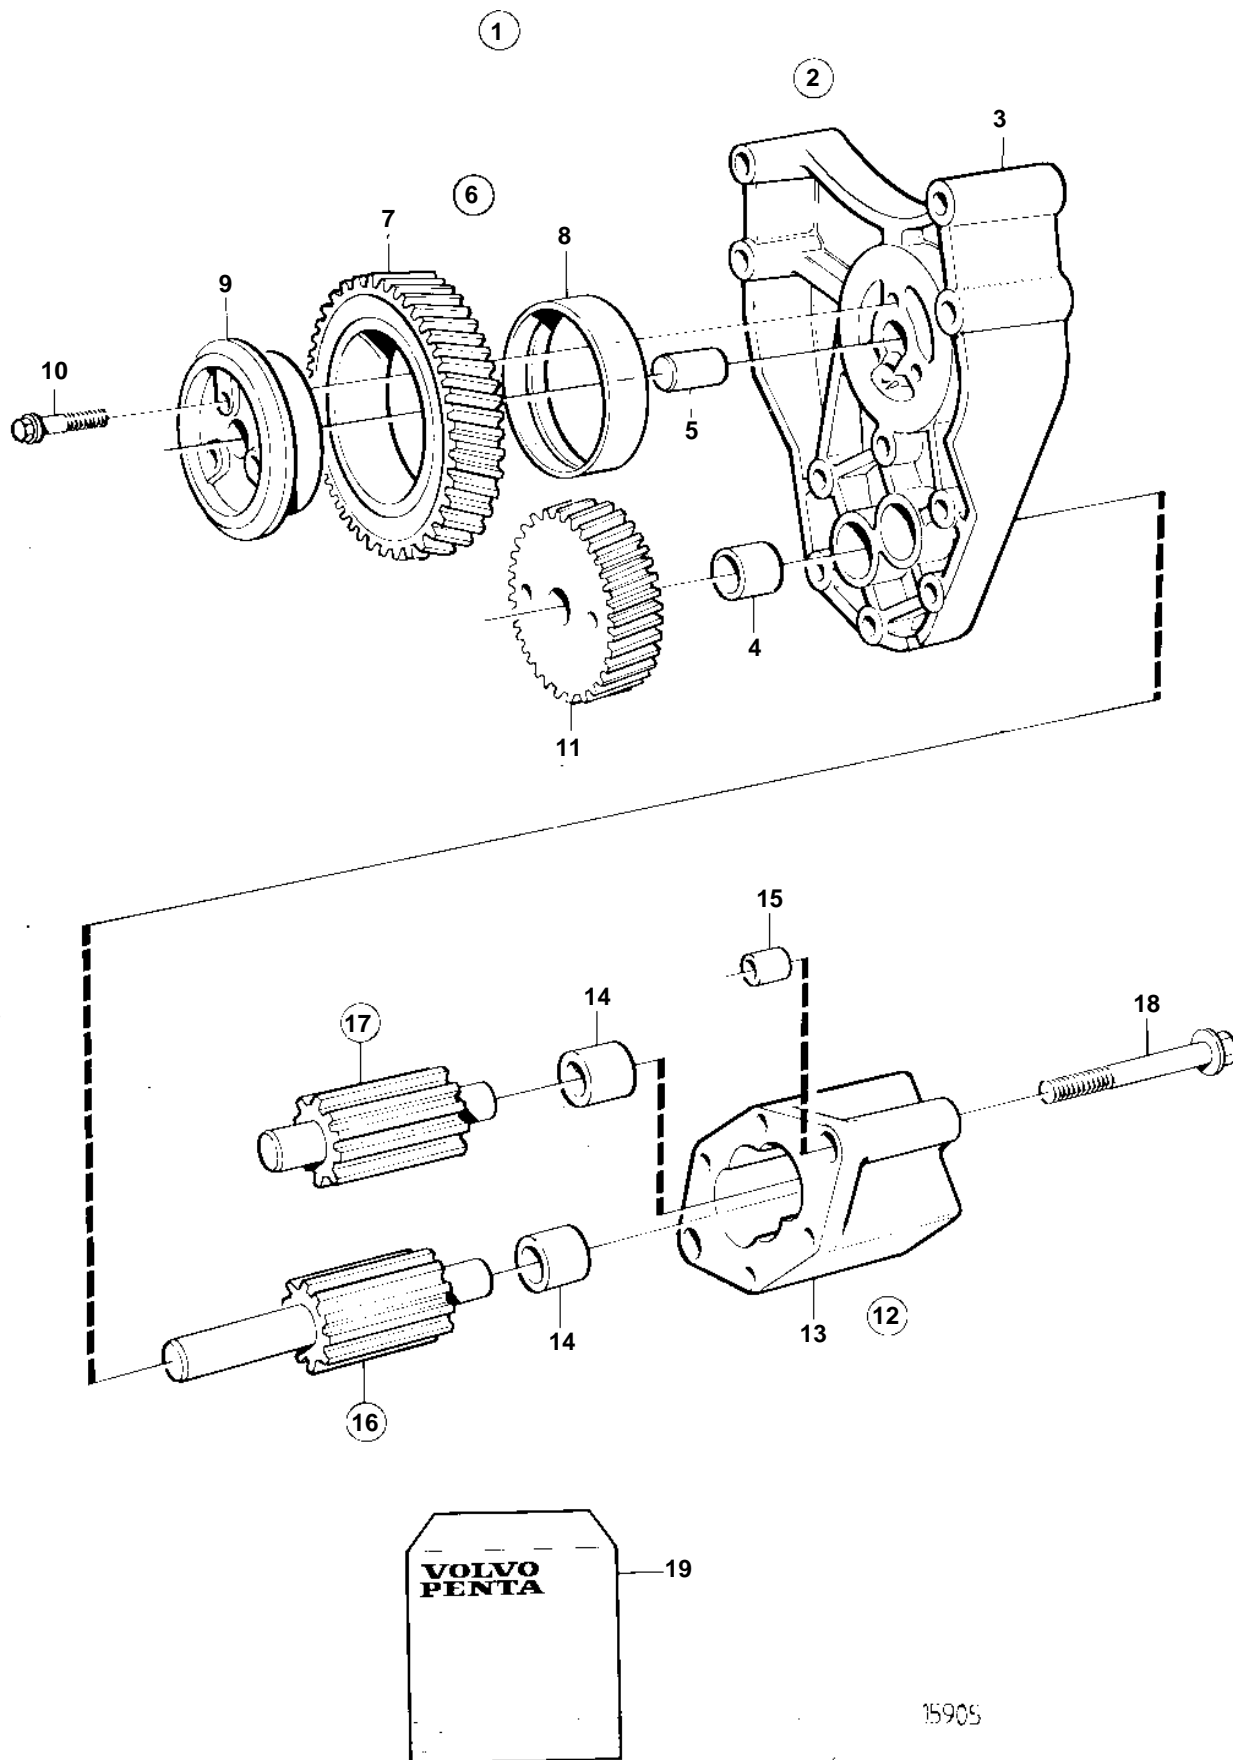

TAMD61A, TAMD62A

TAMD61A, TAMD62A

REF	PART NO.	QTY	DESCRIPTION	NOTES
1	471570	1	Oil pump	REPLACED BY 420867
2	471571	1	· Bracket	
3	191171	1	· Pin	
4		1	· · Bracket	
5	470347	2	· · · Bushing	Included in overhaul kit.
6	471942	1	· Gear	
7		1	· · Idler gear	
8		2	· · Bushing	
9	420048	1	· Bearing sleeve	
10	471586	1	· Screw	
11	471941	1	· Gear	
12		1	· Oil pump housing	
13		1	· · Housing	
14	470347	2	· · · Bushing	Included in overhaul kit.
15	401146	2	· · Guide sleeve	
16		1	· Shaftwith gear	Included in overhaul kit.
17		1	· Shaftwith gear	Included in overhaul kit.
18	965181	2	· Screw	L=70mm
19	276151	1	Overhaul kit	