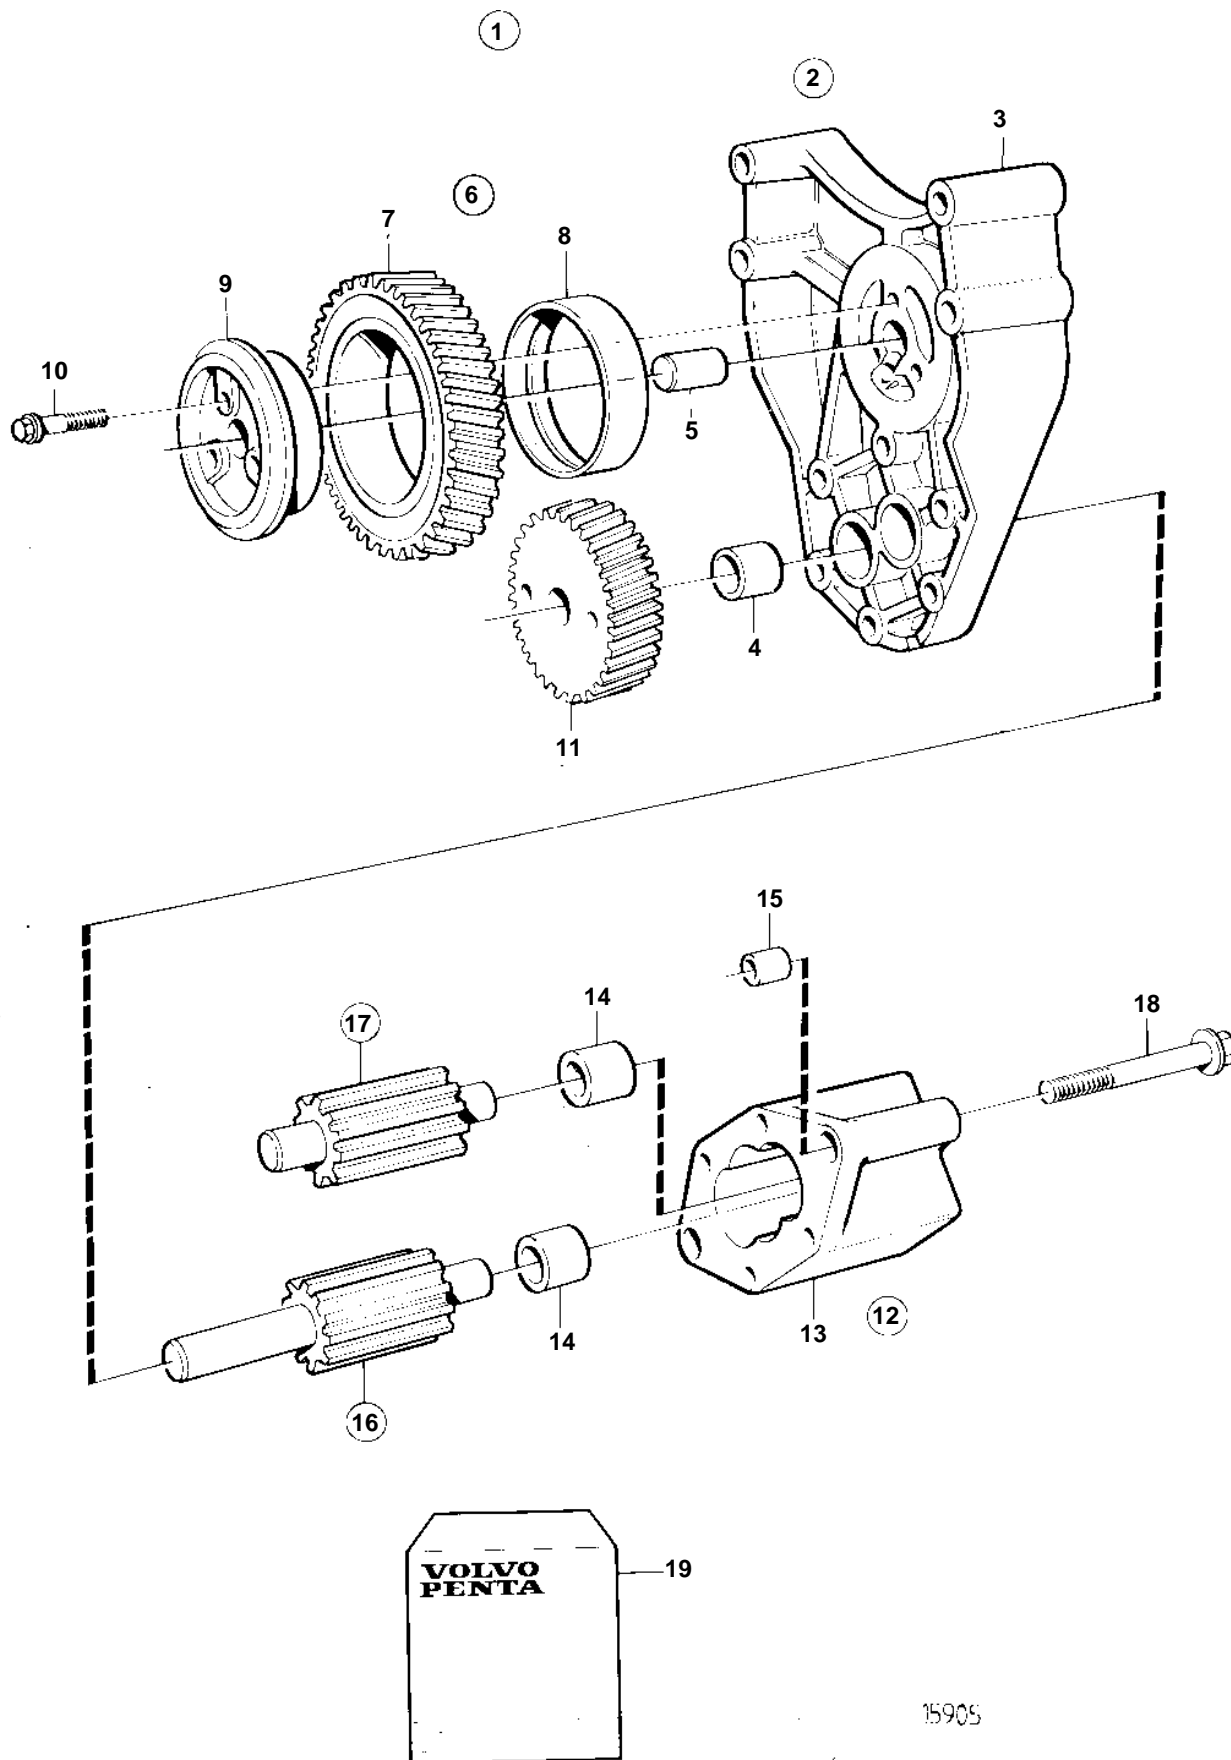

TAMD61A, TAMD62A

TAMD61A, TAMD62A

REF	PART NO.	QTY	DESCRIPTION	NOTES
1	471570	1	Oil pump	REPLACED BY 420867
2	471571	1	· Bracket	
3	191171	1	· Pin	
4		1	· · Bracket	
5	470347	2	· · · Bushing	Included in overhaul kit.
6	471942	1	· Gear	
7		1	· · Idler gear	
8		2	· · Bushing	
9	420048	1	· Bearing sleeve	
10	471586	1	· Screw	
11	471941	1	· Gear	
12		1	· Oil pump housing	
13		1	· · Housing	
14	470347	2	· · · Bushing	Included in overhaul kit.
15	401146	2	· · Guide sleeve	
16		1	· Shaftwith gear	Included in overhaul kit.
17		1	· Shaftwith gear	Included in overhaul kit.
18	965181	2	· Screw	L=70mm
19	276151	1	Overhaul kit	