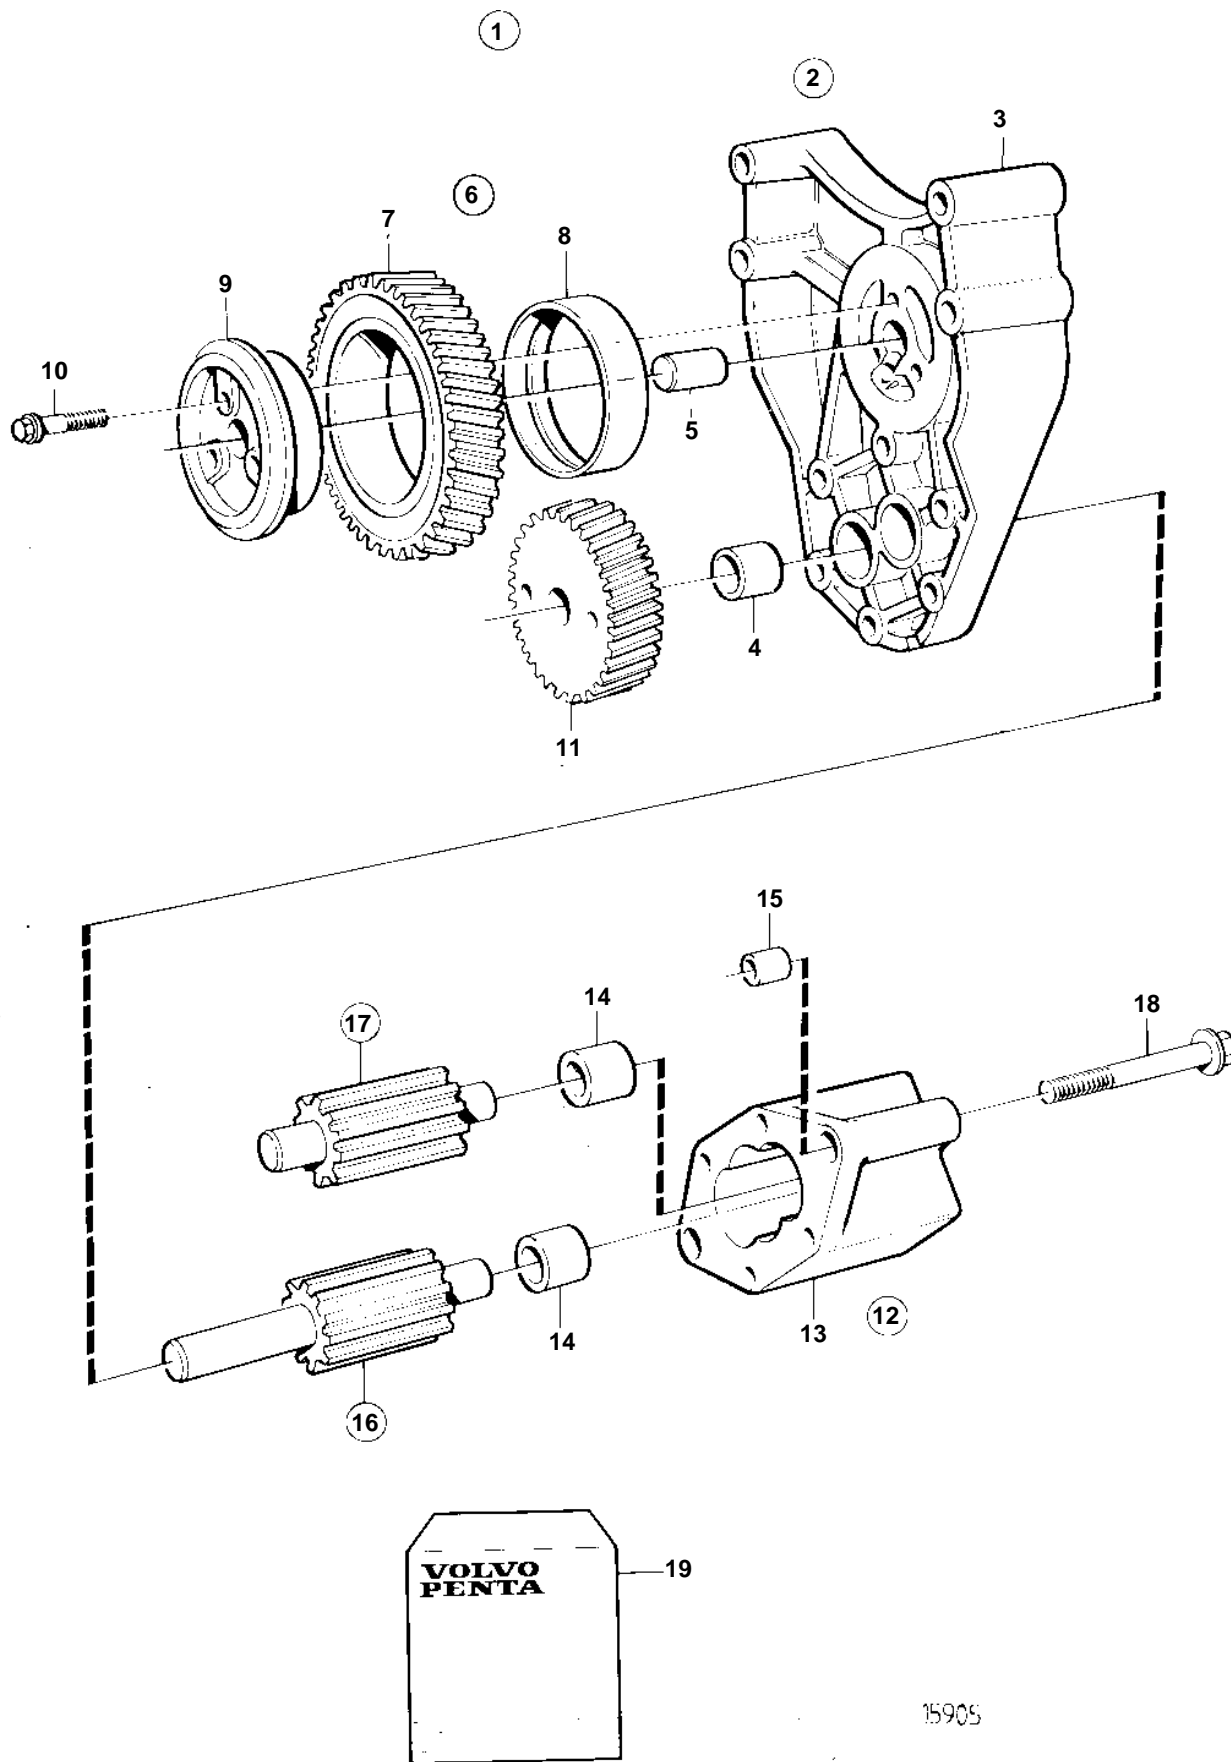

TAMD61A, TAMD62A

TAMD61A, TAMD62A

REF	PART NO.	QTY	DESCRIPTION	NOTES
1	420867	1	Oil pump	
2	471571	1	· Bracket	
3	191171	1	· Pin	
4		1	· · Bracket	
5	470347	2	· · · Bushing	Included in overhaul kit.
6	471942	1	· Gear	
7		1	· · Idler gear	
8		2	· · Bushing	
9	420048	1	· Bearing sleeve	
10	471586	1	· Screw	
11	471941	1	· Gear	
12		1	· Oil pump housing	
13		1	· · Housing	
14	470347	2	· · · Bushing	Included in overhaul kit.
15	401146	2	· · Guide sleeve	
16		1	· Shaftwith gear	Included in overhaul kit.
17		1	· Shaftwith gear	Included in overhaul kit.
18	965181	2	· Screw	L=70mm
19	276151	1	Overhaul kit	