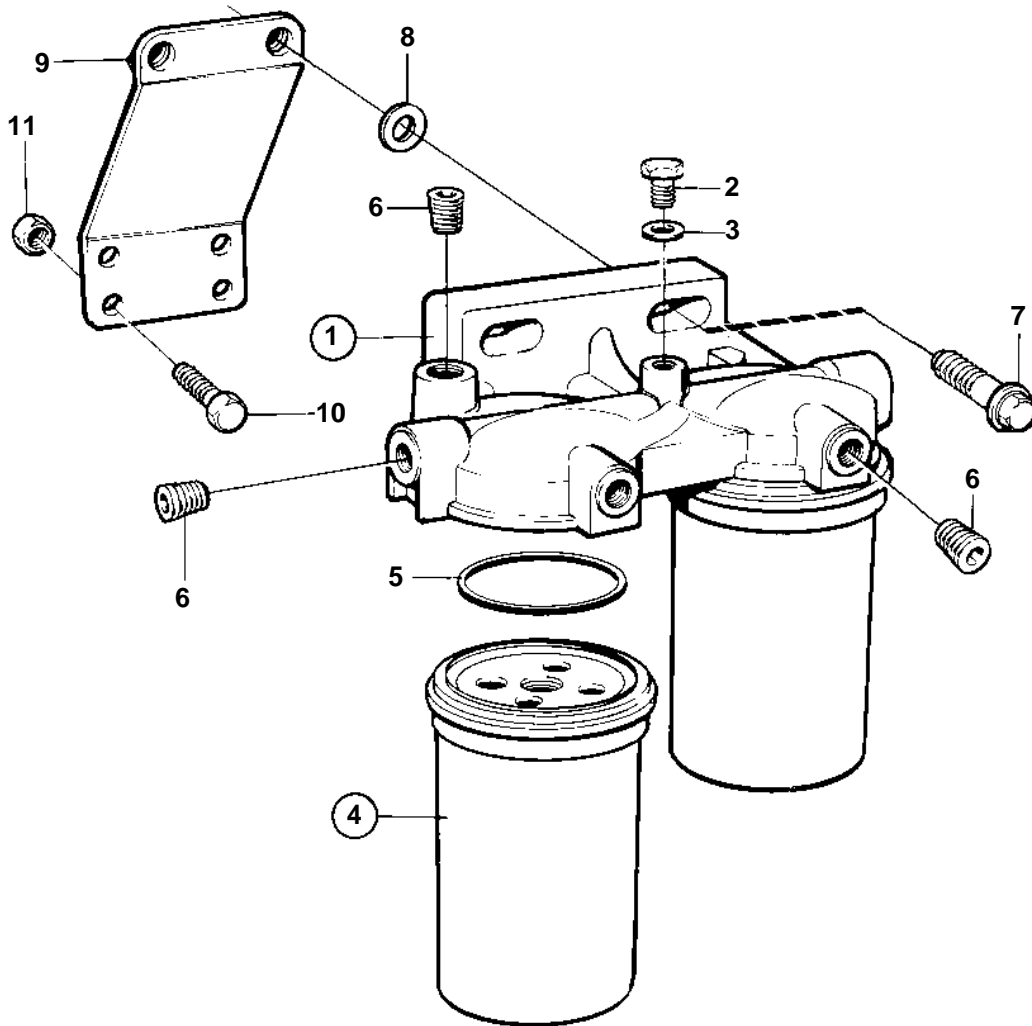

TAMD61A, TAMD62A

15517

TAMD61A, TAMD62A

REF	PART NO.	QTY	DESCRIPTION	NOTES
1	471172	1	Filter housing	REPLACED BY 1676832
	1676832	1	Filter housing	
2	471177	1	· Screw	M8
	240664	1	· Screw	M6, ALT
3	947620	1	· Gasket	
4	3825133	2	Fuel filter	(466987)
5		2	· Gasket	
6	968062	3	Plug	(960630)
7	946752	2	Flange screw	
8	941908	2	Spring washer	
9	847841	1	Bracket	
10	973083	2	Flange screw	(946329)
11	955783	2	Nut	