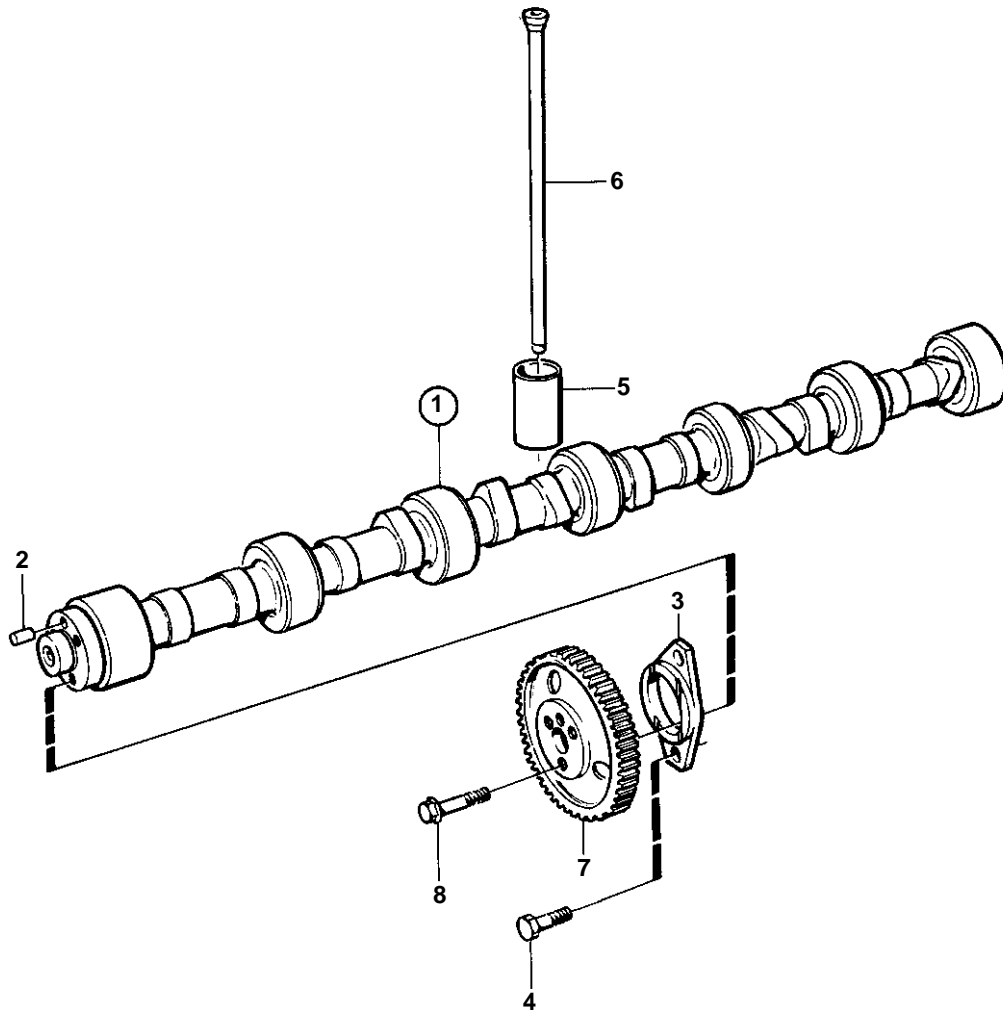

TAMD61A, TAMD62A

15107

TAMD61A, TAMD62A

REF	PART NO.	QTY	DESCRIPTION	SEE SEC.	NOTES
1	465787	1	Camshaft		
2	950588	1	· Pin		
3	465789	1	Flange		
4	471509	2	Screw		
5	421067	12	Lifter		
6	420021	12	Push rod		
7	423079	1	Gear		
			Bulletin 45-01	45-01-EN	Timing Gears, 71, 100, 121
8	471555	3	Screw		