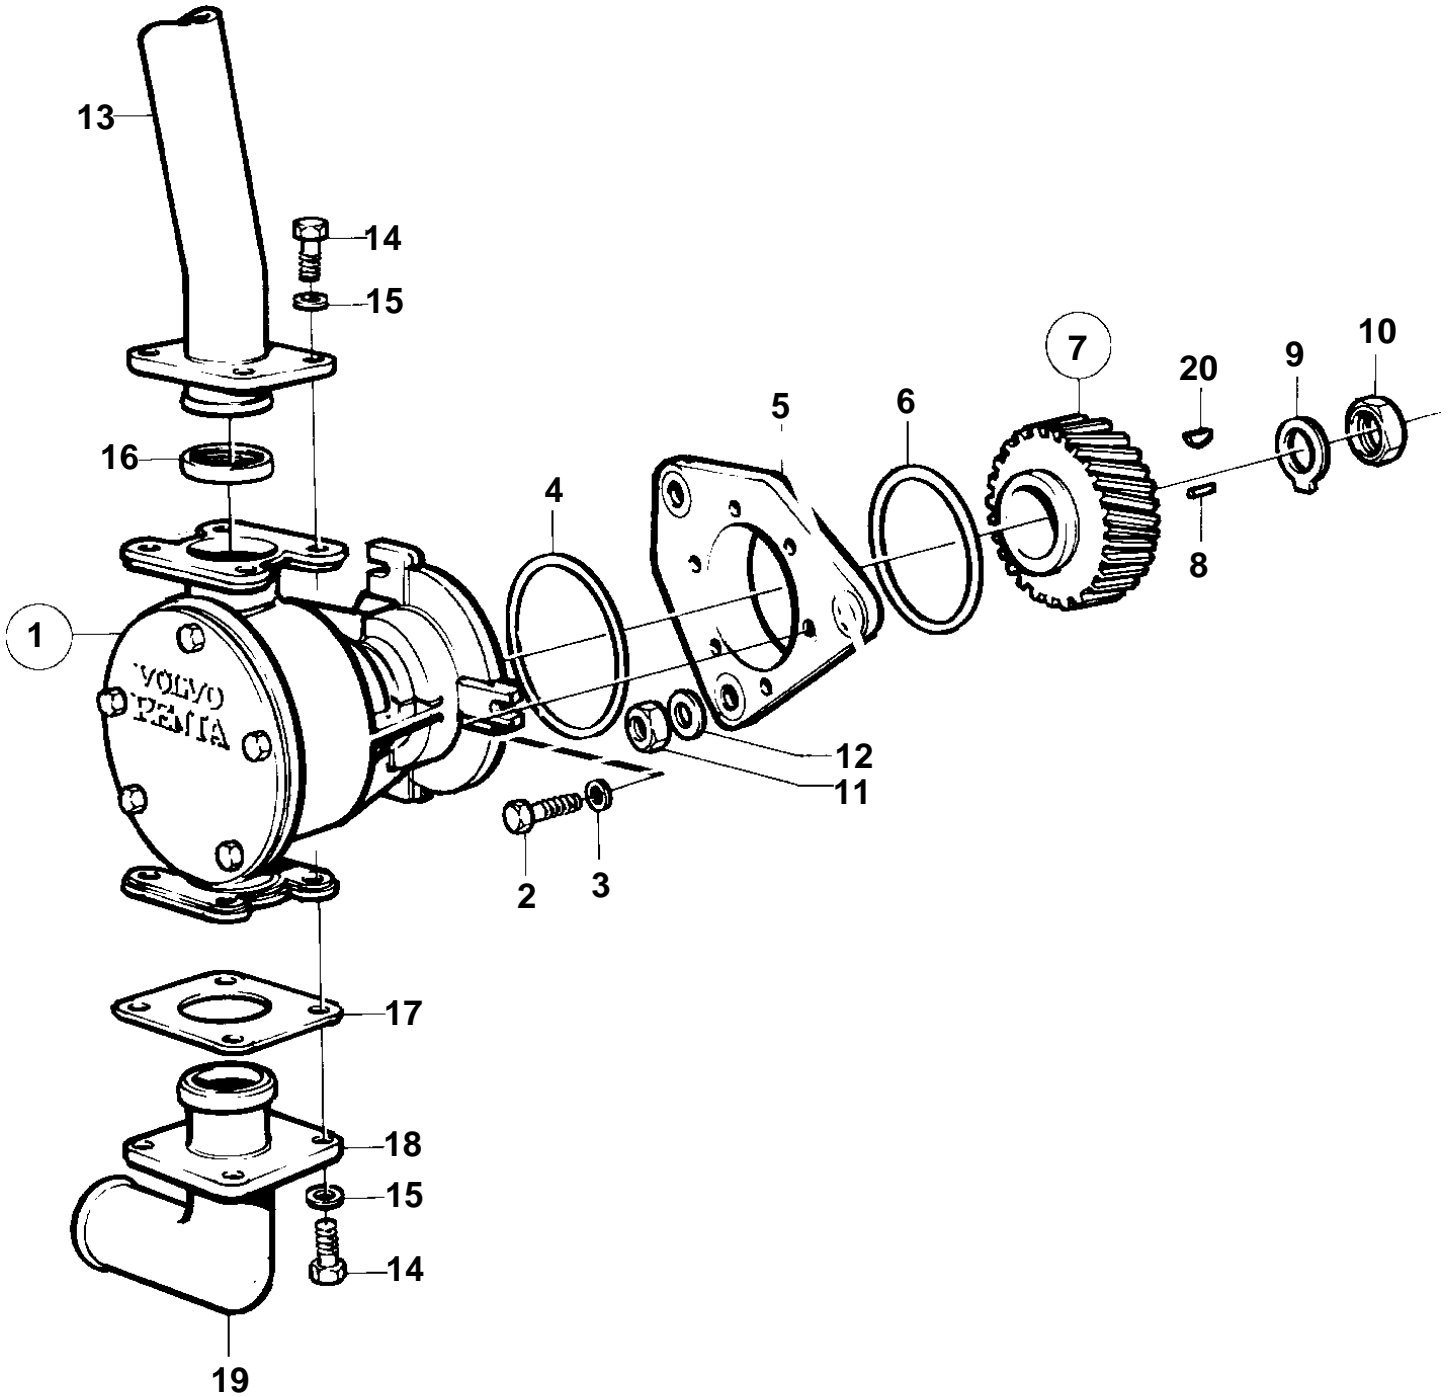

TAMD61A

10230

TAMD61A

REF	PART NO.	QTY	DESCRIPTION	SEE SEC.	NOTES
1	846354	1	Sea water pump		SN-1101027151/XXXXX
				555	
	864163	1	Sea water pump		SN1101027152/XXXXX- SN-1101044435/XXXXX REPLACED BY 865259
				558	
2	946441	3	Screw		(970946)
3	941908	3	Spring washer		SN-1101027151/XXXXX
4	925095	1	O-ring		
5	848543	1	Intermediate section		
6	925257	1	O-ring		
7	820637	1	Gear		
8	950564	1	Pin		
9	942735	1	Lock washer		
10	955860	1	Nut		
11	971073	3	Nut		
12	941911	3	Spring washer		
13	864974	1	Coolant pipe		(848479). Sea water pump-heat exchanger.
14	940114	8	Screw		3/8,SN-1101027151/XXXXX
	946441	8	Screw		M10,SN1101027152/XXXXX- SN-1101044435/XXXXX SN-1101027151/XXXXX
15	942336	8	Spring washer		
16	864491	1	Gasket		
17	862592	1	Gasket		
18	842029	1	Flange		
19	848596	1	Hose attachment		
20	942406	1	Key		