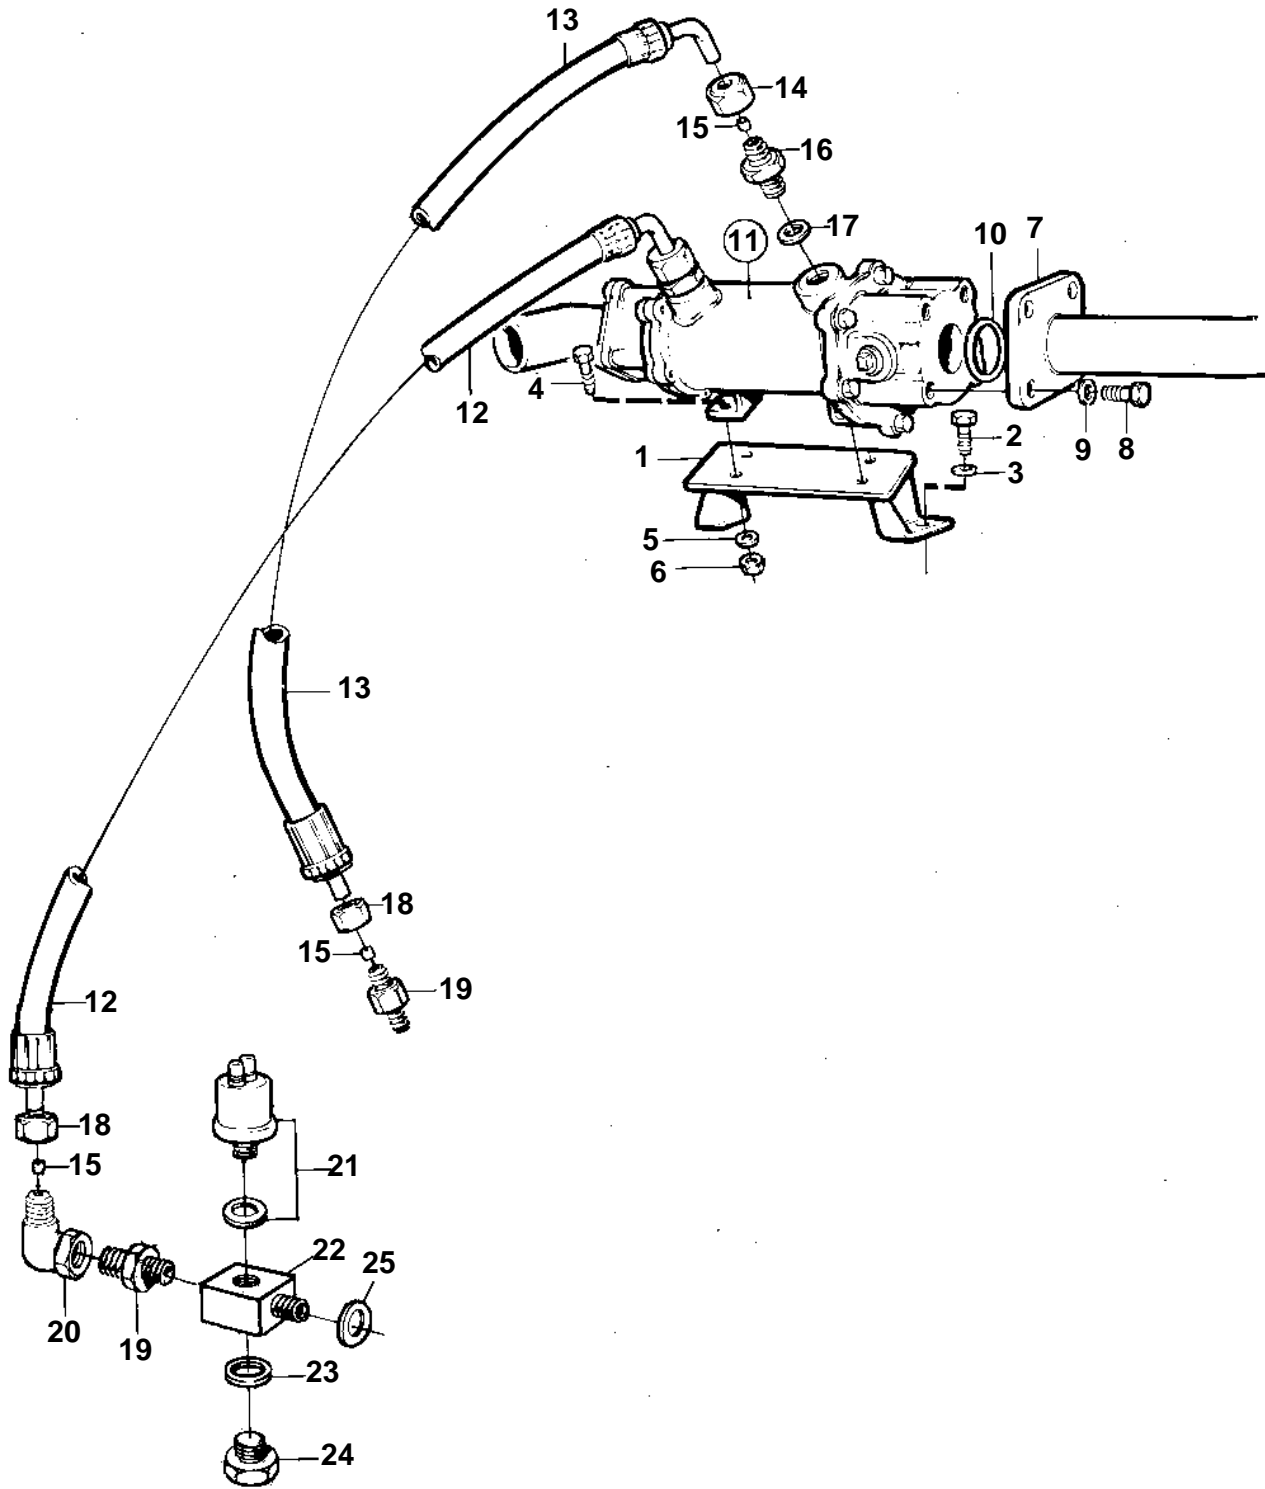

TAMD61A, TAMD62A

16331

## TAMD61A, TAMD62A

REF	PART NO.	QTY	DESCRIPTION	SEE SEC.	NOTES
1	848098	1	Bracket		
2	970971	2	Screw		
3	940280	2	Spring washer		EARLY TYPE
4	955295	4	Screw		
5	941907	4	Spring washer		
6	955782	4	Nut		
7		1	Coolant pipe		SEE GROUP 26
8	970947	4	Screw		(955317)
9	941908	4	Spring washer		
10	864491	1	Gasket		
11		1	Oil cooler		
				764	
12	847165	1	Hose		L=580mm
13	847165	1	Hose		L=580mm
14	941331	2	Nut		
15	1677898	4	Ferrule		(956970)
16	968132	2	Nipple		
17	11996	2	Gasket		
18	956984	2	Nut		
19	963959	2	Nipple		
20	964016	1	Nipple		
21		1	Pressure sensor		SEE GROUP 30
22	862629	1	Nipple		
23	947624	1	Gasket		
24	960632	1	Plug		
25	947623	1	Gasket		