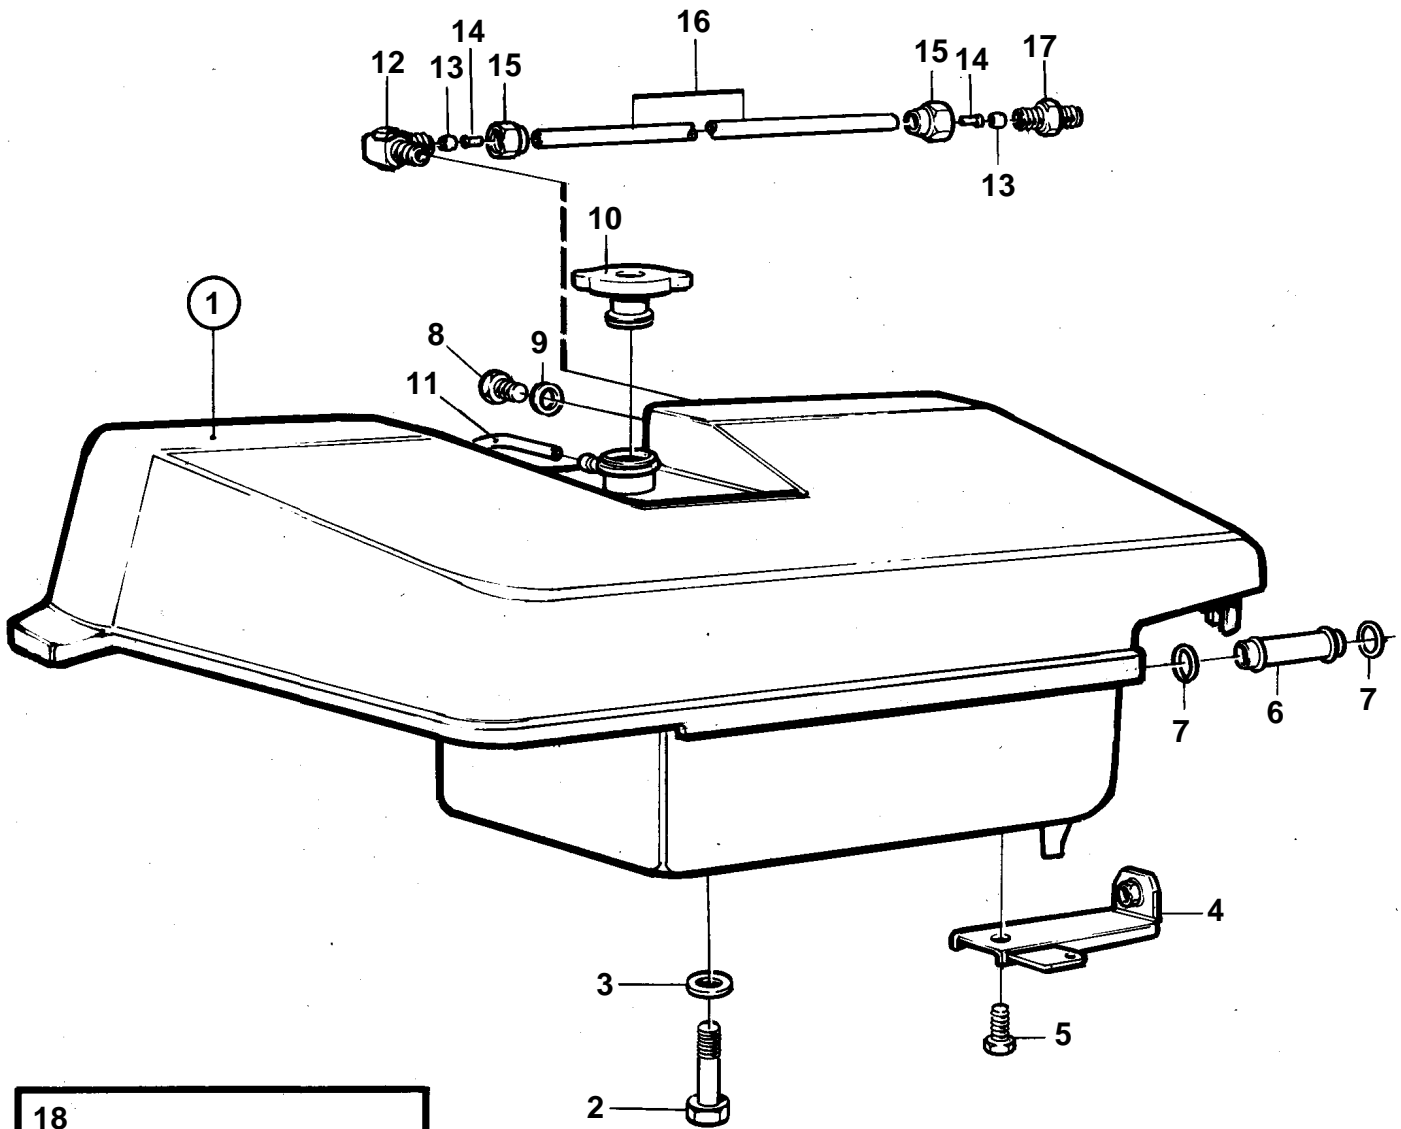

TAMD61A, TAMD62A

16114

TAMD61A, TAMD62A

REF	PART NO.	QTY	DESCRIPTION	SEE SEC.	NOTES
1	848809	1	Expansion tank		REPLACED BY 864289
				530	
	864289	1	Expansion tank Comps. not spec.		Obtained only in green paint as a spare part.
	3825381	1	Expansion tank Comps. not spec.		BLACK
2	946173	4	Flange screw		
3	941907	4	Spring washer		
4	864414	1	Bracket		EARLY TYPE. For electric box 864500.
5	967949	2	Screw		EARLY TYPE. For electric box 864500.
6	848781	1	Pressure settin pipe		
7	471626	2	Sealing ring		
8	966142	1	Plug		
9	957175	1	Gasket		
10	845879	1	Cover		
11	192618	X	Hose		L=800mm
12	479958	1	Elbow nipple		(329638)
13	954364	2	Fitting		
14	944717	2	Sleeve		
15	954356	2	Cap nut		
16	945460	X	Plastic pipe		L=125mm. Expansion tank-thermostat housing.
17	954378	1	Fitting		
18		1	Expansion tank		SEE GROUP 90
19	876679	1	Conversion kit		