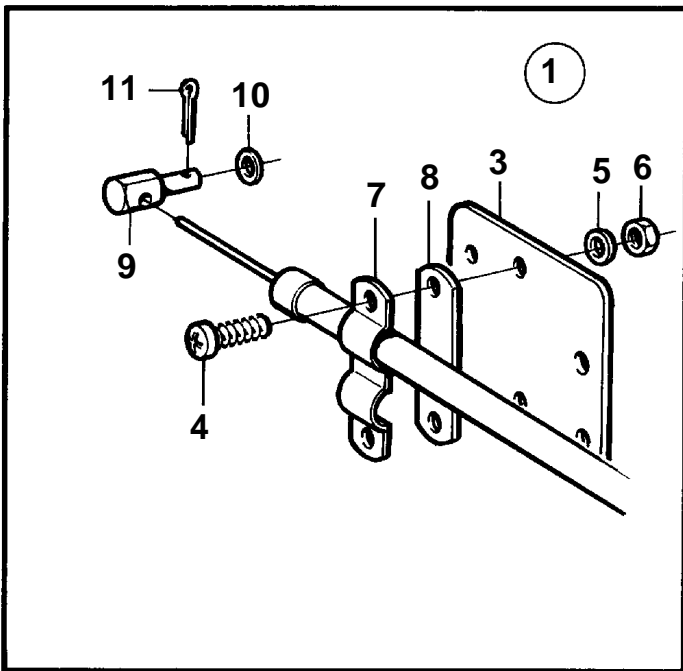

COMMON

8745

COMMON

REF	PART NO.	QTY	DESCRIPTION	NOTES
1	843945	1	Mounting kit	For control cable type 333.
3	843944	1	· Anchorage	
4	950021	2	· Screw	
5	941905	2	· Spring washer	
6	955844	2	· Nut	
7	850182	1	· Cable attachment	
8	850183	1	· Spacer	
9	814085	2	· Cube	
10	941906	2	· Spring washer	
11	17276	2	· Cotter pin	