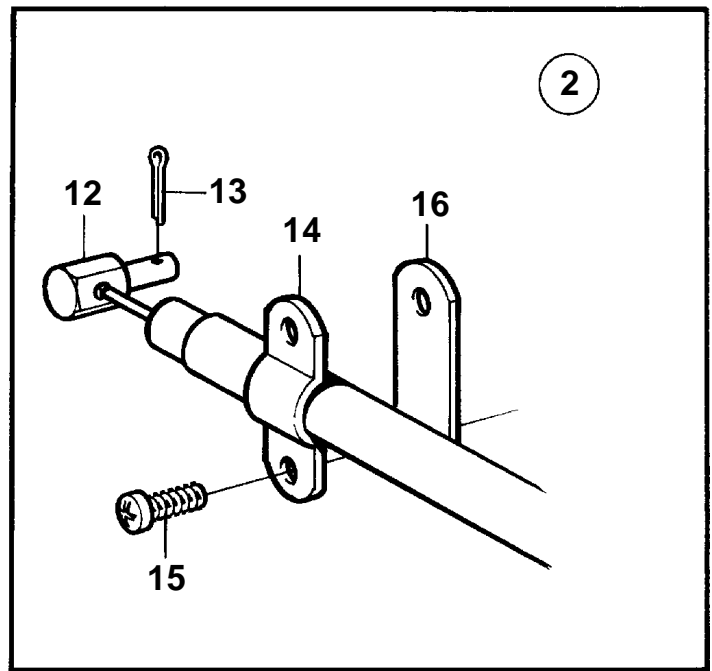

COMMON

8745

COMMON

REF	PART NO.	QTY	DESCRIPTION	NOTES
1	843945	1	Mounting kit	For control cable type 333.
3	843944	1	· Anchorage	
4	950021	2	· Screw	
5	941905	2	· Spring washer	
6	955844	2	· Nut	
7	850182	1	· Cable attachment	
8	850183	1	· Spacer	
9	814085	2	· Cube	
10	941906	2	· Spring washer	
11	17276	2	· Cotter pin	