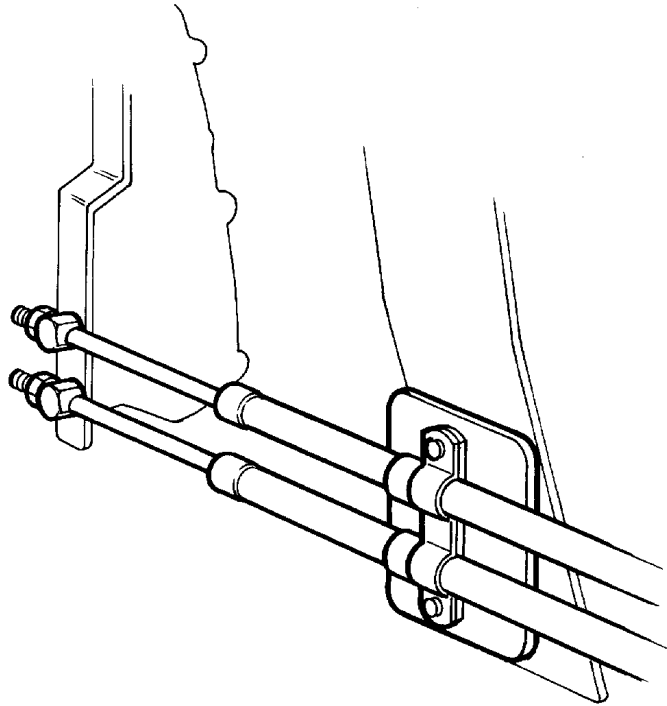

COMMON

8745

COMMON

REF	PART NO.	QTY	DESCRIPTION	NOTES
1	843945	1	Mounting kit	For control cable type 333.
3	843944	1	· Anchorage	
4	950021	2	· Screw	
5	941905	2	· Spring washer	
6	955844	2	· Nut	
7	850182	1	· Cable attachment	
8	850183	1	· Spacer	
9	814085	2	· Cube	
10	941906	2	· Spring washer	
11	17276	2	· Cotter pin	