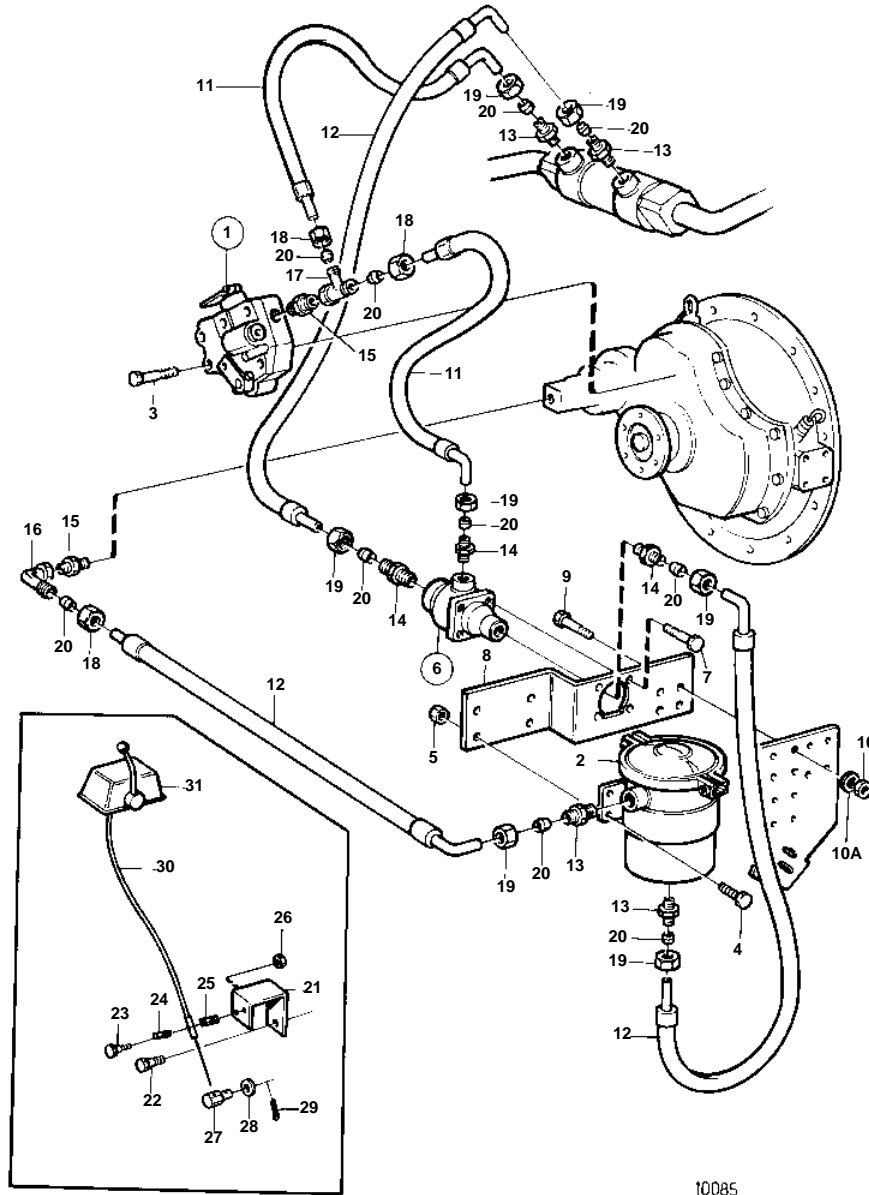

COMMON

10085

## COMMON

REF	PART NO.	QTY	DESCRIPTION	NOTES
1		1	Slip valve	FOR MG5061,5061A
		1	Slip valve	FOR MG507-1,507A-1
2		1	· Oil filter	
3		6	· Screw	
4	973083	4	Flange screw	(946329)
5	971098	4	Flange lock nut	
6	863420	1	Thermostat valve	
7	940117	4	Screw	
8	863313	1	Bracket	SO
9	970900	4	Screw	
10	971072	4	Nut	
10A	940280	4	Spring washer	
11	837355	2	Hose	L=420mm
12	837935	3	Hose	L=460mm
13	968132	4	Nipple	
14	863418	3	Nipple	
15	941750	2	Nipple	
16	964016	1	Nipple	
17	945837	1	T-nipple	
18	956984	3	Nut	
19	941331	7	Nut	
20	956970	10	Ferrule	
21		1	Bracket	
22	946472	1	Screw	
23	956079	2	Screw	
24	819067	1	Brace	For control cable 333, 33c.
	6853782	1	Clamp	For control cable 443, 43c.
25	819068	1	Washer	
26	963104	2	Nut	
27	853217	1	Cube	
28	940191	1	Washer	
29	17253	1	Cotter pin	
30		X	Control cable	SEE GROUP 27
31		X	Control	SEE GROUP 27