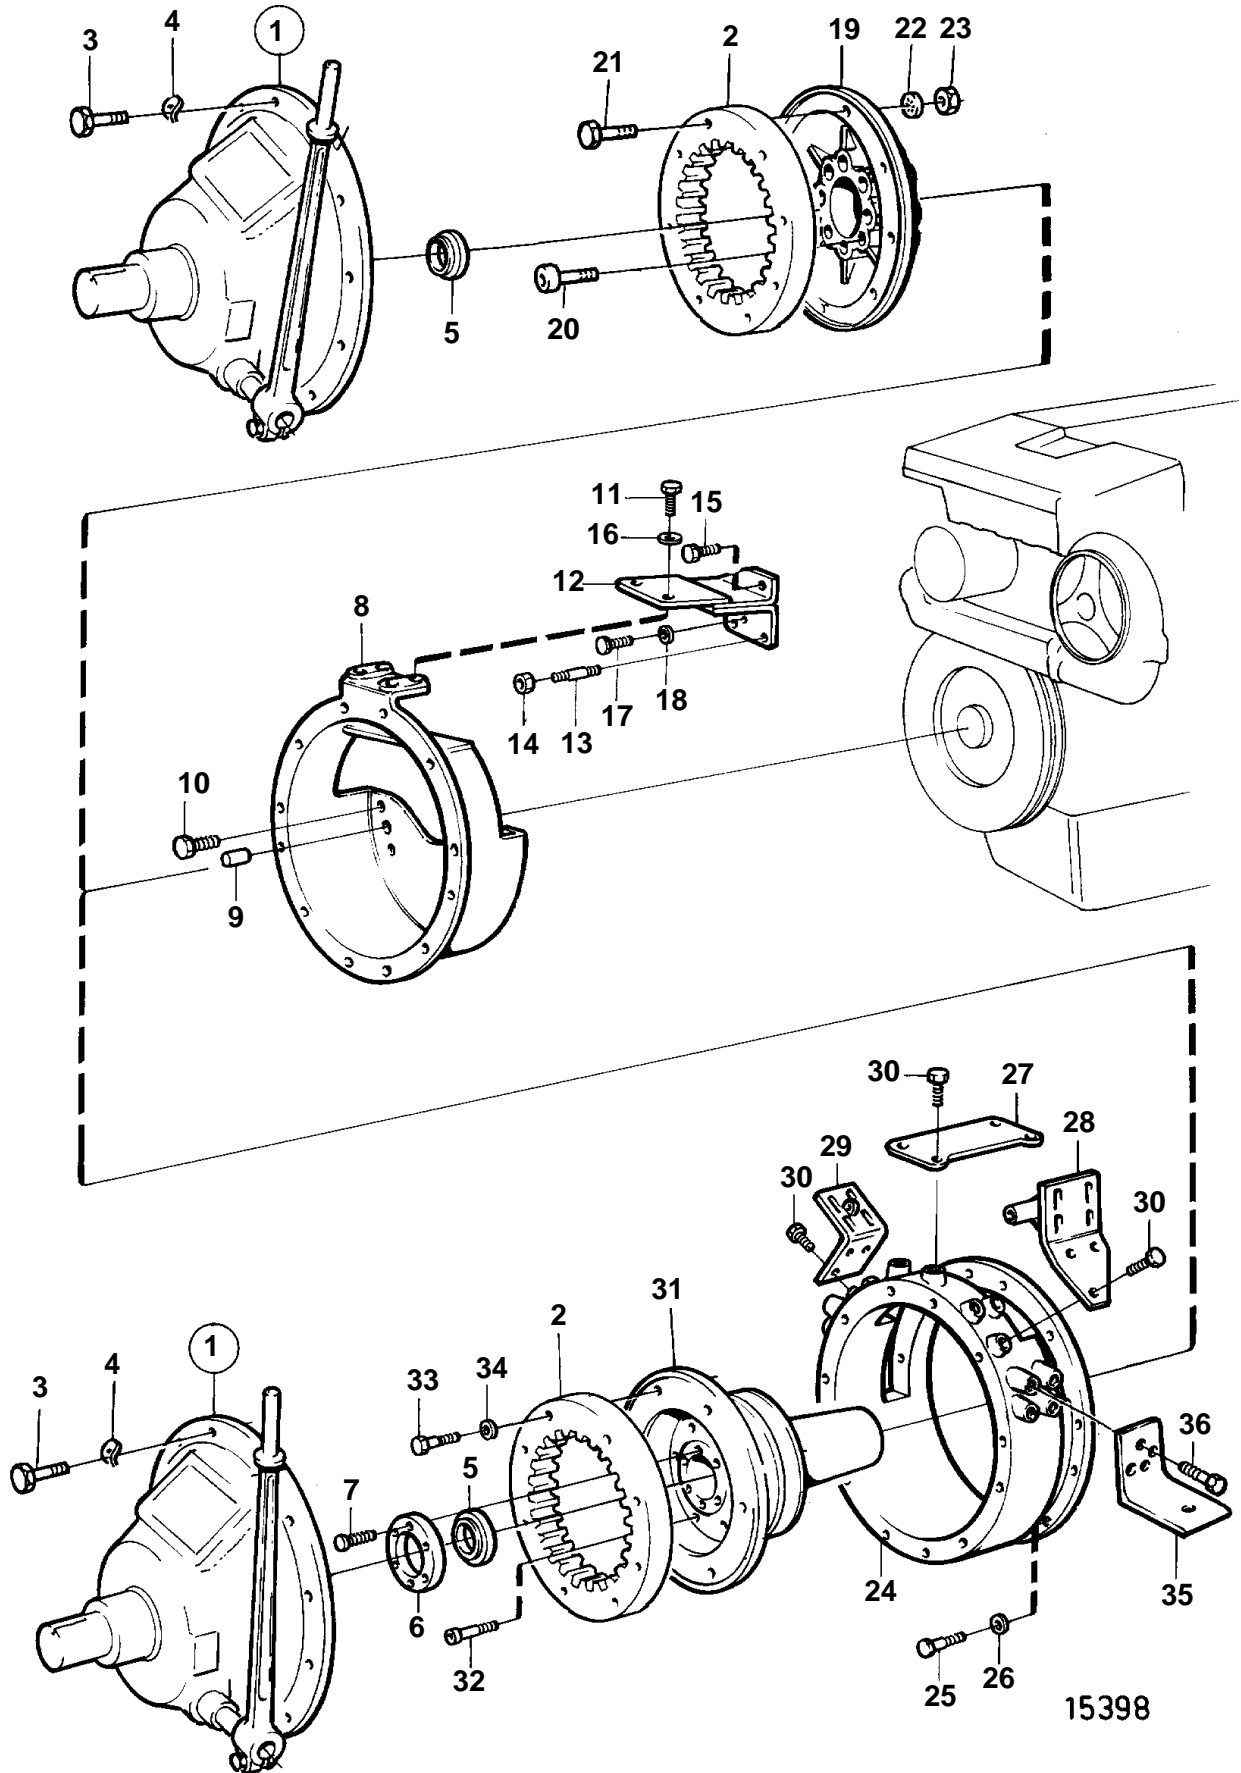

TAMD61A

TAMD61A

REF	PART NO.	QTY	DESCRIPTION	SEE SEC.	NOTES
1	820802	1	Clutch		
				857	
2		1	Gear ring		
3	959238	12	Screw		
4	941908	12	Spring washer		
5	183455	1	Ball bearing		
6		1	Bearing seat		
7	946671	4	Flange screw		
8	849359	1	Bell housing	SO	
9	191171	2	Pin		
10	965183	4	Flange screw		
11	973083	2	Flange screw		
12	849368	1	Bracket	SO	
13	924075	2	Stud		
14	971095	2	Nut		
15	970960	1	Screw	SO	L=100mm
16	941908	2	Spring washer		
17	955302	1	Screw		L=60mm
18	941907	1	Spring washer		
19	844693	1	Companion flange		
20	471554	8	Screw		
21	955536	8	Screw		
22	942336	8	Spring washer		
23	955827	8	Nut		
24	849360	1	Cover	SO	
25	959238	12	Screw		
26	941908	12	Spring washer		
27	849369	1	Bracket	SO	
28	849377	1	Bracket	SO	
29	849378	1	Bracket		
30	973083	10	Flange screw		
31	862710	1	Companion flange		
32	471481	8	Screw		
33		8	Screw		
34	942336	8	Spring washer		
35	837464	2	Bracket		
36	965191	4	Screw		