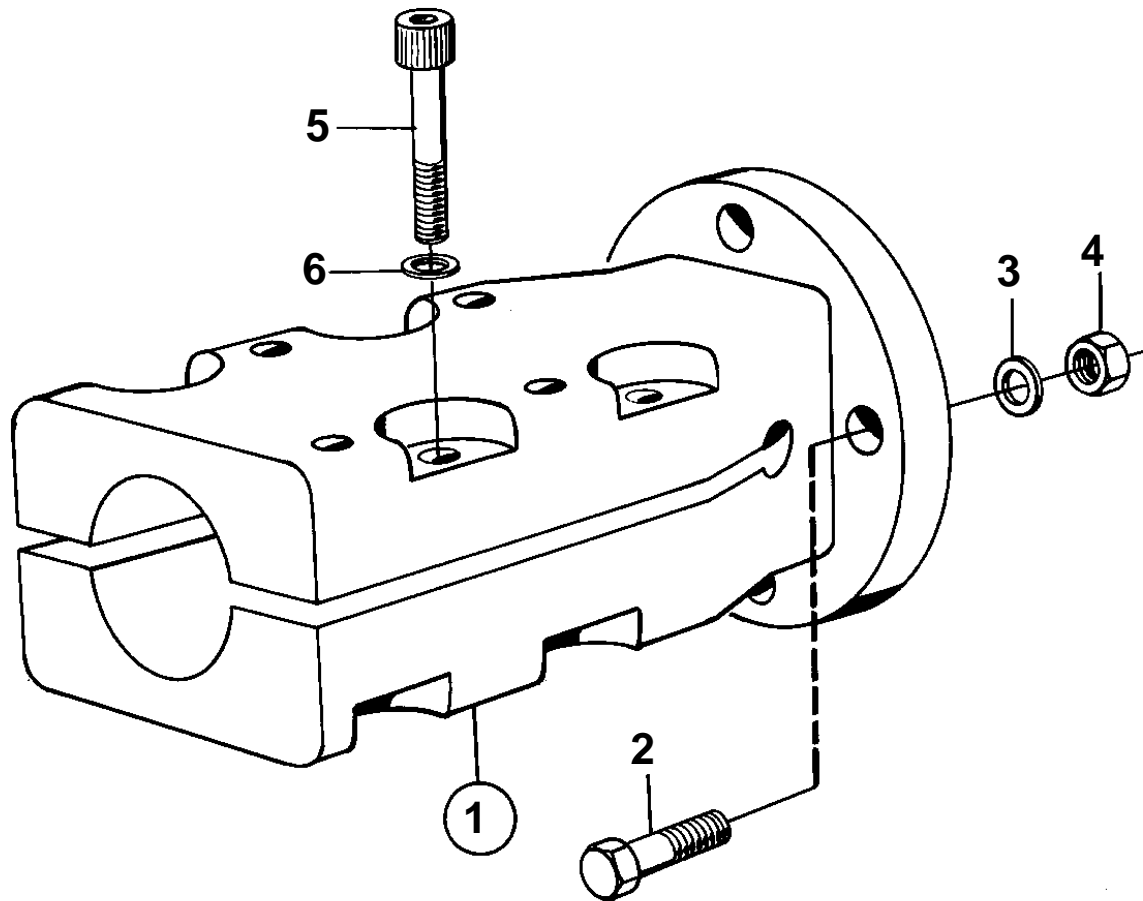

COMMON

4623

COMMON

REF	PART NO.	QTY	DESCRIPTION	NOTES
1	853796	1	Clamp coupling	For 45mm propeller shaft.. For PRM reverse gear.
2	955693	4	• Screw	L=38mm
	955691	4	• Screw	L=25mm
3	941909	4	• Spring washer	
4	950375	4	• Nut	
5	948670	8	• Screw	
6	947345	8	• Washer	