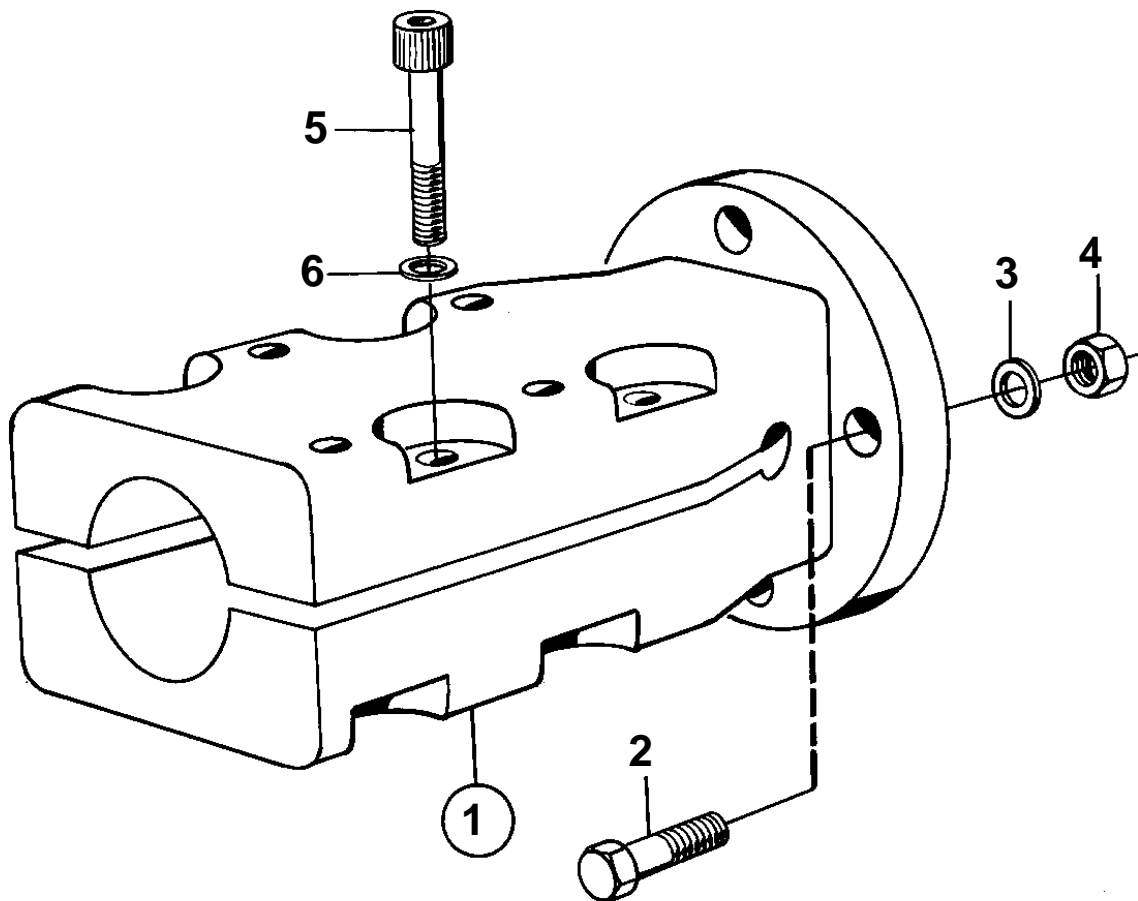

COMMON

4623

COMMON

| REF | PART NO. | QTY | DESCRIPTION | NOTES |
|-----|----------|-----|-----------------|--|
| 1 | | 1 | Clamp coupling | For 35mm propeller shaft.. For PRM reverse gear. |
| 2 | 955693 | 4 | · Screw | L=38mm |
| | 955691 | 4 | · Screw | L=25mm |
| 3 | 941909 | 4 | · Spring washer | |
| 4 | 950375 | 4 | · Nut | |
| 5 | 948670 | 8 | · Screw | |
| 6 | 947345 | 8 | · Washer | |