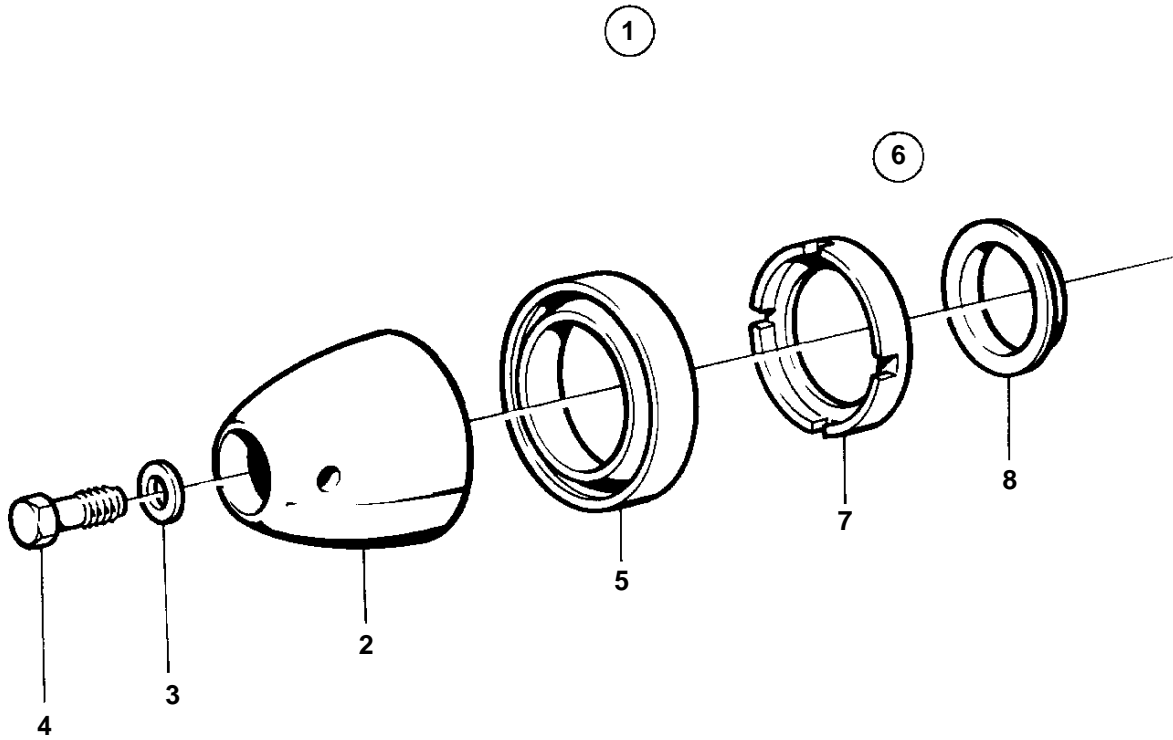

COMMON

COMMON

REF	PART NO.	QTY	DESCRIPTION	NOTES
1	872614	1	Propeller cone kit	
2		1	· Propeller cone	BLACK
3	941670	1	· Washer	
4	872545	1	· Lock screw	
5	853676	1	· Spacer ring	
7	854294	1	· Plastic washer	
9	854669	1	Tool kit	