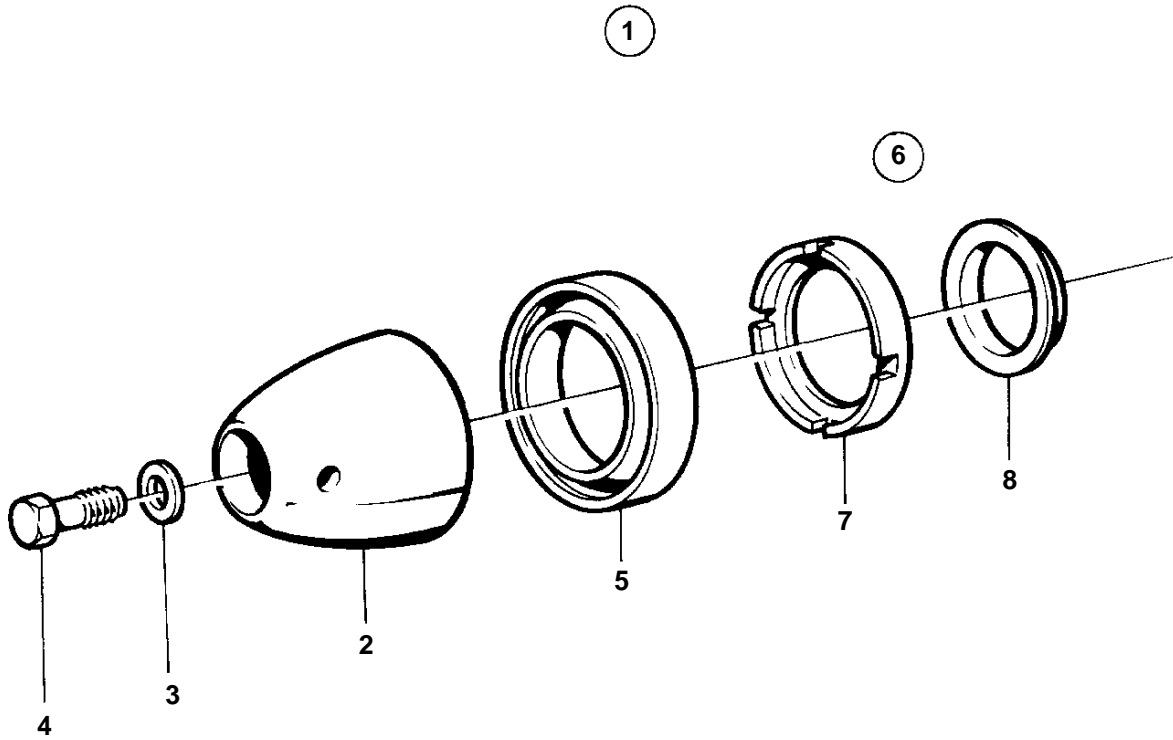

COMMON

COMMON

REF	PART NO.	QTY	DESCRIPTION	NOTES
1	854666	1	Propeller cone kit	REPLACED BY 872614
2		1	· Propeller cone	BLACK
3	941670	1	· Washer	
4	852216	1	· Lock screw	
5	853676	1	· Spacer ring	
6	854667	1	· Mounting kit	
7	854294	1	· · Plastic washer	
8		1	· · Washer	
9	854669	1	Tool kit	