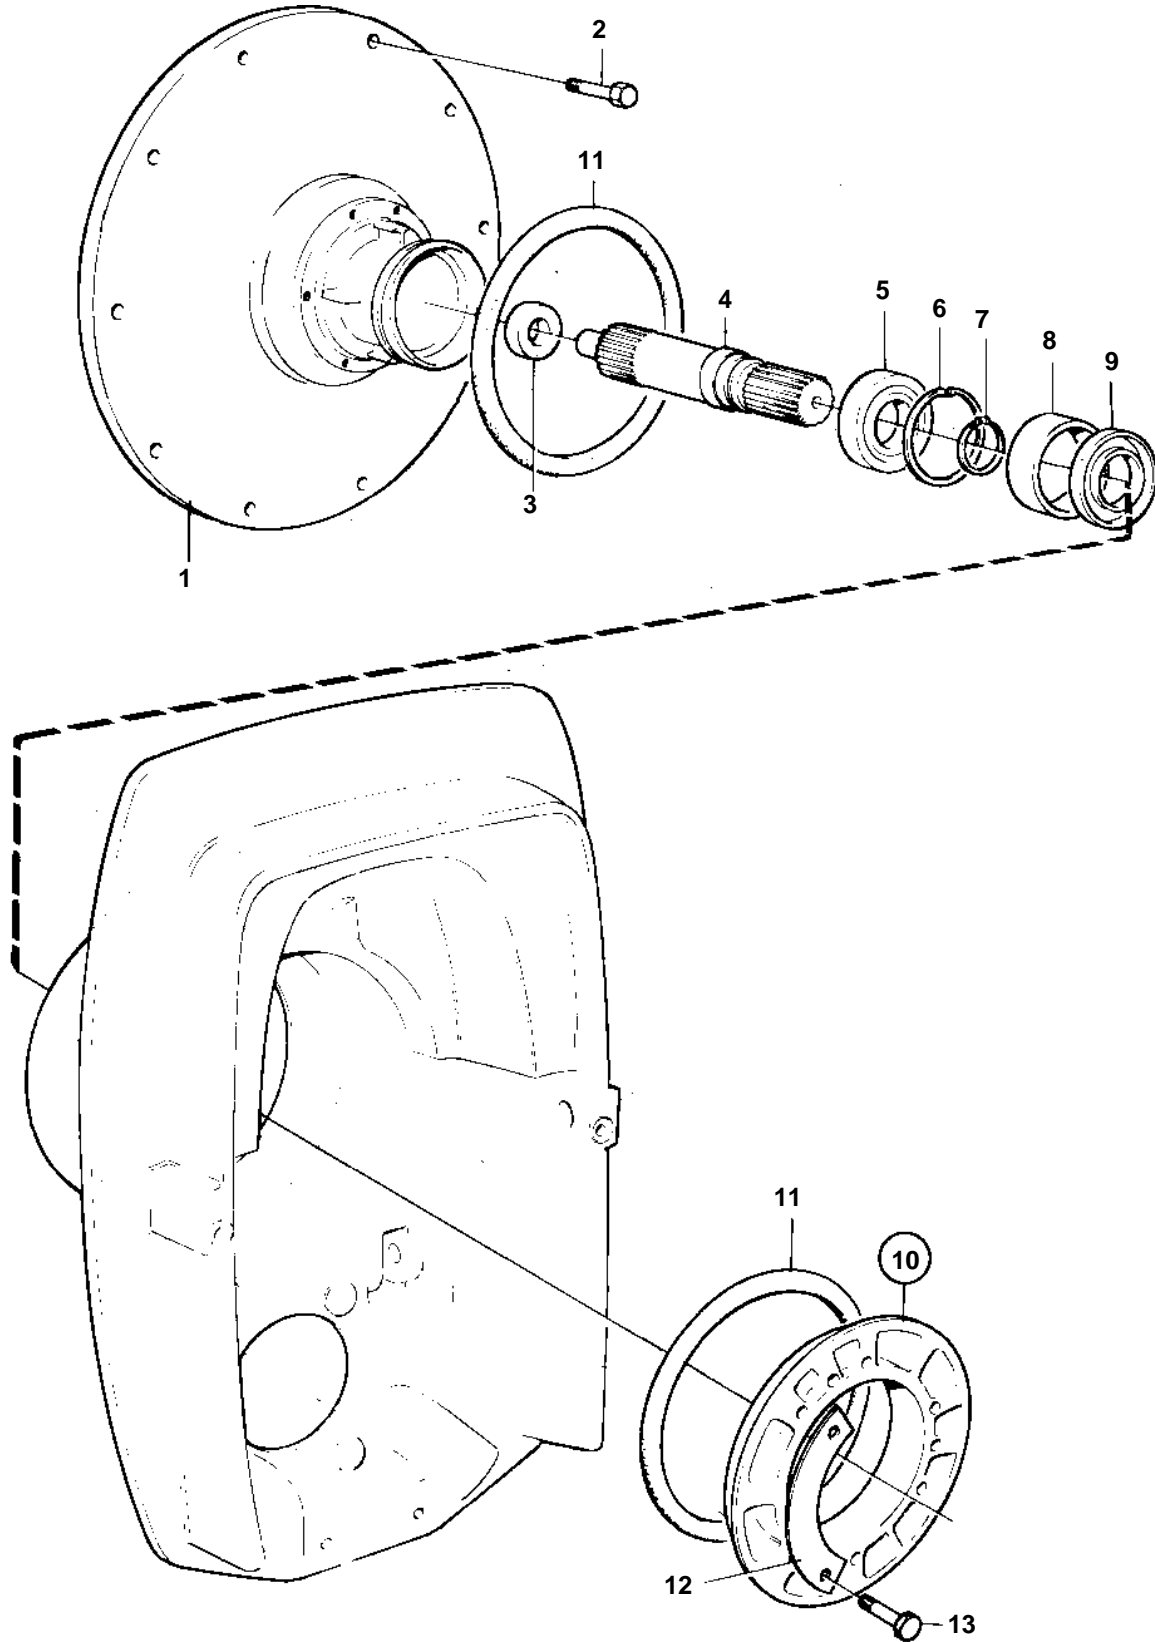

DP-D1, DPX

DP-D1, DPX

REF	PART NO.	QTY	DESCRIPTION	NOTES
1	872836	1	Flywheel housing	
2	946752	10	Flange screw	L=35mm
	946752	9	Flange screw	L=35mm, ALT AD31
	965185	1	Flange screw	L=40mm, ALT AD31
3	872761	1	Bushing	
4	873013	1	Primary shaft	
5	1544092	1	Ball bearing	
6	914533	1	Snap ring	
7	914462	1	Lock ring	
8	872991	1	Bushing	
9	958860	1	Sealing ring	
10	854317	1	Clamping ring kit	
11	813967	2	· Rubber ring	
12	191844	6	· Screw	
13	806624	3	· Striker plate	