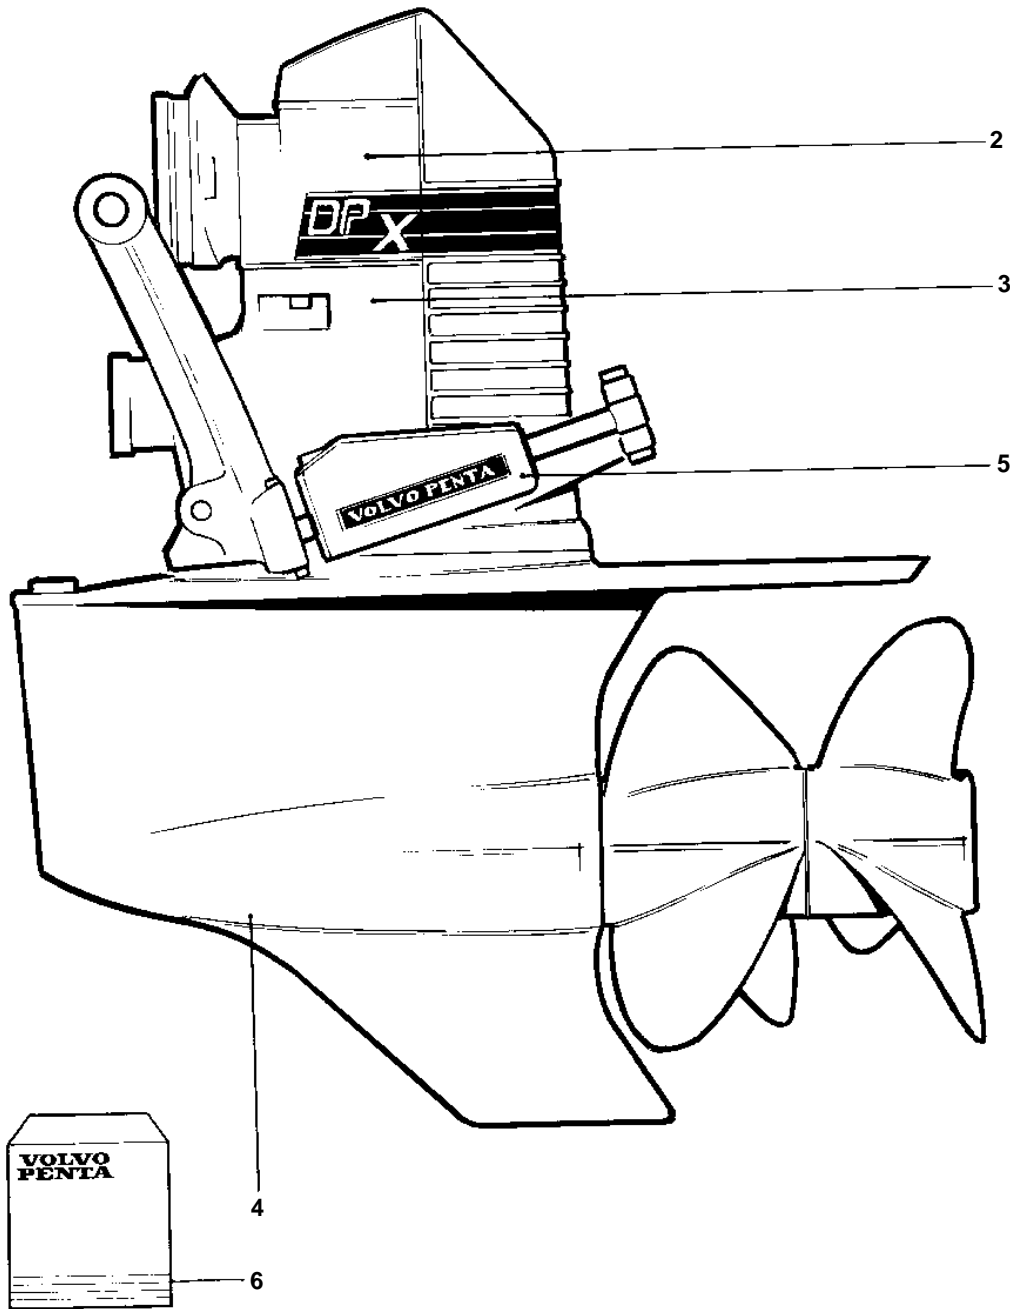

DPX

①

15163

DPX

REF	PART NO.	QTY	DESCRIPTION	SEE SEC.	NOTES
1	3868023	1	Drive	SO	(872298) RATIO 1.78:1
2	873310	1	Upper gear unit	620	
3		1	Intermediate housing	621	
4	872297	1	Gear under	627	
5		X	Guide		SEE GROUP 64
6	876266	1	Gasket kit, upper gear		SEE GROUP 99
	876639	1	Gasket kit, lower gear		SEE GROUP 99