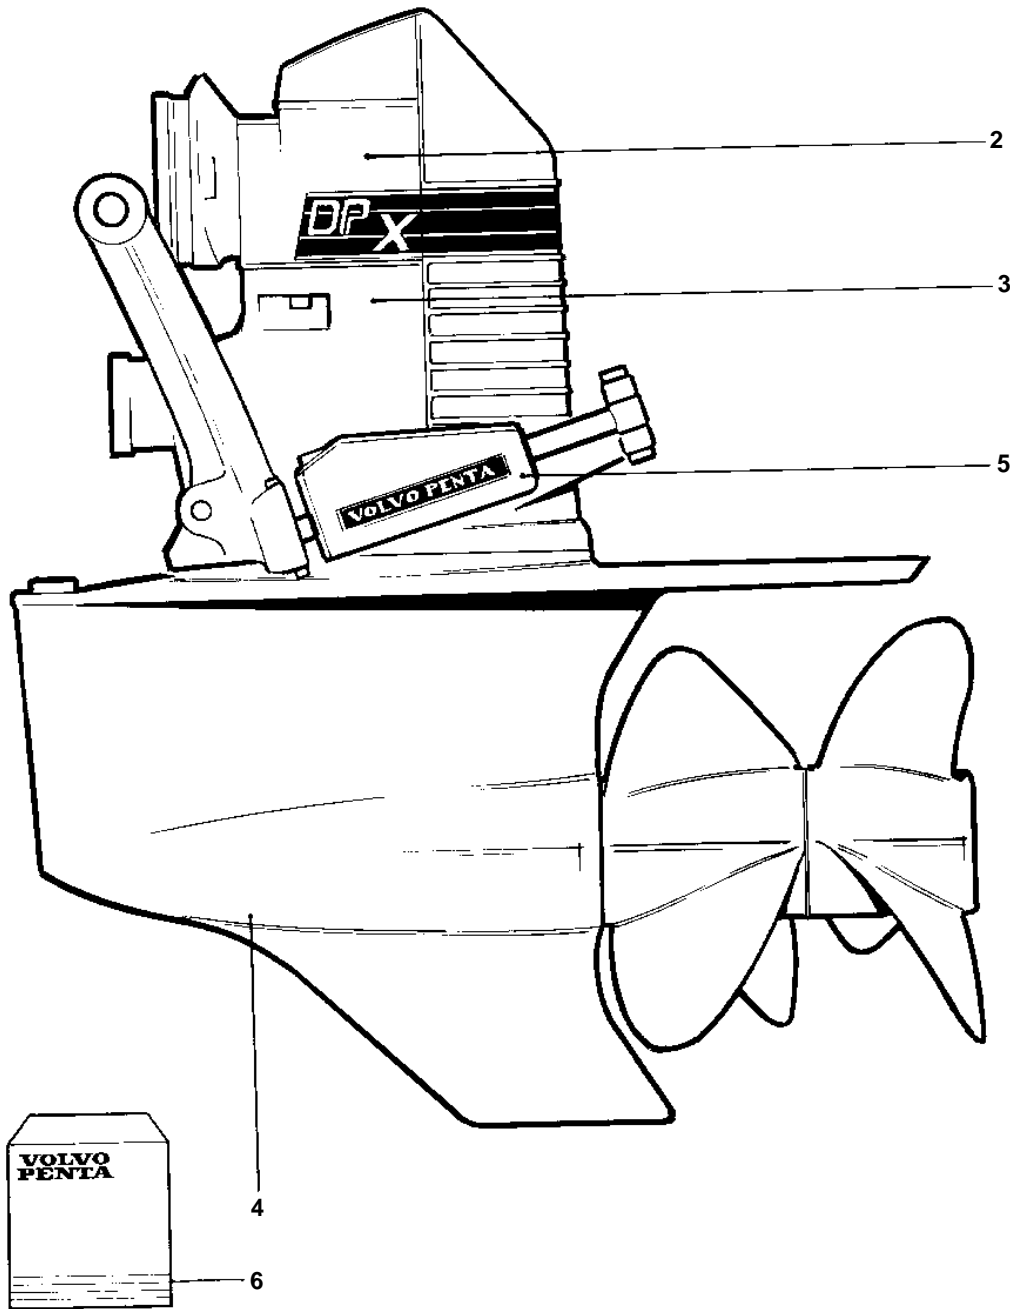

DPX

1

15163

DPX

REF	PART NO.	QTY	DESCRIPTION	SEE SEC.	NOTES
1	3868021	1	Drive	SO	(872989) RATIO 1.60:1
2	873310	1	Upper gear unit	620	
3		1	Intermediate housing	621	
4	872990	1	Gear under	627	
5		X	Guide		SEE GROUP 64
6	876266	1	Gasket kit, upper gear		SEE GROUP 99
	876639	1	Gasket kit, lower gear		SEE GROUP 99