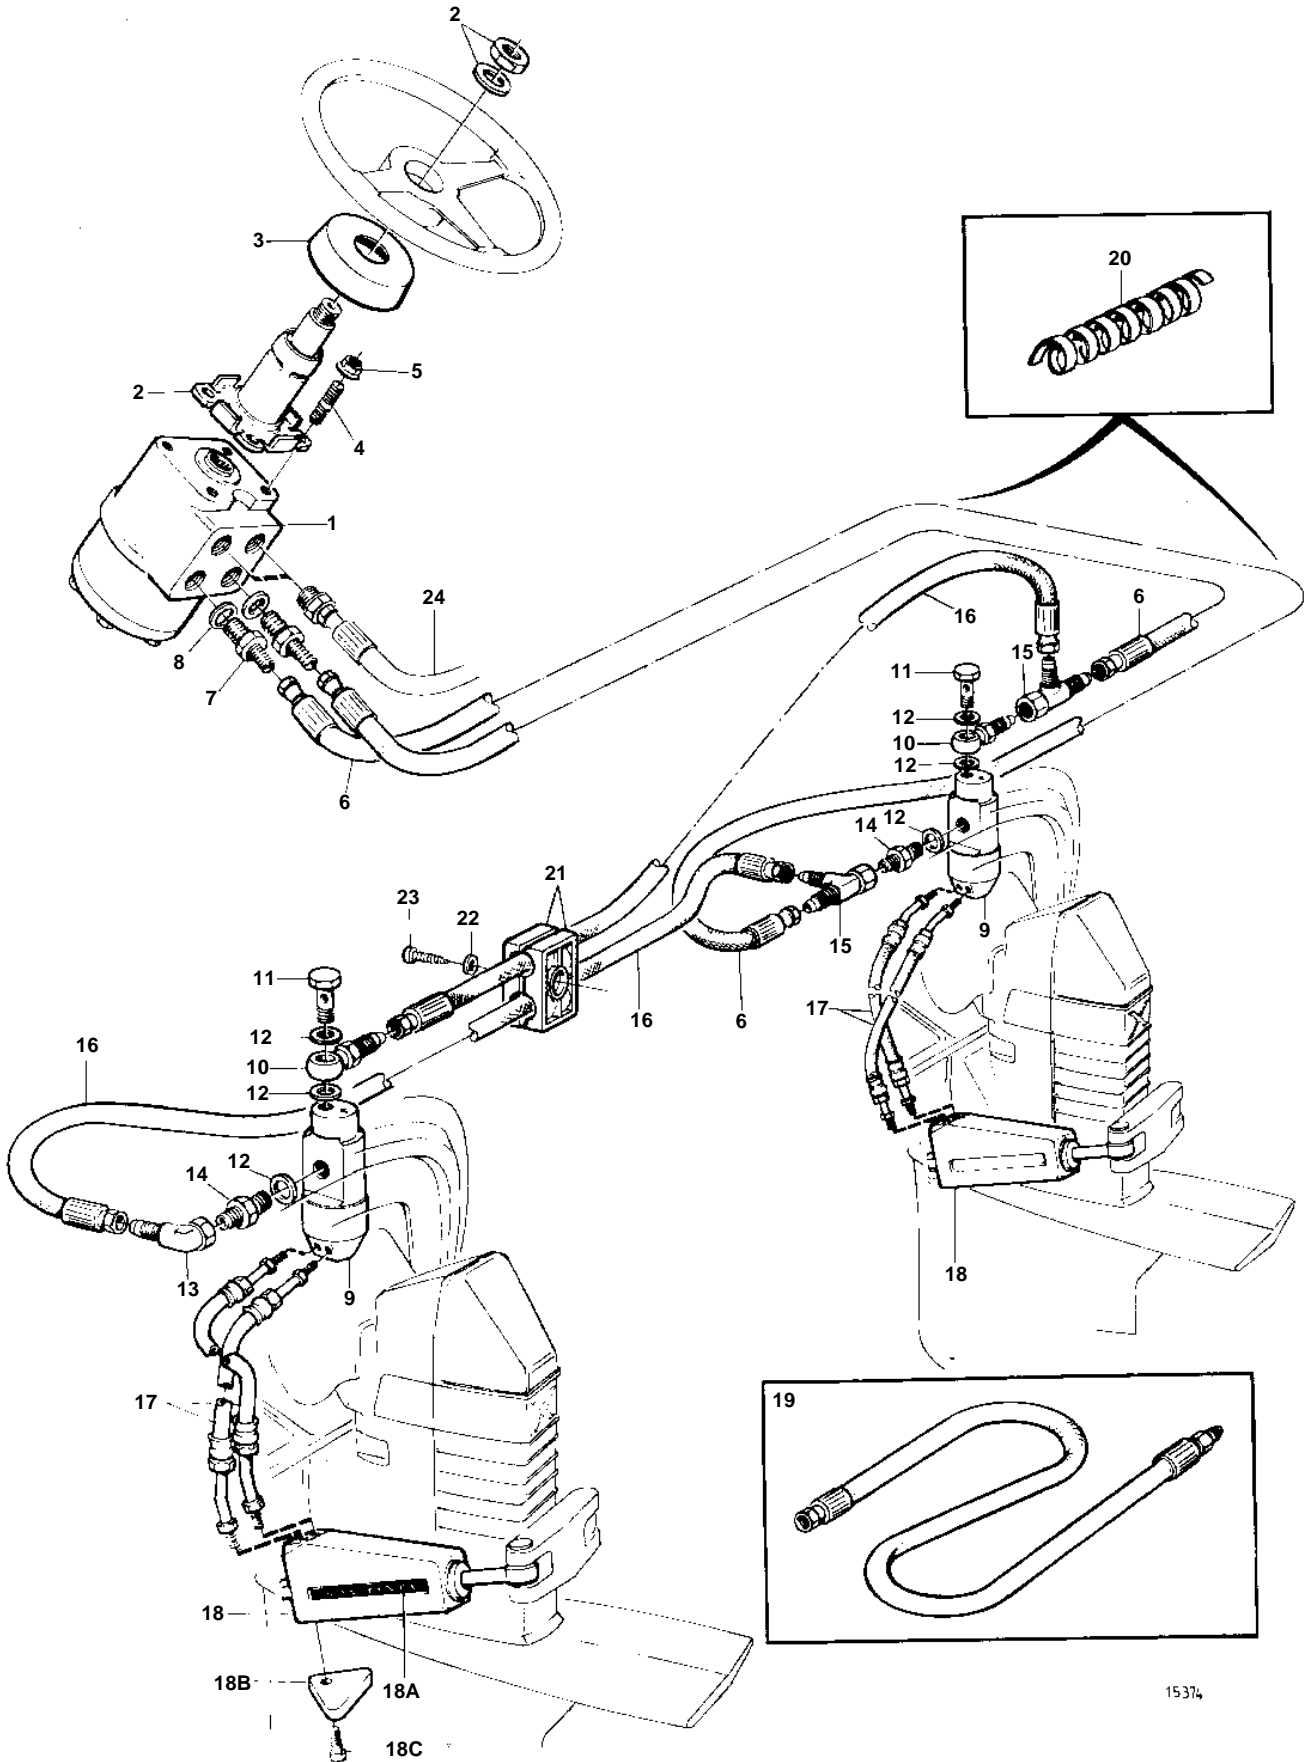

DPX

15374

DPX

REF	PART NO.	QTY	DESCRIPTION	SEE SEC.	NOTES
1	872156	1	Control unit		
2	872157	1	Retainer		
3	873357	1	Cover		
4	924085	4	Stud		
5	971095	4	Nut		
6	872158	2	Hose		L=6,0m
7	873340	2	Nipple		
8	873341	2	Washer		
9	872956	2	Grommet		
10	873325	2	Banjo nipple		
11	873326	2	Hollow screw		
12	873327	6	Washer		
13	873328	2	Elbow nipple		
14	873329	2	Nipple		
15	873330	2	T-nipple		
16	872166	2	Hose		L=1,2m
17	872593	8	Hose		
18	873231	4	Steering cylinder		Mounted on interm. housing of the drive unit and connected to the hook up fork.
18A	872965	4	Decal		
18B	872793	4	Zinc anode kit		
18C	963683	4	Screw		
19	872169	1	Hydraulic hose		L=1,0m
20	873331	1	Coil		L=0,5m
21	873335	3	Clamp		
22	873337	3	Washer		
23	873339	3	Screw		
24	872158	2	Hose	643	