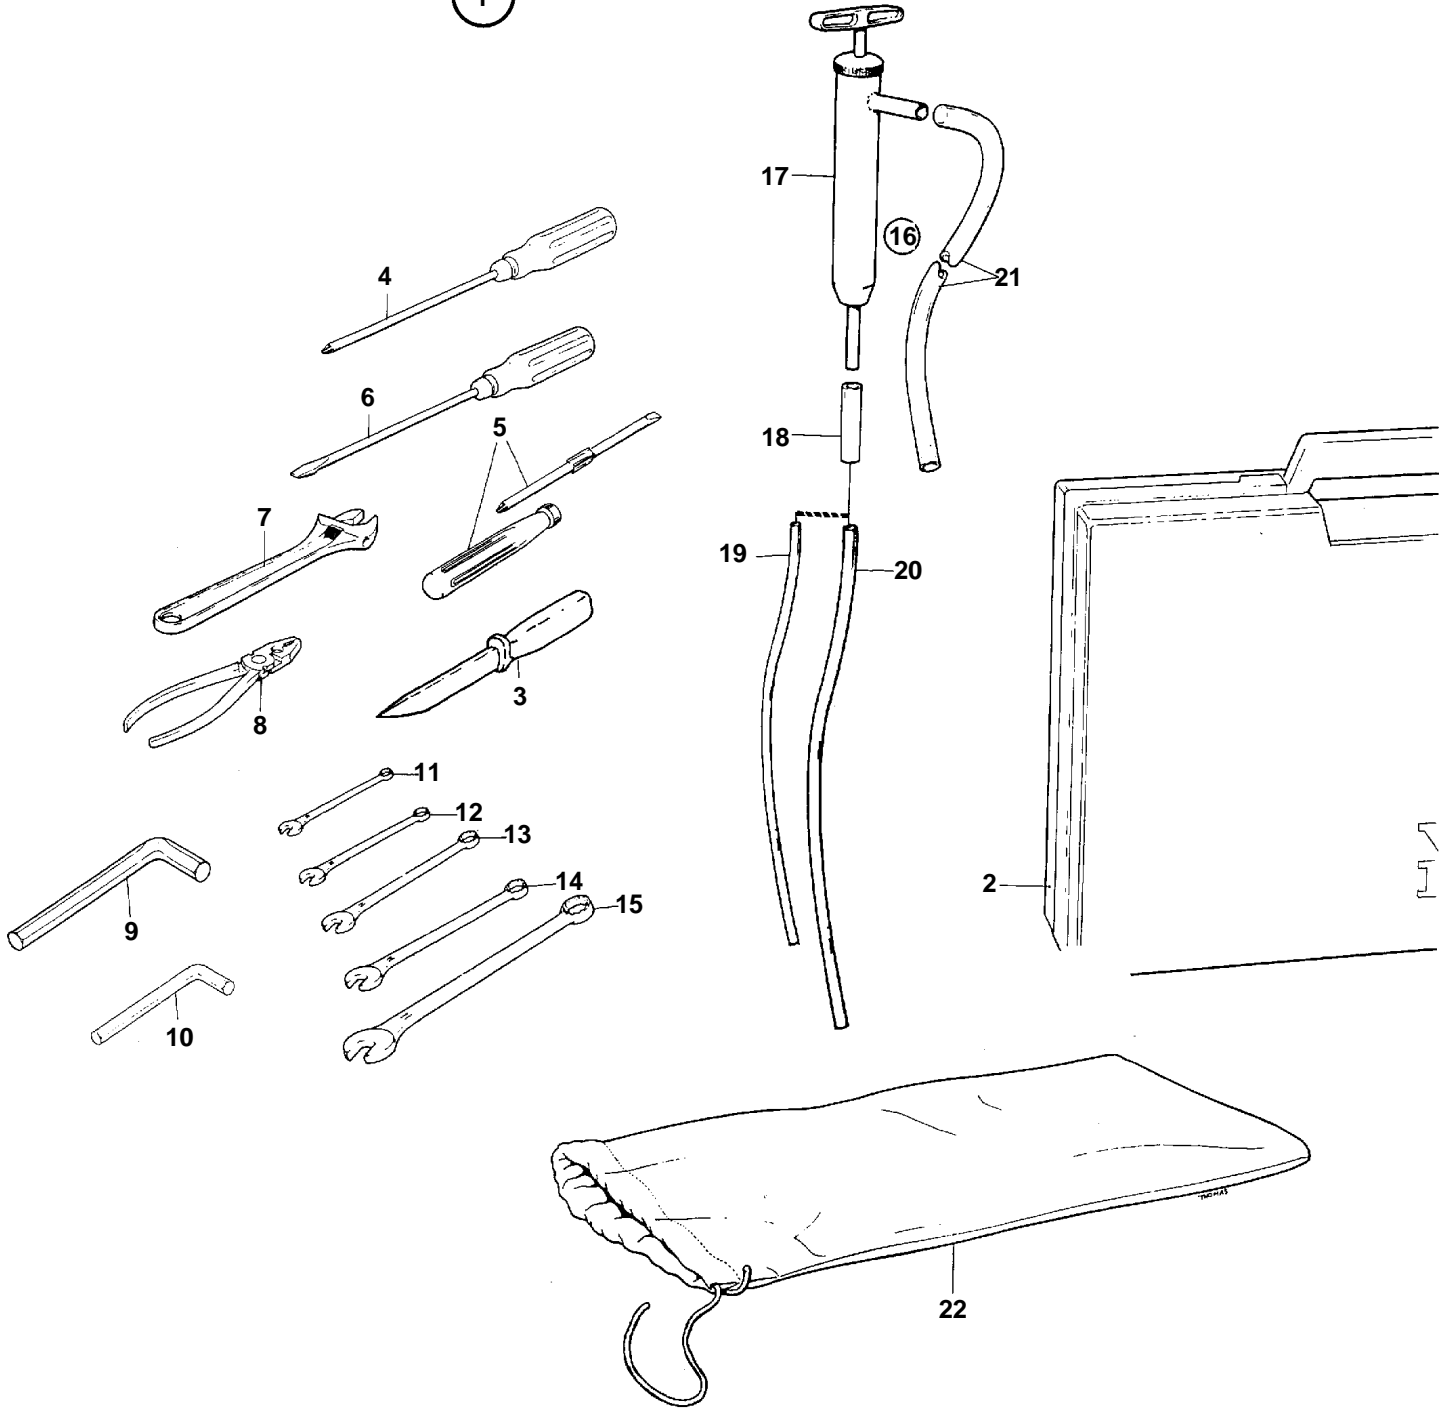

COMMON

1

9236

COMMON

REF	PART NO.	QTY	DESCRIPTION	NOTES
1	858282	1	Tool kit	
2	859370	1	• Tool bag	
3		1	• Sheath knife	
4		1	• Screwdriver	
5		1	• Screwdriver	
6	804771	1	• Screwdriver	
7	755	1	• Adjustable wrench	
8		1	• Combination pliers	
9		1	• Allen wrench	
10	914002	1	• Allen wrench	
11		1	• Tool	8mm
12		1	• Blocking key	10mm
13		1	• Blocking key	13mm
14		1	• Blocking key	17mm
15		1	• Blocking key	1/2"
16	875117	1	• Oil bilge pump	
17		1	• • Oil bilge pump	
18		1	• • Hose	
19	835964	1	• • Tube	L=711mm
20	841527	1	• • Plastic pipe	L=1000mm
21	806282	1	• • Hose	
22	844642	1	• • Tool bag	