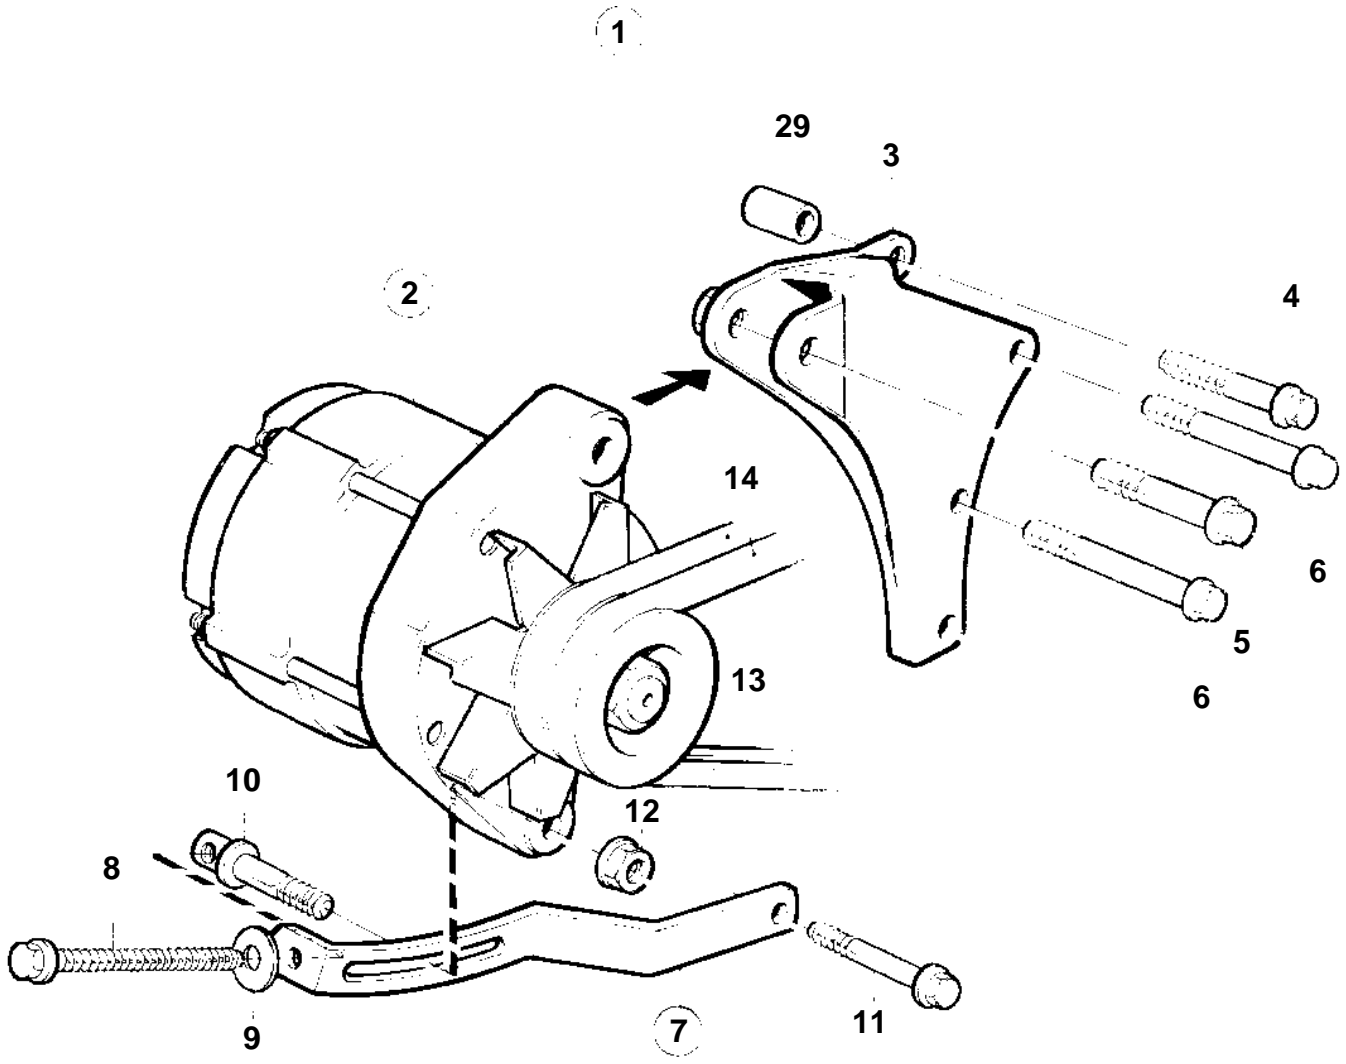

COMMON

COMMON

REF	PART NO.	QTY	DESCRIPTION	SEE SEC.	NOTES
1	860705	1	Alternator kit		For engines with a v-belt driven water pump.
2	872018	1	• Alternator		
				322	
3	860271	1	• Bracket		
4	965179	1	• Flange screw		L=50mm
5	955554	1	• Screw		L=76mm
6	965182	2	• Flange screw		L=85mm
7	860835	1	• Tensioner		
8	1346183	1	• • Screw		
9	955893	1	• • Washer		
10	1378955	1	• • Lock screw		
11	965183	1	• Flange screw		
12	968862	1	• Nut		
13	841812	1	• Pulley		
14	966978	1	• V-belt kit		
15	941906	1	• Spring washer		
16	945407	1	• Flange nut		
17	842150	2	• Protective cap		
18	941905	1	• Spring washer		
19	965483	1	• Nut		
20	872300	1	• Relay		(853545) 12V 30A
21	838542	1	• Cable trunk		
22	948210	X	• Strip clamp		
23	808175	1	• Bulb socket		
24	19923	1	• Bulb		
25	967583	1	• Retainer		
26	829714	1	• Seal		
27	838455	1	• Retainer		
28	838457	1	• Symbol strip		
29	843075	1	• Sleeve		