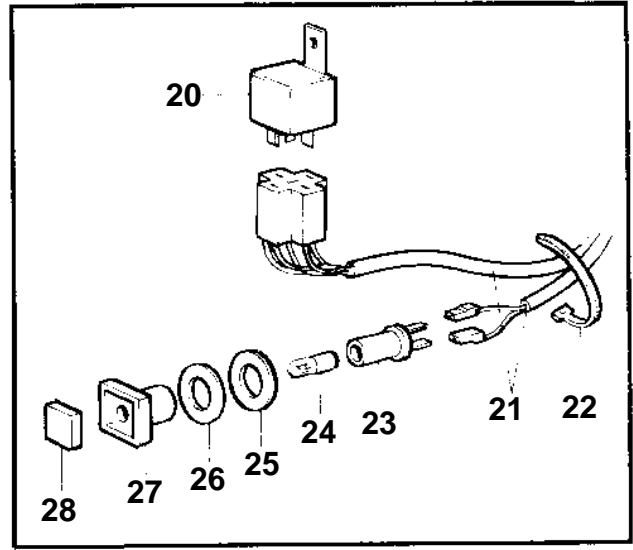

COMMON

COMMON

REF	PART NO.	QTY	DESCRIPTION	SEE SEC.	NOTES
1	860705	1	Alternator kit		For engines with a v-belt driven water pump.
2	872018	1	• Alternator		
				322	
3	860271	1	• Bracket		
4	965179	1	• Flange screw		L=50mm
5	955554	1	• Screw		L=76mm
6	965182	2	• Flange screw		L=85mm
7	860835	1	• Tensioner		
8	1346183	1	• • Screw		
9	955893	1	• • Washer		
10	1378955	1	• • Lock screw		
11	965183	1	• Flange screw		
12	968862	1	• Nut		
13	841812	1	• Pulley		
14	966978	1	• V-belt kit		
15	941906	1	• Spring washer		
16	945407	1	• Flange nut		
17	842150	2	• Protective cap		
18	941905	1	• Spring washer		
19	965483	1	• Nut		
20	872300	1	• Relay		(853545) 12V 30A
21	838542	1	• Cable trunk		
22	948210	X	• Strip clamp		
23	808175	1	• Bulb socket		
24	19923	1	• Bulb		
25	967583	1	• Retainer		
26	829714	1	• Seal		
27	838455	1	• Retainer		
28	838457	1	• Symbol strip		
29	843075	1	• Sleeve		