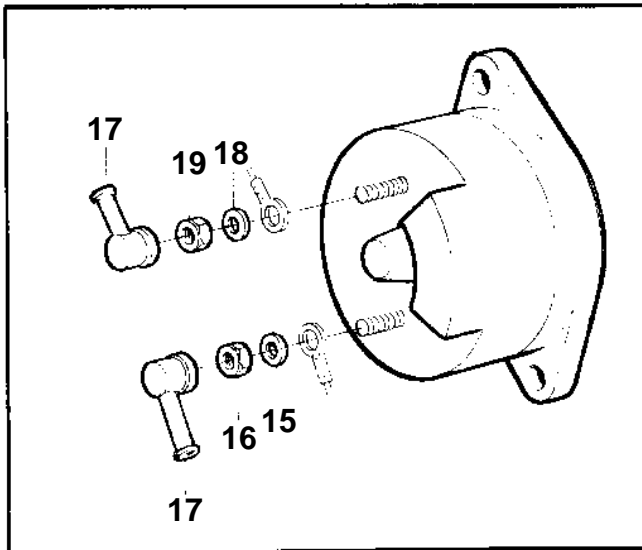

COMMON

COMMON

REF	PART NO.	QTY	DESCRIPTION	SEE SEC.	NOTES
1	860705	1	Alternator kit		For engines with a v-belt driven water pump.
2	872018	1	• Alternator		
				322	
3	860271	1	• Bracket		
4	965179	1	• Flange screw		L=50mm
5	955554	1	• Screw		L=76mm
6	965182	2	• Flange screw		L=85mm
7	860835	1	• Tensioner		
8	1346183	1	• • Screw		
9	955893	1	• • Washer		
10	1378955	1	• • Lock screw		
11	965183	1	• Flange screw		
12	968862	1	• Nut		
13	841812	1	• Pulley		
14	966978	1	• V-belt kit		
15	941906	1	• Spring washer		
16	945407	1	• Flange nut		
17	842150	2	• Protective cap		
18	941905	1	• Spring washer		
19	965483	1	• Nut		
20	872300	1	• Relay		(853545) 12V 30A
21	838542	1	• Cable trunk		
22	948210	X	• Strip clamp		
23	808175	1	• Bulb socket		
24	19923	1	• Bulb		
25	967583	1	• Retainer		
26	829714	1	• Seal		
27	838455	1	• Retainer		
28	838457	1	• Symbol strip		
29	843075	1	• Sleeve		