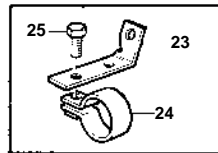

KAD42B

11481

KAD42B

REF	PART NO.	QTY	DESCRIPTION	SEE SEC.	NOTES
1	860629	1	Sea water pump	556	
2	858467	1	Companion flange		
3	968971	1	O-ring		
4	946173	2	Flange screw		
5	949315	1	Hose		L=60mm
6	943476	2	Hose clamp		
7	860631	1	Sea water filter		
8	842722	1	Cover		
9	860687	1	Strainer		
10	842724	1	Seal		
11	842982	1	Pressure plate		
12	860611	1	Bracket		
13	947760	1	Flange screw		L=40mm
	948217	1	Flange screw		L=45mm
14	944926	4	Flange screw		
15	860689	1	Hose		Intake-sea water pump.
16	961669	1	Hose clamp		
17	861018	1	Hose		Sea water filter-oil cooler.
18	943476	1	Hose clamp		
19	857045	2	Clamp		
20	945444	2	Flange screw		
21	955894	2	Washer		
22	843075	2	Sleeve		
23	860701	1	Bracket		
24	860700	1	Clamp		
25	946671	1	Flange screw		
26	861387	1	Bracket		
27	947760	1	Flange screw		
28	952640	1	Clamp		P.S
29	946544	1	Flange screw		P.S
30	949278	1	Lock nut		P.S
31	846780	1	Bracket		NOT FOR P.S
32		1	Screw	526	
33	952640	1	Clamp		NOT FOR P.S
34	968855	1	Flange screw		
35	955893	1	Washer		