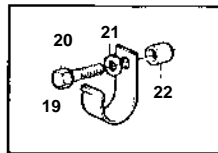

KAD42B

11481

KAD42B

REF	PART NO.	QTY	DESCRIPTION	SEE SEC.	NOTES
1	860629	1	Sea water pump	556	
2	858467	1	Companion flange		
3	968971	1	O-ring		
4	946173	2	Flange screw		
5	949315	1	Hose		L=60mm
6	943476	2	Hose clamp		
7	860631	1	Sea water filter		
8	842722	1	Cover		
9	860687	1	Strainer		
10	842724	1	Seal		
11	842982	1	Pressure plate		
12	860611	1	Bracket		
13	947760	1	Flange screw		L=40mm
	948217	1	Flange screw		L=45mm
14	944926	4	Flange screw		
15	860689	1	Hose		Intake-sea water pump.
16	961669	1	Hose clamp		
17	861018	1	Hose		Sea water filter-oil cooler.
18	943476	1	Hose clamp		
19	857045	2	Clamp		
20	945444	2	Flange screw		
21	955894	2	Washer		
22	843075	2	Sleeve		
23	860701	1	Bracket		
24	860700	1	Clamp		
25	946671	1	Flange screw		
26	861387	1	Bracket		
27	947760	1	Flange screw		
28	952640	1	Clamp		P.S
29	946544	1	Flange screw		P.S
30	949278	1	Lock nut		P.S
31	846780	1	Bracket		NOT FOR P.S
32		1	Screw	526	
33	952640	1	Clamp		NOT FOR P.S
34	968855	1	Flange screw		
35	955893	1	Washer		