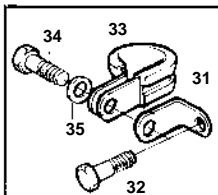

KAD42B

11481

KAD42B

REF	PART NO.	QTY	DESCRIPTION	SEE SEC.	NOTES
1	860629	1	Sea water pump	556	
2	858467	1	Companion flange		
3	968971	1	O-ring		
4	946173	2	Flange screw		
5	949315	1	Hose		L=60mm
6	943476	2	Hose clamp		
7	860631	1	Sea water filter		
8	842722	1	Cover		
9	860687	1	Strainer		
10	842724	1	Seal		
11	842982	1	Pressure plate		
12	860611	1	Bracket		
13	947760	1	Flange screw		L=40mm
	948217	1	Flange screw		L=45mm
14	944926	4	Flange screw		
15	860689	1	Hose		Intake-sea water pump.
16	961669	1	Hose clamp		
17	861018	1	Hose		Sea water filter-oil cooler.
18	943476	1	Hose clamp		
19	857045	2	Clamp		
20	945444	2	Flange screw		
21	955894	2	Washer		
22	843075	2	Sleeve		
23	860701	1	Bracket		
24	860700	1	Clamp		
25	946671	1	Flange screw		
26	861387	1	Bracket		
27	947760	1	Flange screw		
28	952640	1	Clamp		P.S
29	946544	1	Flange screw		P.S
30	949278	1	Lock nut		P.S
31	846780	1	Bracket		NOT FOR P.S
32		1	Screw	526	
33	952640	1	Clamp		NOT FOR P.S
34	968855	1	Flange screw		
35	955893	1	Washer		