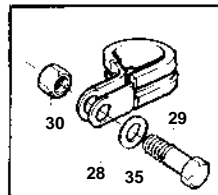

KAD42B

11481

KAD42B

REF	PART NO.	QTY	DESCRIPTION	SEE SEC.	NOTES
1	860629	1	Sea water pump	556	
2	858467	1	Companion flange		
3	968971	1	O-ring		
4	946173	2	Flange screw		
5	949315	1	Hose		L=60mm
6	943476	2	Hose clamp		
7	860631	1	Sea water filter		
8	842722	1	Cover		
9	860687	1	Strainer		
10	842724	1	Seal		
11	842982	1	Pressure plate		
12	860611	1	Bracket		
13	947760	1	Flange screw		L=40mm
	948217	1	Flange screw		L=45mm
14	944926	4	Flange screw		
15	860689	1	Hose		Intake-sea water pump.
16	961669	1	Hose clamp		
17	861018	1	Hose		Sea water filter-oil cooler.
18	943476	1	Hose clamp		
19	857045	2	Clamp		
20	945444	2	Flange screw		
21	955894	2	Washer		
22	843075	2	Sleeve		
23	860701	1	Bracket		
24	860700	1	Clamp		
25	946671	1	Flange screw		
26	861387	1	Bracket		
27	947760	1	Flange screw		
28	952640	1	Clamp		P.S
29	946544	1	Flange screw		P.S
30	949278	1	Lock nut		P.S
31	846780	1	Bracket		NOT FOR P.S
32		1	Screw	526	
33	952640	1	Clamp		NOT FOR P.S
34	968855	1	Flange screw		
35	955893	1	Washer		