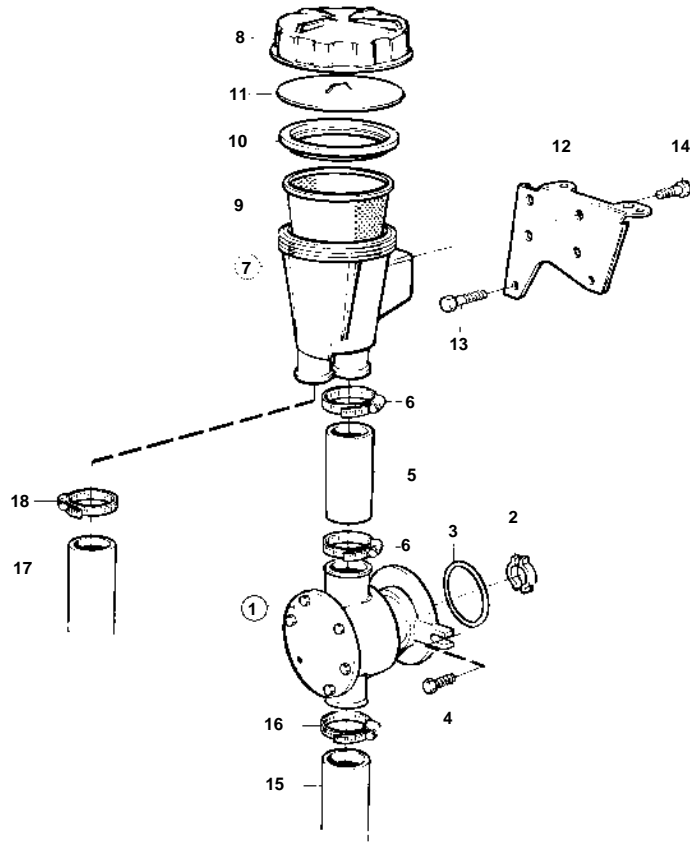

KAD42B

11481

KAD42B

REF	PART NO.	QTY	DESCRIPTION	SEE SEC.	NOTES
1	860629	1	Sea water pump	556	
2	858467	1	Companion flange		
3	968971	1	O-ring		
4	946173	2	Flange screw		
5	949315	1	Hose		L=60mm
6	943476	2	Hose clamp		
7	860631	1	Sea water filter		
8	842722	1	Cover		
9	860687	1	Strainer		
10	842724	1	Seal		
11	842982	1	Pressure plate		
12	860611	1	Bracket		
13	947760	1	Flange screw		L=40mm
	948217	1	Flange screw		L=45mm
14	944926	4	Flange screw		
15	860689	1	Hose		Intake-sea water pump.
16	961669	1	Hose clamp		
17	861018	1	Hose		Sea water filter-oil cooler.
18	943476	1	Hose clamp		
19	857045	2	Clamp		
20	945444	2	Flange screw		
21	955894	2	Washer		
22	843075	2	Sleeve		
23	860701	1	Bracket		
24	860700	1	Clamp		
25	946671	1	Flange screw		
26	861387	1	Bracket		
27	947760	1	Flange screw		
28	952640	1	Clamp		P.S
29	946544	1	Flange screw		P.S
30	949278	1	Lock nut		P.S
31	846780	1	Bracket		NOT FOR P.S
32		1	Screw	526	
33	952640	1	Clamp		NOT FOR P.S
34	968855	1	Flange screw		
35	955893	1	Washer		