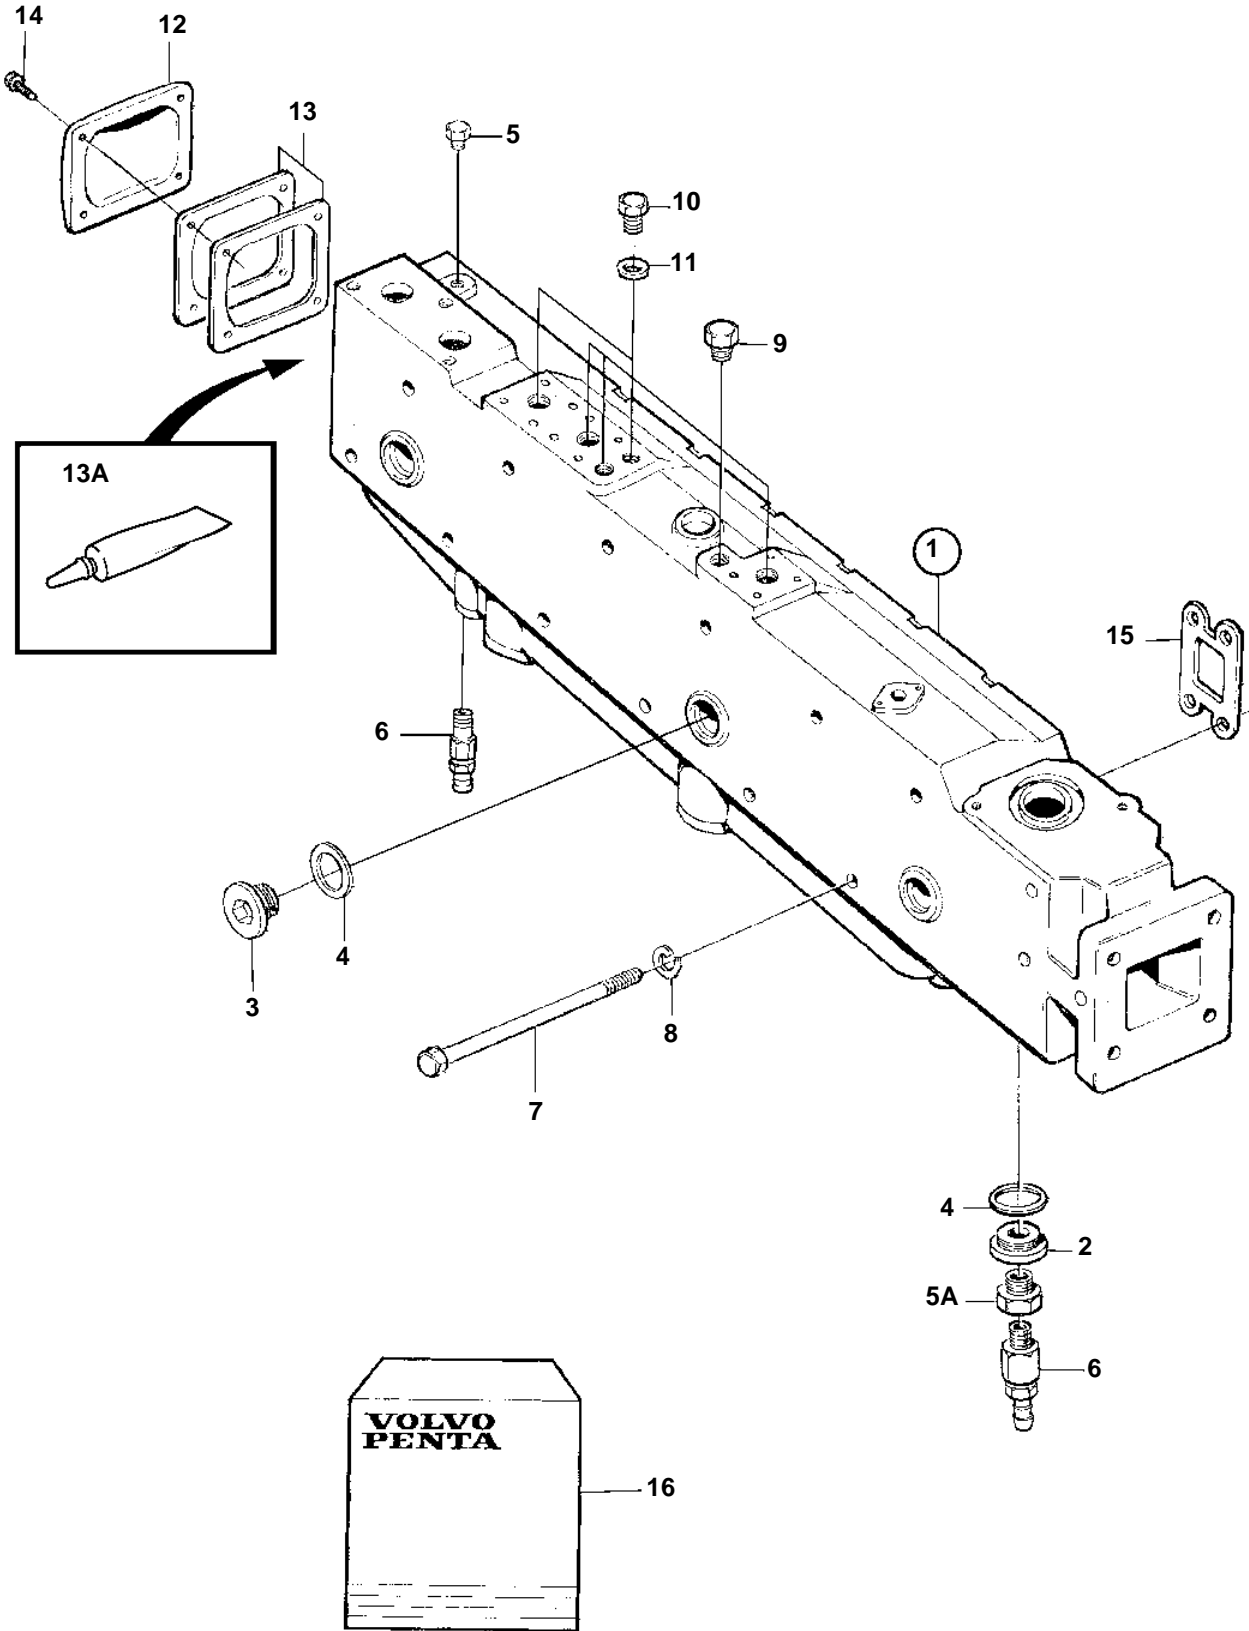

TAMD165C-A, TAMD165A-A, TAMD165P-A

17876

TAMD165C-A, TAMD165A-A, TAMD165P-A

REF	PART NO.	QTY	DESCRIPTION	NOTES
1	849774	1	Exhaust pipe	SN-XXXXXXXXXX/18410. Replaced by 3827486.
3	467367	11	· Plug	
4	469328	12	· Gasket	
5	479979	5	· Plug, 1/8-NPTF	(191026)
5A	16291	1	Nipple	SNXXXXXXXXXX/18411-
6	947894	2	Drain cock	
7	970966	12	Screw	
8	941908	12	Spring washer	
9	479956	4	Plug, 1/2-NPTF	
10	960632	2	Plug	
11	947624	2	Gasket	
12	849011	1	Cover	
13	849399	2	Gasket	REPL BY 1161231
13A	1161231	X	Sealant	BLACK, 0,31L
14	945444	4	Flange screw	
15	8130038	6	Gasket	(3165748)
16	876806	1	Gasket kit, exhaust manifold	