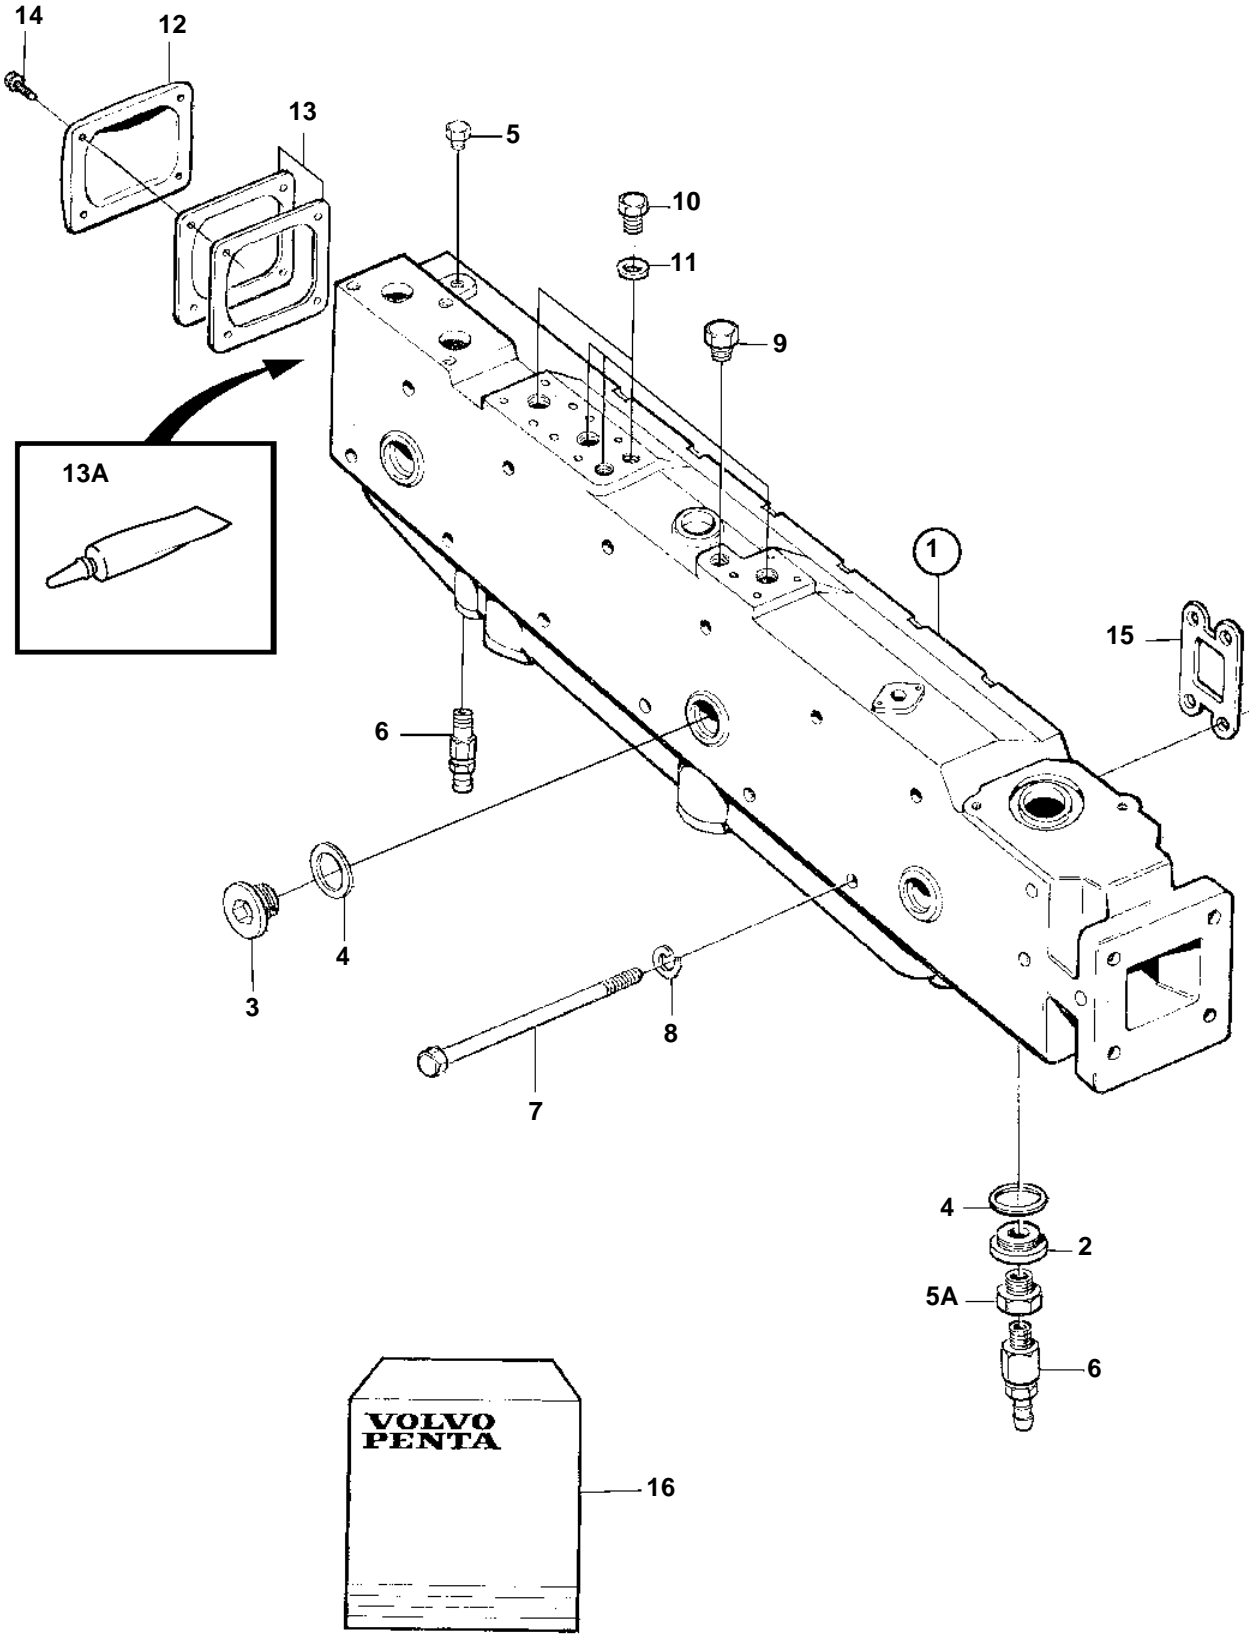

TAMD165C-A, TAMD165A-A, TAMD165P-A

TAMD165C-A, TAMD165A-A, TAMD165P-A

REF	PART NO.	QTY	DESCRIPTION	NOTES
1	3827486	1	Exhaust pipe	
2	821335	1	· Plug	SNXXXXXXXXXX/18411-
3	467367	11	· Plug	
4	469328	12	· Gasket	
5	479979	2	· Plug, 1/8-NPTF	(191026)
5A	16291	1	Nipple	SNXXXXXXXXXX/18411-
6	947894	2	Drain cock	
7	970966	12	Screw	
8	941908	12	Spring washer	
9	479956	3	Plug, 1/2-NPTF	
10	960632	2	Plug	
11	947624	2	Gasket	
12	849011	1	Cover	
13	849399	2	Gasket	REPL BY 1161231
13A	1161231	X	Sealant	BLACK, 0,31L
14	945444	4	Flange screw	
15	8130038	6	Gasket	(3165748)
16	876806	1	Gasket kit, exhaust manifold	