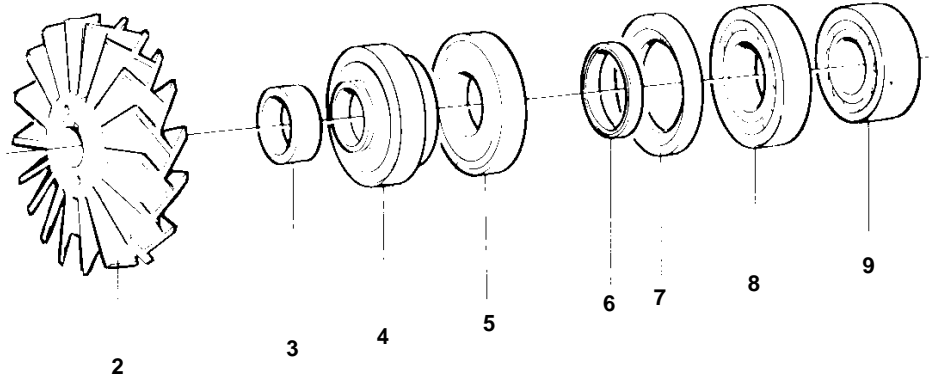

1

15386

REF	PART NO.	QTY	DESCRIPTION	NOTES
1	865241	1	Sea water pump	
2	865246	1	· Impeller	
3	863901	1	· Spacer sleeve	Included in overhaul kit.
4	863900	1	· Seal	Included in overhaul kit.
5			· Ring	
6	863897	1	· Sealing ring	Included in overhaul kit.
7	863898	1	· Sealing ring	Included in overhaul kit.
8	183121	1	· Roller bearing	Included in overhaul kit.
9	11025	1	· Ball bearing	Included in overhaul kit.
10	865245	1	· Shaft	
11	863894	1	· Lock washer	Included in overhaul kit.
12	863895	1	· Nut	
13	863905	1	· Snap ring	Included in overhaul kit.
14	864481	3	· Screw	Included in overhaul kit.
15	864480	3	· Washer	Included in overhaul kit.
16		1	· Bearing housing	
17	865527	X	· Shim	TH=0,127mm. Included in overhaul kit.
	865528	X	· Shim	TH=0,25mm. Included in overhaul kit.
	865529	X	· Shim	TH=0,305mm. Included in overhaul kit.
	865530	X	· Shim	TH=0,38mm. Included in overhaul kit.
18	863896	1	· Lock ring	Included in overhaul kit.
19		1	· Housing	
20	865525	2	· Plate	
21	865526	1	· Spacer ring	
22	863888	1	· O-ring	Included in overhaul kit.
23		1	· Cover	
24	914390	1	· Plug	
25	863906	2	· Clamp	
26	863907	2	· Clamp	
27	876594	1	Repair kit	