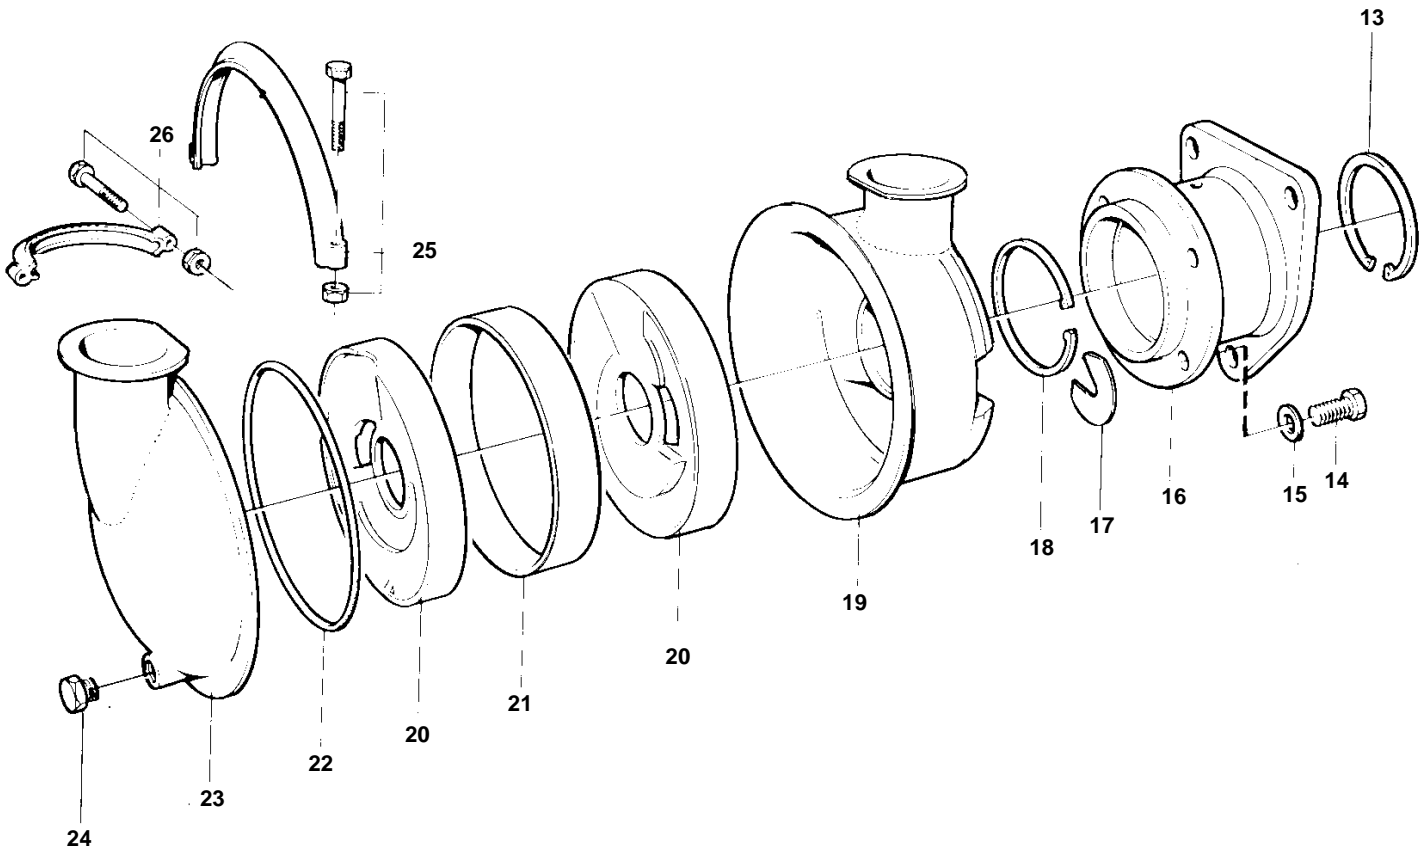

1

15386

REF	PART NO.	QTY	DESCRIPTION	NOTES
1	865241	1	Sea water pump	
2	865246	1	· Impeller	
3	863901	1	· Spacer sleeve	Included in overhaul kit.
4	863900	1	· Seal	Included in overhaul kit.
5			· Ring	
6	863897	1	· Sealing ring	Included in overhaul kit.
7	863898	1	· Sealing ring	Included in overhaul kit.
8	183121	1	· Roller bearing	Included in overhaul kit.
9	11025	1	· Ball bearing	Included in overhaul kit.
10	865245	1	· Shaft	
11	863894	1	· Lock washer	Included in overhaul kit.
12	863895	1	· Nut	
13	863905	1	· Snap ring	Included in overhaul kit.
14	864481	3	· Screw	Included in overhaul kit.
15	864480	3	· Washer	Included in overhaul kit.
16		1	· Bearing housing	
17	865527	X	· Shim	TH=0,127mm. Included in overhaul kit.
	865528	X	· Shim	TH=0,25mm. Included in overhaul kit.
	865529	X	· Shim	TH=0,305mm. Included in overhaul kit.
	865530	X	· Shim	TH=0,38mm. Included in overhaul kit.
18	863896	1	· Lock ring	Included in overhaul kit.
19		1	· Housing	
20	865525	2	· Plate	
21	865526	1	· Spacer ring	
22	863888	1	· O-ring	Included in overhaul kit.
23		1	· Cover	
24	914390	1	· Plug	
25	863906	2	· Clamp	
26	863907	2	· Clamp	
27	876594	1	Repair kit	