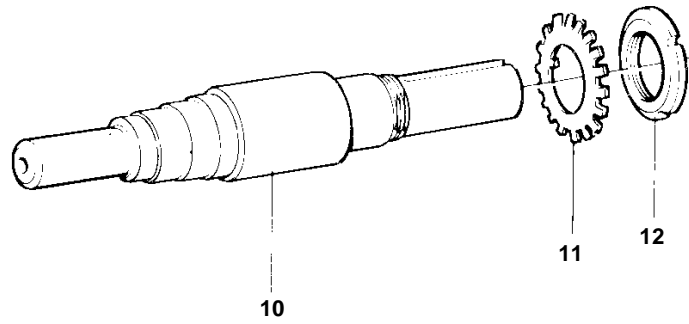

1

15386

REF	PART NO.	QTY	DESCRIPTION	NOTES
1	865241	1	Sea water pump	
2	865246	1	· Impeller	
3	863901	1	· Spacer sleeve	Included in overhaul kit.
4	863900	1	· Seal	Included in overhaul kit.
5			· Ring	
6	863897	1	· Sealing ring	Included in overhaul kit.
7	863898	1	· Sealing ring	Included in overhaul kit.
8	183121	1	· Roller bearing	Included in overhaul kit.
9	11025	1	· Ball bearing	Included in overhaul kit.
10	865245	1	· Shaft	
11	863894	1	· Lock washer	Included in overhaul kit.
12	863895	1	· Nut	
13	863905	1	· Snap ring	Included in overhaul kit.
14	864481	3	· Screw	Included in overhaul kit.
15	864480	3	· Washer	Included in overhaul kit.
16		1	· Bearing housing	
17	865527	X	· Shim	TH=0,127mm. Included in overhaul kit.
	865528	X	· Shim	TH=0,25mm. Included in overhaul kit.
	865529	X	· Shim	TH=0,305mm. Included in overhaul kit.
	865530	X	· Shim	TH=0,38mm. Included in overhaul kit.
18	863896	1	· Lock ring	Included in overhaul kit.
19		1	· Housing	
20	865525	2	· Plate	
21	865526	1	· Spacer ring	
22	863888	1	· O-ring	Included in overhaul kit.
23		1	· Cover	
24	914390	1	· Plug	
25	863906	2	· Clamp	
26	863907	2	· Clamp	
27	876594	1	Repair kit	