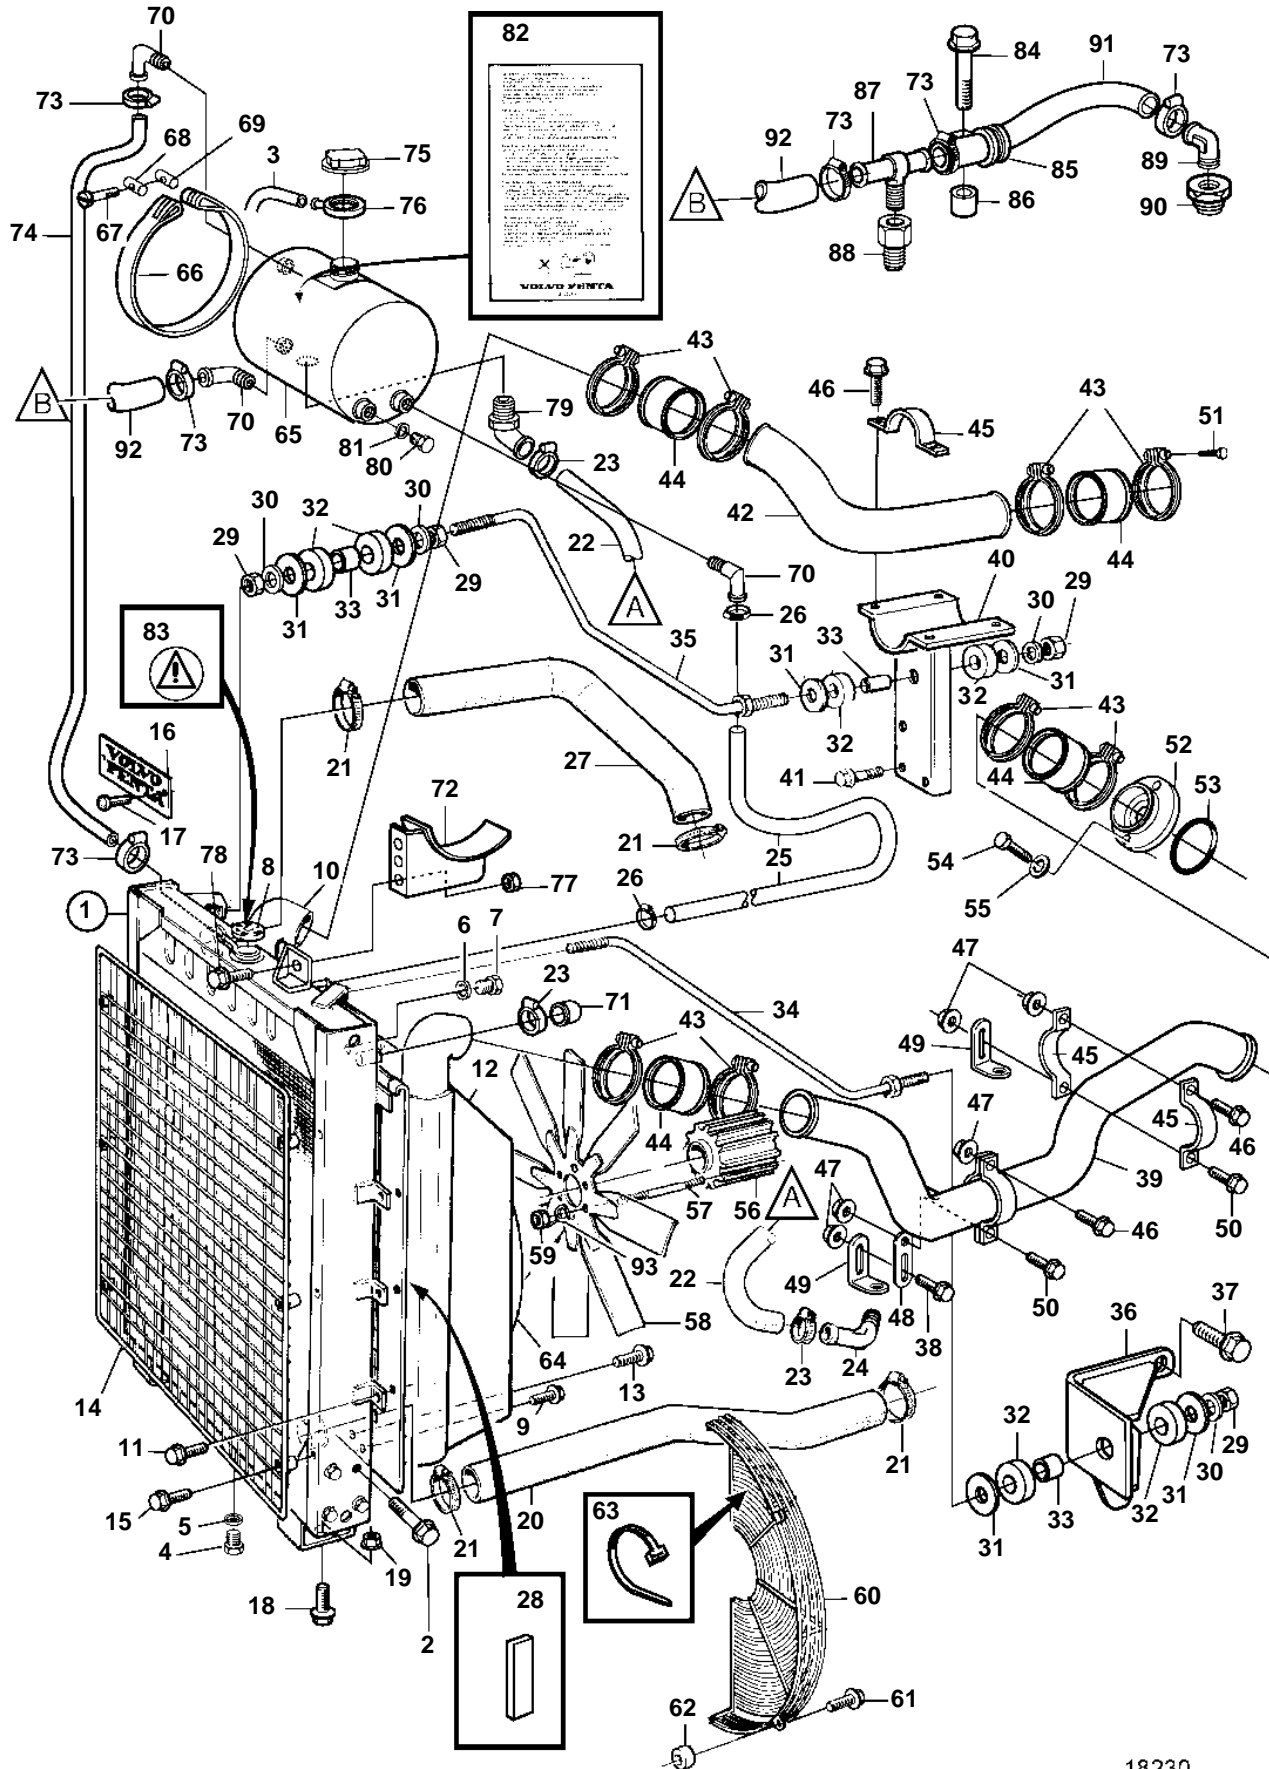

## TAMD165A-A

REF	PART NO.	QTY	DESCRIPTION	SEE SEC.	NOTES
1	3829279	1	Radiator		
2	946441	8	· Screw		
3	192618	X	· Hose		L=2300mm
4	960630	1	· Plug		
5	969011	1	· Gasket		
6	11994	1	· Gasket		
7	947660	1	· Plug		
8	866095	1	· Pressure cap		Not when extra expansion tank is mounted.
	344753	1	Radiator cap		Only when extra expansion tank is mounted.. Not included in complete radiator.
9	966862	2	Screw		
10	3825456	1	Intercooler		
11	946173	6	Flange screw		
12	3827775	1	Fan shroud		
13	946544	4	Flange screw		
14	862959	1	Radiator protector		
15	947760	6	Flange screw		
16	846118	1	Emblem		
17	941651	2	Screw		
18	946817	2	Screw		
19	971099	2	Flange lock nut		
20	3825077	1	Radiator hose		
21	943480	4	Clamp		
22	944386	X	Hose		L=1300mm
23	943475	3	Hose clamp		
24	942649	1	Nipple		
25	943366	X	Hose		
26	943470	2	Hose clamp		
27	3825076	1	Radiator hose		
28	3827816	X	Sealing strip		6x15mm
	3827817	X	Sealing strip		18x20mm
29	955793	6	Nut		
30	941912	6	Spring washer		
31	948556	8	Washer		
32	866857	8	Rubber bushing		
33	252202	4	Bushing		
34	3825078	1	Radiator stay, left		
35	3825079	1	Radiator stay, right		
36	3826431	1	Bracket		
37		2	Screwexhaust manifold	5325	
38	946440	1	Flange screw		
39	3826438	1	Charge air pipe		
40	3825083	1	Bracket		
41	965182	3	Flange screw		
42	3825081	1	Charge air pipe		
43	1676424	8	Clamp		
44	1676199	4	Hose		
45	1674206	6	Cap		
46	946173	8	Flange screw		(949335)
47	948645	5	Lock nut		
48	965534	1	Bracket		
49	965552	2	Bracket		
50	945444	2	Flange screw		
51	949335	8	Screw		
52	3827086	1	Flange		
53	3825197	1	Sealing ring		
54	959236	2	Screw		
55	942336	2	Spring washer		
56	3827608	1	Fan hub		Replaced by 3828710.
	3828711	1	Fan hub		
57	981590	6	Stud		
58	3825035	1	Fan, pusher type		D=890mm
	3828964	1	Fan, pusher type		D=890mm, PLASTIC