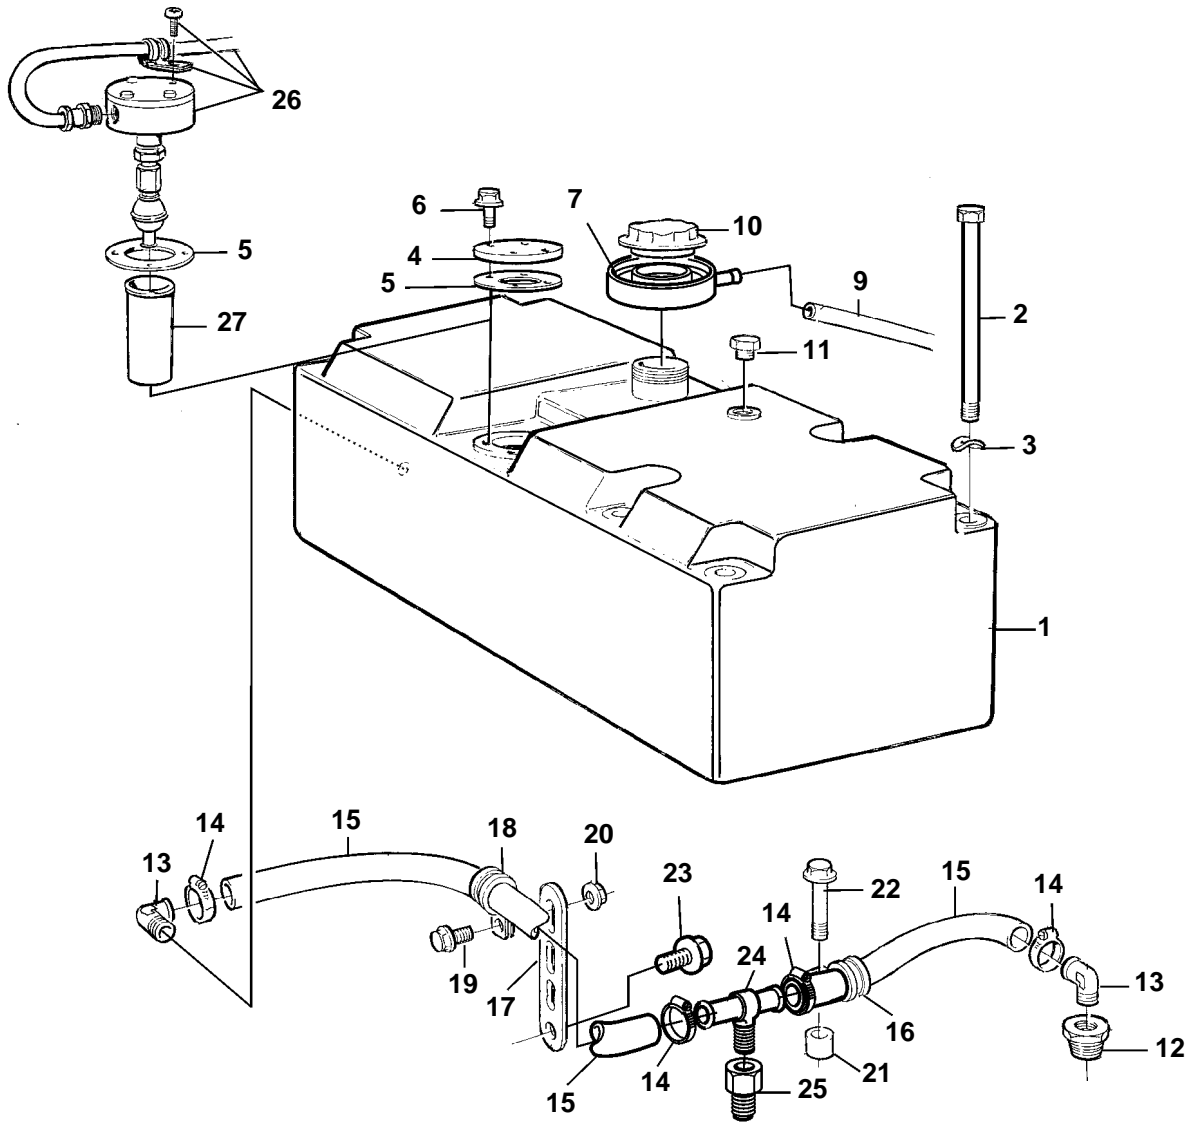

TAMD165C-A

18222

TAMD165C-A

REF	PART NO.	QTY	DESCRIPTION	SEE SEC.	NOTES
1	866767	1	Expansion tank		
2	970966	6	Screw		
3	941908	6	Spring washer		
4	843760	1	Cover		
5	863715	1	Gasket		
6	965199	4	Screw		
7	3828863	1	Rubber collar		
9	192618	X	Hose		L=1100mm
10	1674083	1	Pressure cap		
11	861551	1	Plug		
12	479954	1	Nipple, exhaust manifold		
13	942758	2	Nipple		
14	943470	4	Hose clamp		
15	943367	X	Hose		
16	949747	1	Clamp		
17	965545	1	Bracket		
18	952630	1	Clamp		
19	967949	1	Screw		
20	949278	1	Lock nut		
21	820506	1	Spacer sleeve		
22	965184	1	Screw		
23	946379	1	Screw, timing gear cover		
24	948092	1	Nipple		
25	862109	1	Nipple, collecting pipe		
26		1	Level sensor	5398	
27		1	Splash pipe	5398	