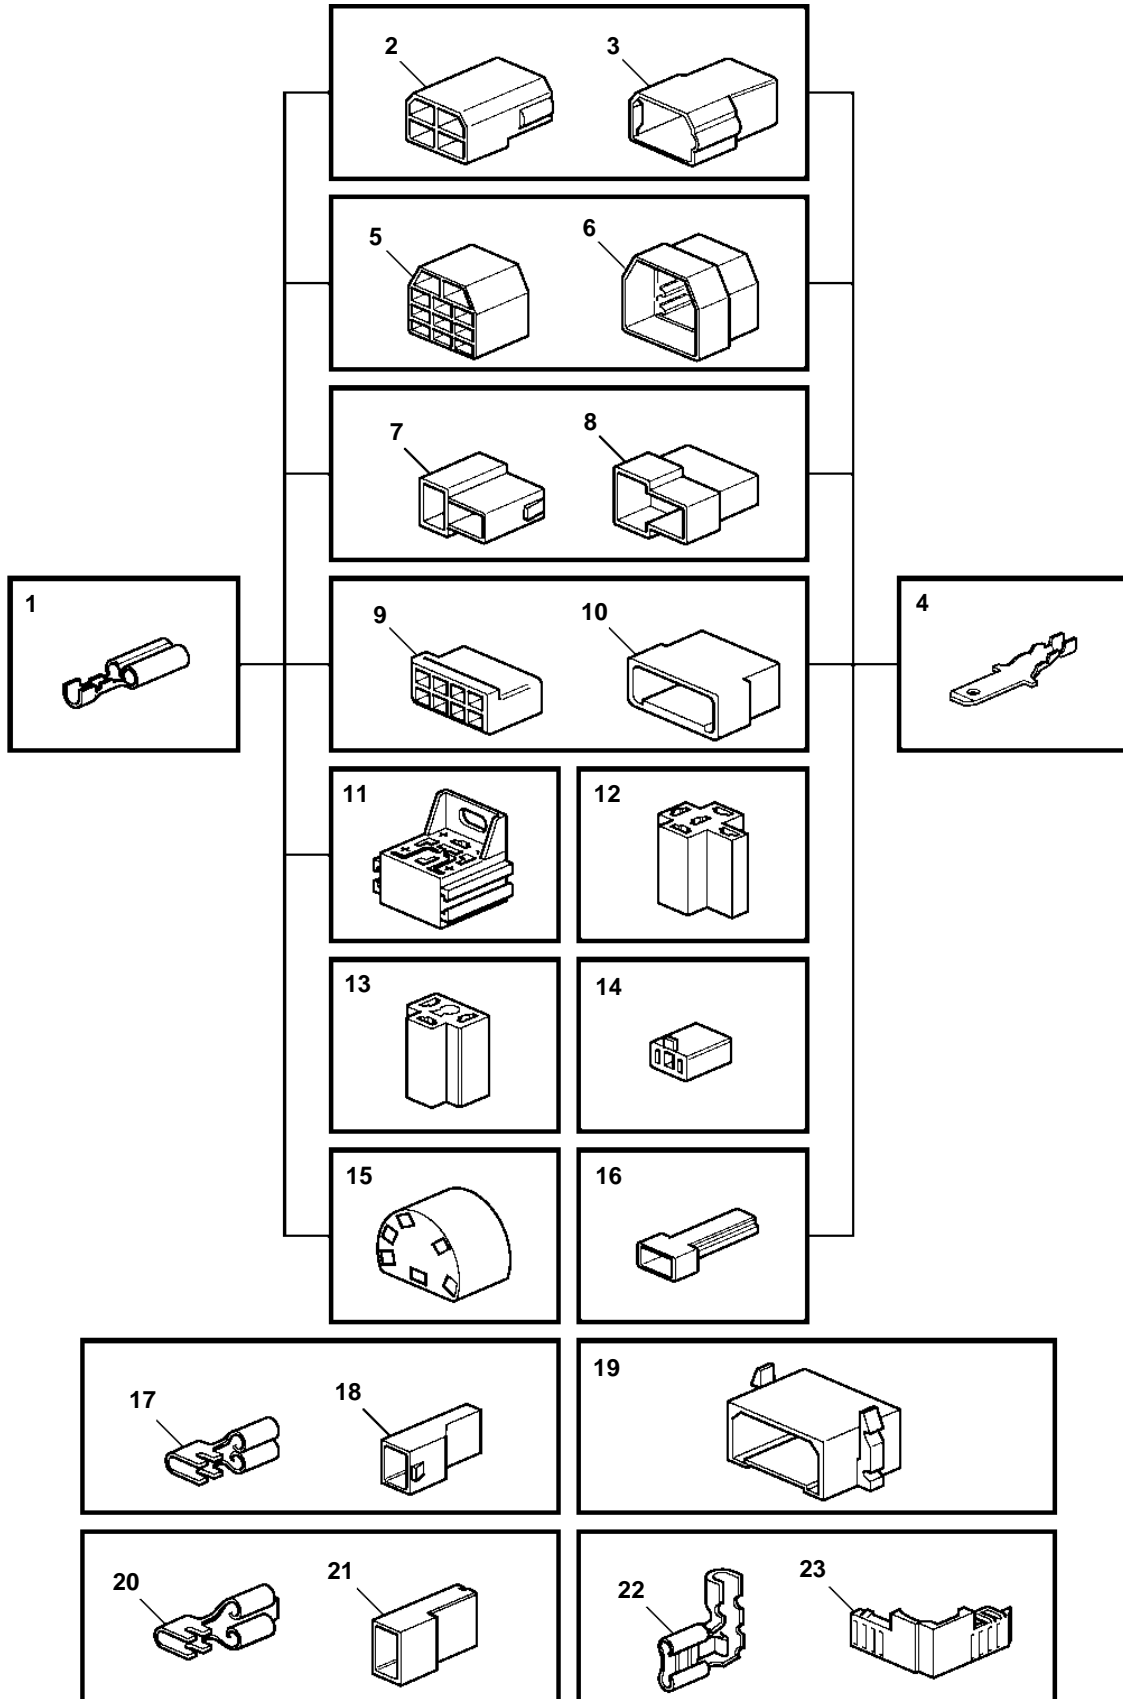

COMMON

COMMON

REF	PART NO.	DESCRIPTION	NOTES
1	973150	Cable terminal	6,3x0,8x1,1-2,5sq.mm
	949206	Cable terminal	6,3x0,8x4,0-6,0sq.mm
2	948856	Receptacle housing	6,3x4 NATURAL
3	948855	Tab housing	6,3x4 NATURAL
4	973117	Cable terminal	6,3x0,8x0,5-1,0mm ²
	881487	Cable terminal	6,3x0,8x0,75-2,5sq.mm
	881488	Cable terminal	6,3x0,8x4,0-6,0sq.mm
5	945830	Receptacle housing	6,3x11 NATURAL
6	945831	Tab housing	6,3x11 NATURAL
7	958210	Receptacle housing	6,3x2 BLACK
8	958209	Tab housing	6,3x2 BLACK
9	944076	Receptacle housing	6,3x8 NATURAL
10	948857	Tab housing	6,3x8 NATURAL
11	977184	Tab housing	6,3x5x4,8/2,8x4
12	1214948	Receptacle housing	6,3x5 BLACK
13	945469	Receptacle housing	6,3x3 BLACK
14	1578937	Receptacle housing	6,3x2 NATURAL
15	828624	Receptacle housing	6,3x6
16	958207	Tab housing	6,3x1 BLACK
17	949405	Cable terminal	4,8x1,1-2,5sq.mm
18	947848	Receptacle housing	4,8x1 NATURAL
19	944077	Housing	6,3x8 NATURAL
20	881483	Cable terminal	6,3x0,8x1,1-2,5sq.mm
	881484	Cable terminal	6,3x0,8x4,0-6,0sq.mm
21	949597	Housing	6,3x1 NATURAL
	943511	Receptacle housing	6,3x1 NATURAL
22	881489	Cable terminal	6,3x0,8x1,1-2,5
23	944221	Receptacle housing	6,3x1 NATURAL