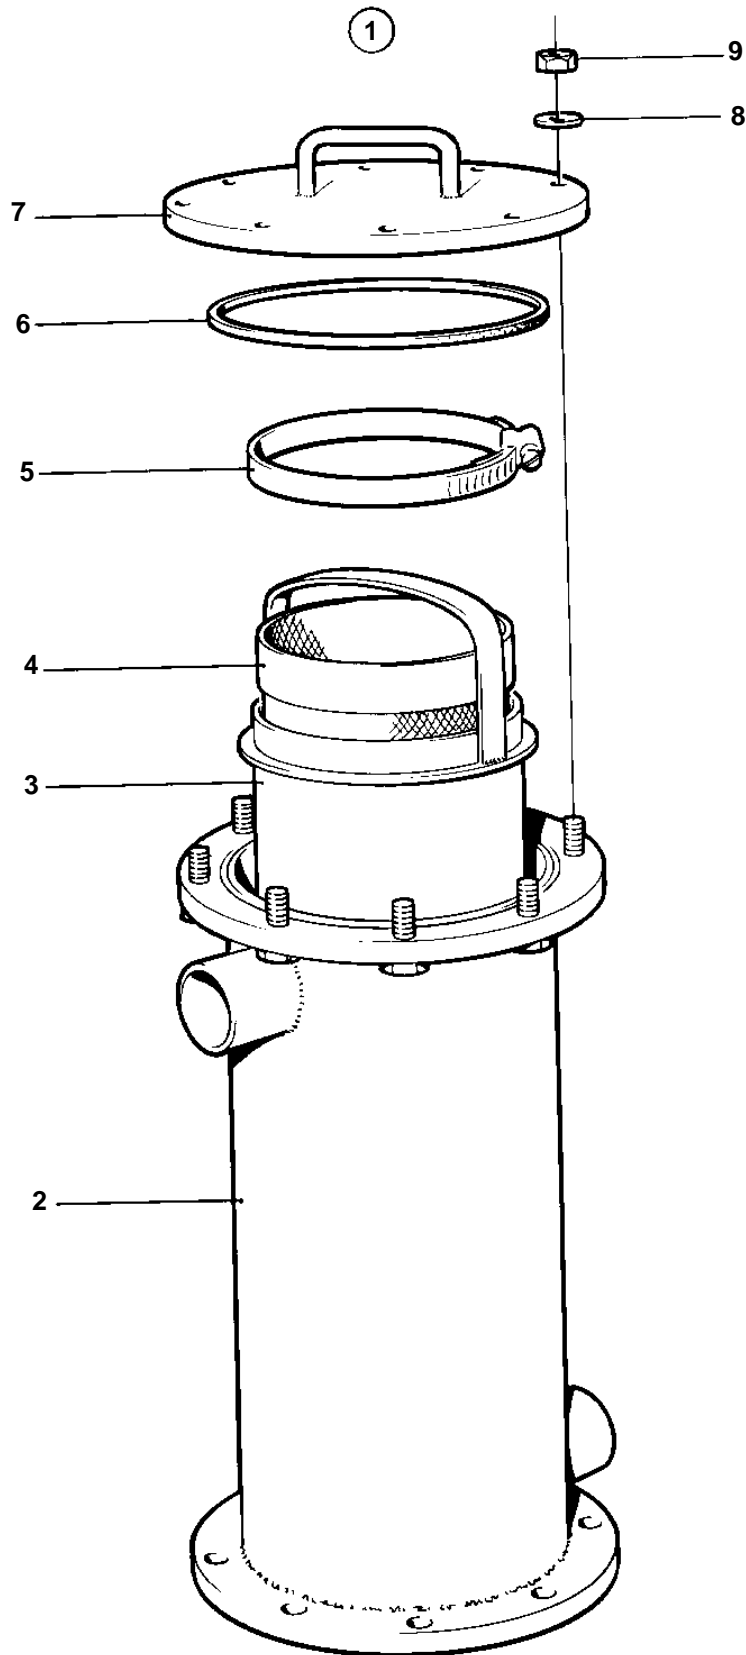

TAMD162C-C, TAMD163A-A, TAMD163P-A

5552

TAMD162C-C, TAMD163A-A, TAMD163P-A

| REF | PART NO. | QTY | DESCRIPTION      |
|-----|----------|-----|------------------|
| 1   | 843957   | 1   | Sea water filter |
| 2   |          | 1   | · Filter housing |
| 3   |          | 1   | · Filter basket  |
| 4   | 843971   | 1   | · Filter bag     |
| 5   | 949000   | 1   | · Clamp          |
| 6   | 925287   | 1   | · O-ring         |
| 7   |          | 1   | · Cover          |
| 8   | 955900   | 8   | · Washer         |
| 9   | 955785   | 8   | · Nut            |