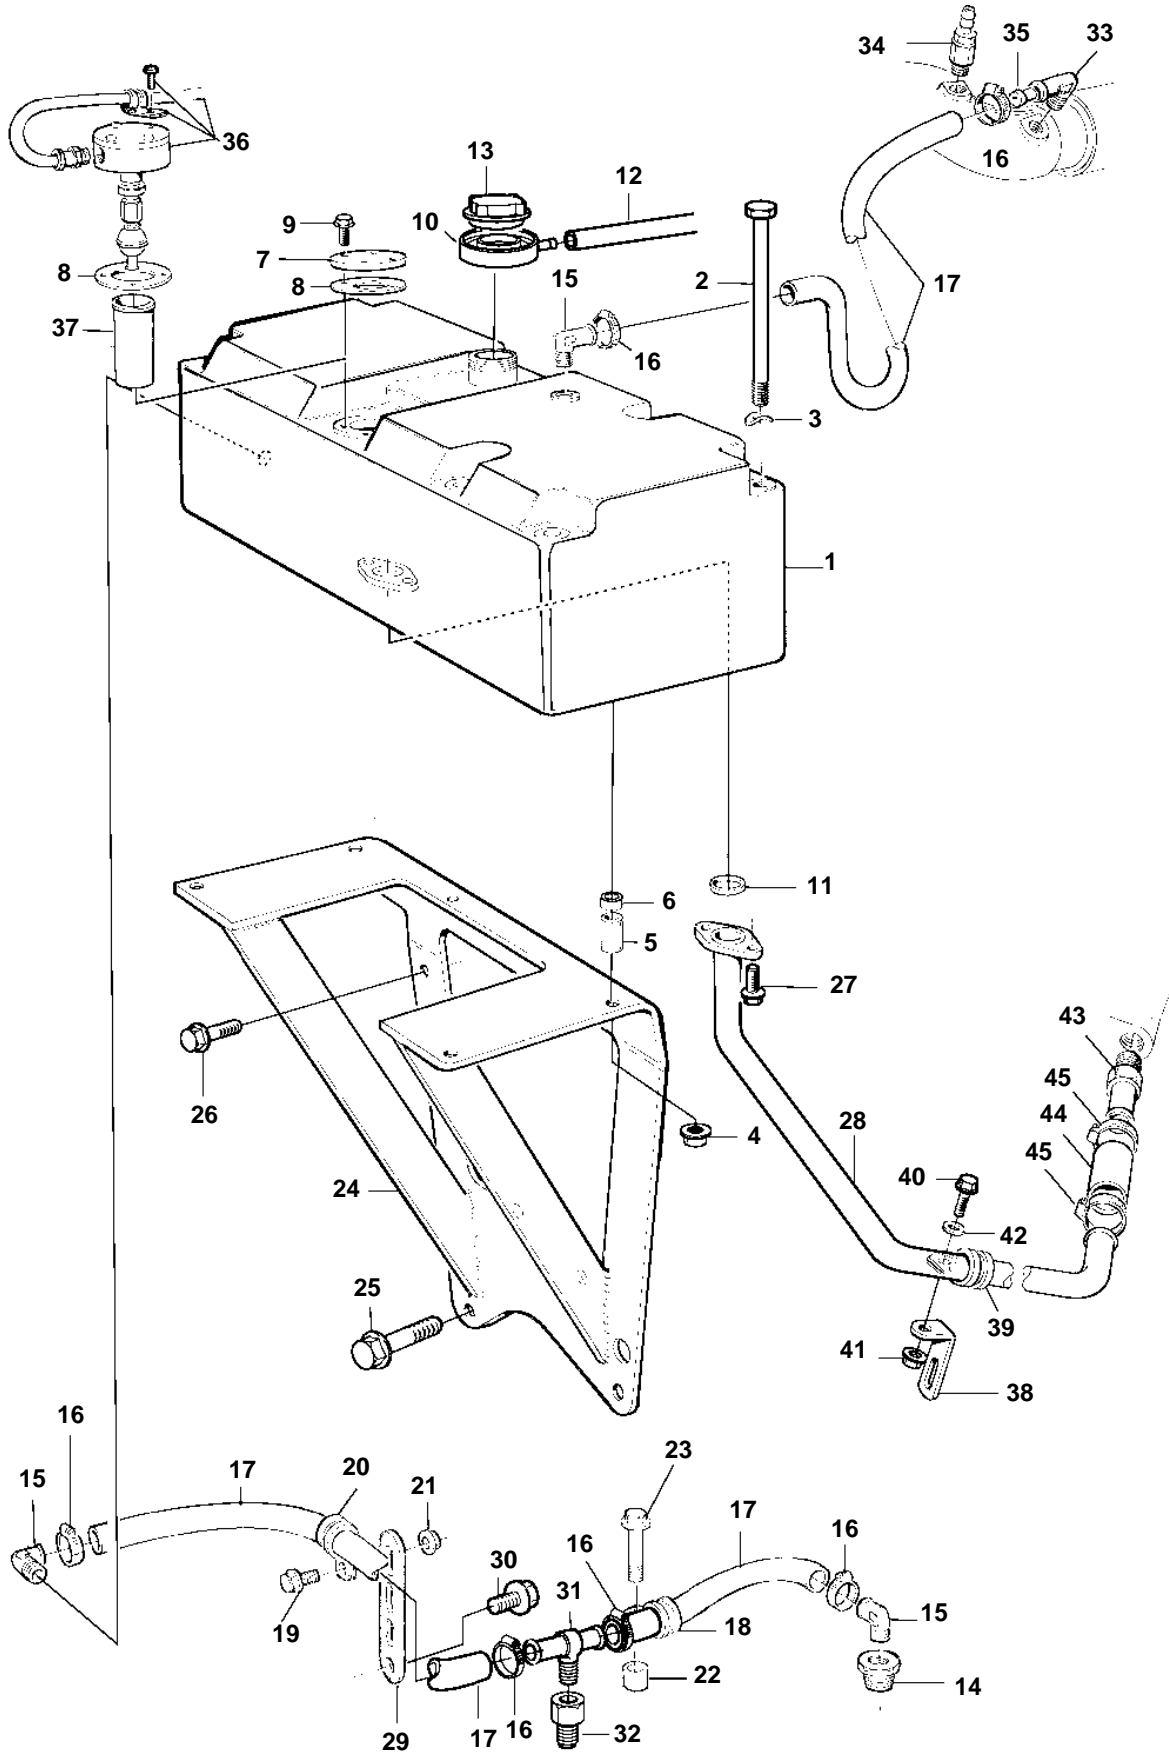

TAMD162C-C

18224

TAMD162C-C

REF	PART NO.	QTY	DESCRIPTION	SEE SEC.	NOTES
1	866767	1	Expansion tank		
2	973253	4	Screw		
3	941908	4	Spring washer		
4	971095	4	Nut		
5	845884	4	Spacer sleeve		
6	842930	4	Spacer sleeve		
7	843760	1	Cover		
8	863715	1	Gasket		
9	965199	4	Screw		
10	3828863	1	Rubber collar		
11	862637	1	Gasket		
12	192618	X	Hose		L=1100mm
13	1674083	1	Pressure cap		
14	479954	1	Nipple, exhaust manifold		
15	942758	3	Nipple		
16	943470	6	Hose clamp		
17	943367	X	Hose		
18	949747	1	Clamp		
19	967949	1	Screw		
20	952630	1	Clamp		
21	949278	1	Lock nut		
22	820506	1	Spacer sleeve		
23	965184	1	Screw		
24	862548	1	Bracket		
25	965189	4	Flange screw		
26	973924	1	Flange screw		(965179)
27	946173	1	Flange screw		
28	3825521	1	Coolant pipe		
29	965545	1	Bracket		
30	946379	1	Screw, timing gear cover		
31	948092	1	Nipple		
32	862109	1	Nipple, collecting pipe		
33	479953	1	Elbow nipple		
34	966871	1	Tap		
35	865754	1	Orifice sleeve		
36		1	Level sensor	2682	
37		1	Splash pipe	2682	
38	965555	1	Bracket, timing gear cover		
39	952634	1	Clamp		
40	946934	1	Flange screw		
41	949278	1	Lock nut		
42	960140	1	Washer		
43	941845	1	Nipple, water pump		
44	944386	X	Hose		L=60mm
45	961667	2	Hose clamp		