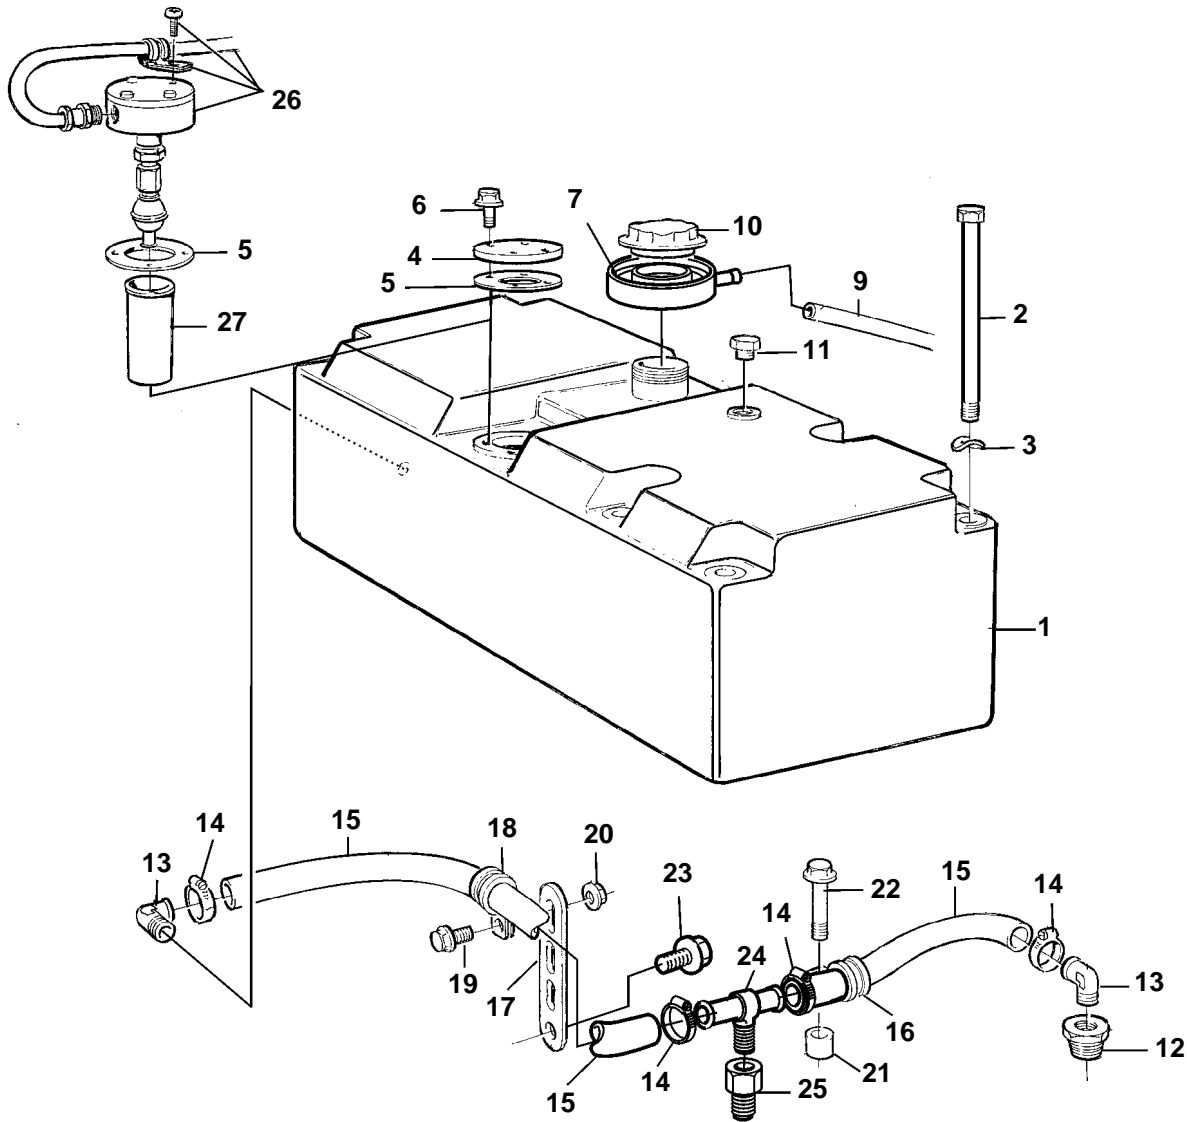

TAMD162C-C

18222

TAMD162C-C

REF	PART NO.	QTY	DESCRIPTION	SEE SEC.	NOTES
1	866767	1	Expansion tank		
2	970966	6	Screw		
3	941908	6	Spring washer		
4	843760	1	Cover		
5	863715	1	Gasket		
6	965199	4	Screw		
7	3828863	1	Rubber collar		
9	192618	X	Hose		L=1100mm
10	1674083	1	Pressure cap		
11	861551	1	Plug		
12	479954	1	Nipple, exhaust manifold		
13	942758	2	Nipple		
14	943470	4	Hose clamp		
15	943367	X	Hose		
16	949747	1	Clamp		
17	965545	1	Bracket		
18	952630	1	Clamp		
19	967949	1	Screw		
20	949278	1	Lock nut		
21	820506	1	Spacer sleeve		
22	965184	1	Screw		
23	946379	1	Screw, timing gear cover		
24	948092	1	Nipple		
25	862109	1	Nipple, collecting pipe		
26		1	Level sensor	2682	
27		1	Splash pipe	2682	