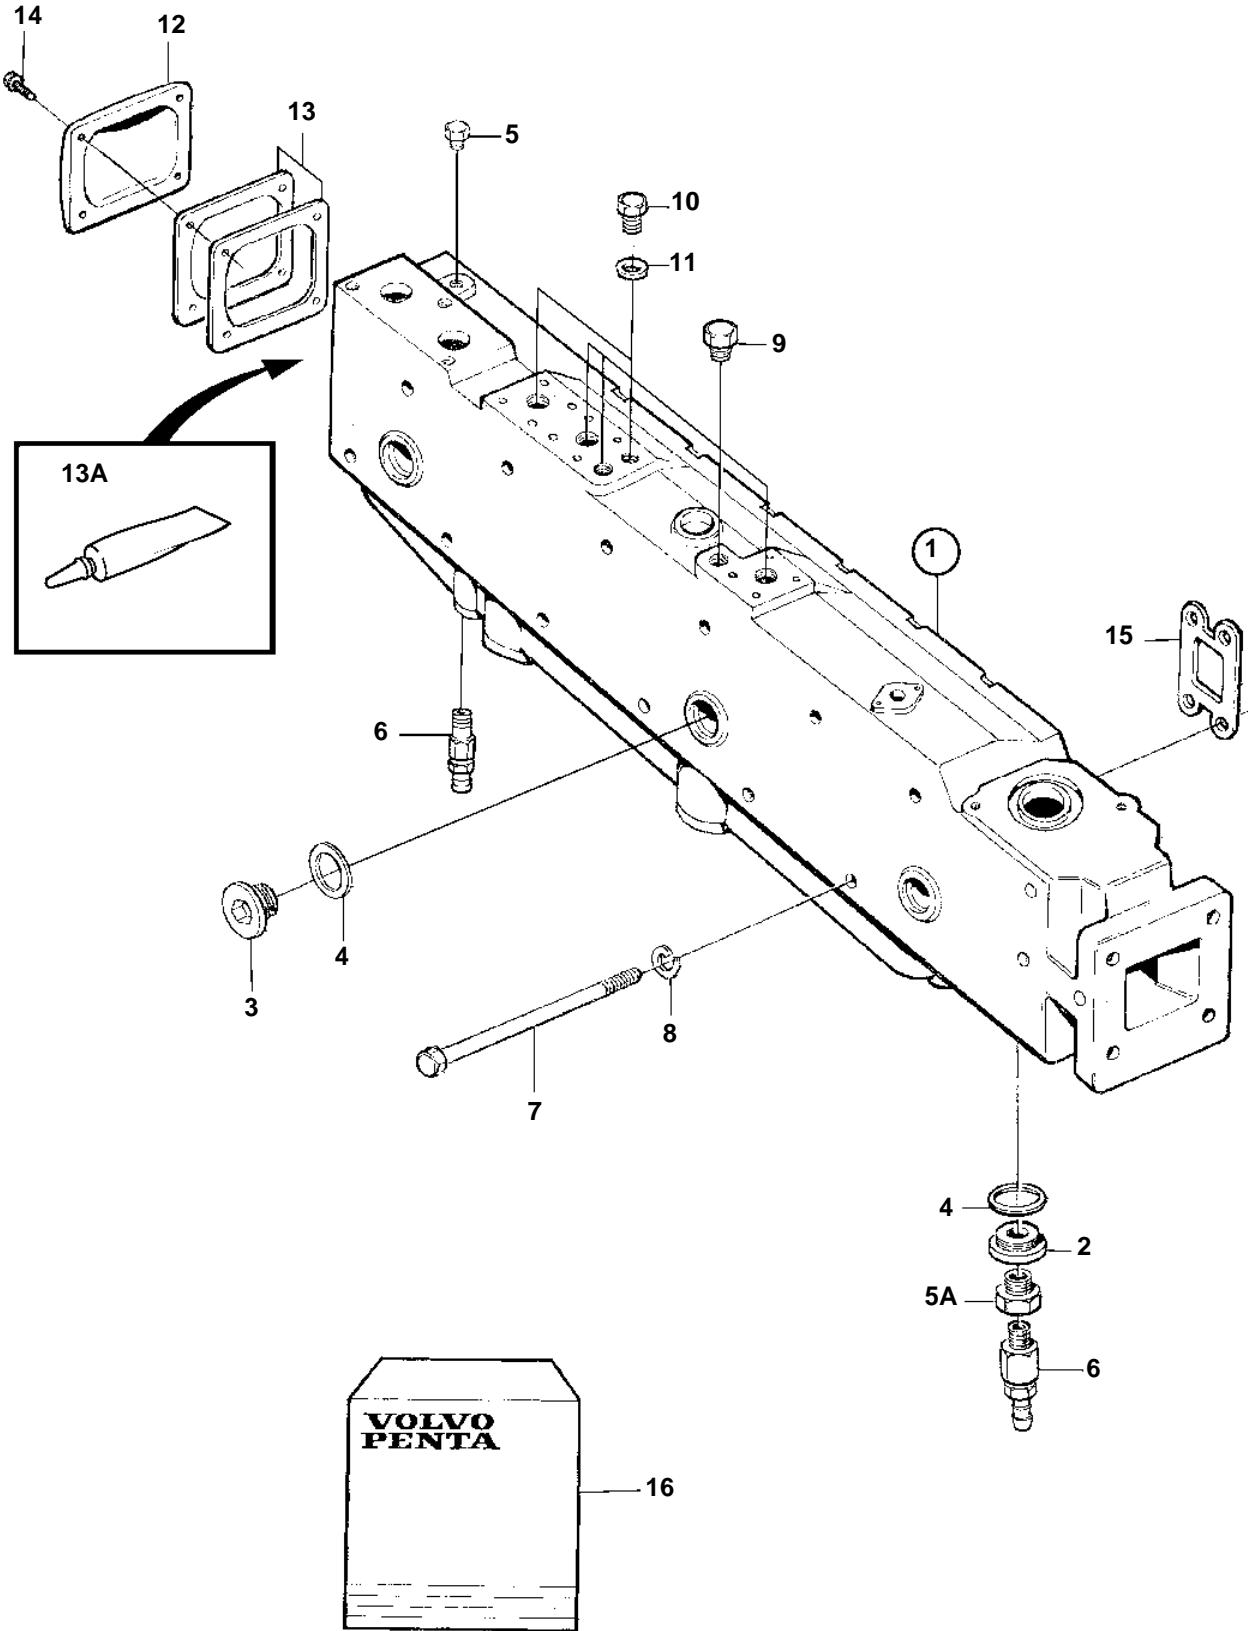

TAMD162A, TAMD162B, TAMD162C, TAMD162C-B

17876

TAMD162A, TAMD162B, TAMD162C, TAMD162C-B

REF	PART NO.	QTY	DESCRIPTION	NOTES
1	849774	1	Exhaust pipe	SN-XXXXXXXXXX/18410. Replaced by 3827486.
2	821335	1	• Plug	SNXXXXXXXXXX/18411-
3	467367	11	• Plug	
4	469328	12	• Gasket	
5	479979	5	• Plug, 1/8-NPTF	(191026)
5A	16291	1	Nipple	SNXXXXXXXXXX/18411-
6	947894	2	Drain cock	
7	970966	12	Screw	
8	941908	12	Spring washer	
9	479956	3	Plug, 1/2-NPTF	
10	960632	1	Plug	
11	947624	1	Gasket	
12	849011	1	Cover	
13	849399	2	Gasket	REPL BY 1161231
13A	1161231	X	Sealant	BLACK, 0,31L
14	945444	4	Flange screw	
15	3165748	6	Gasket	
16	876806	1	Gasket kit, exhaust manifold	