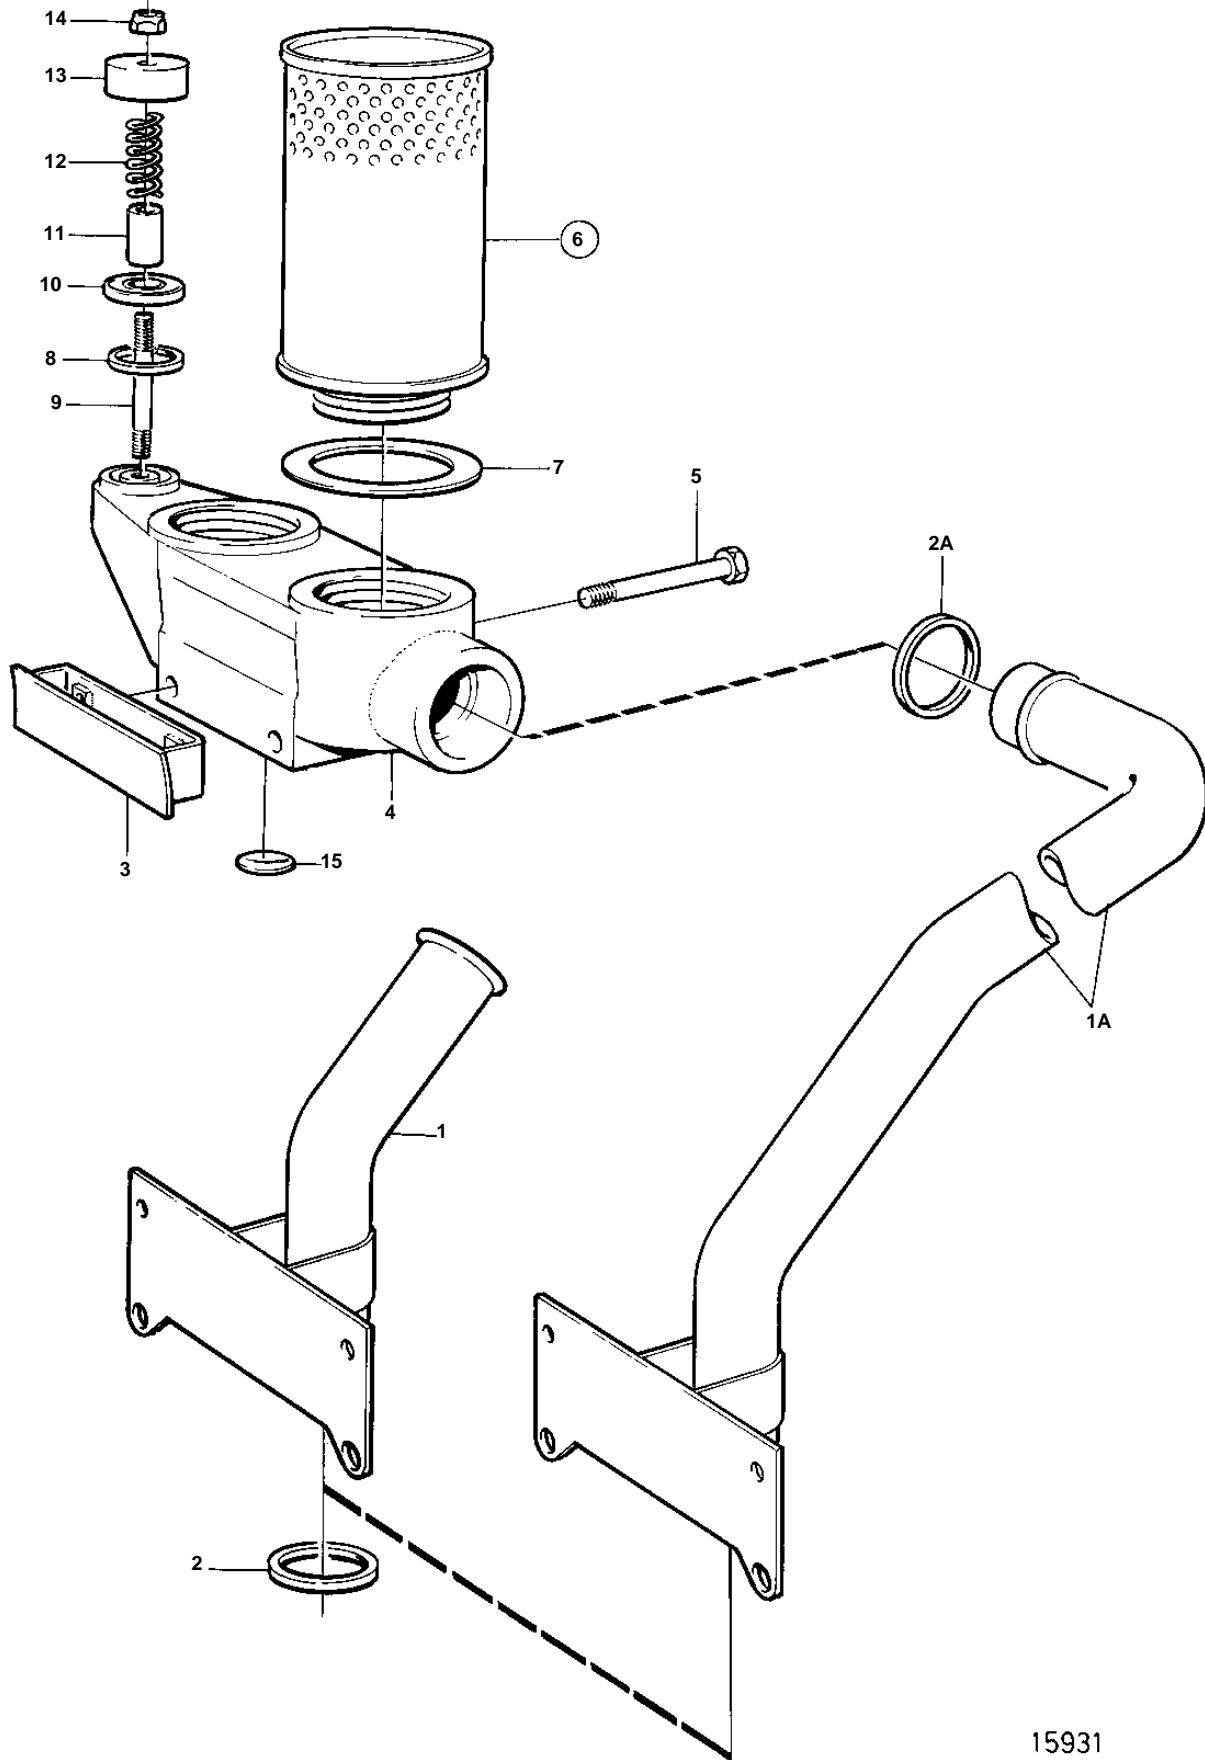

TAMD162A, TAMD162B, TAMD162C, TAMD162C-B

**TAMD162A, TAMD162B, TAMD162C, TAMD162C-B**

| REF | PART NO. | QTY | DESCRIPTION                                    |    | NOTES                                     |
|-----|----------|-----|--|----|---|
| 1   | 849466   | 1   | Breather pipe, TAMD162A,TAMD162C<br>TAMD162C-B | SO |   |
| 1A  | 864356   | 1   | Tube, TAMD162B                                 |    | SN-1101048403/XXXXXX. Replaced by 865759. |
|     | 865759   | 1   | Breather pipe, TAMD162B                        | SO | SN1101048404/XXXXXX-                      |
| 2   | 421158   | 1   | Sealing ring                                   |    |   |
| 2A  | 421158   | 1   | Sealing ring                                   |    |   |
| 3   |          | 1   | Bracket, air filter                            |    | SN-1101048403/XXXXXX                      |
| 4   | 3826199  | 1   | Connector housing                              |    |   |
| 5   | 965216   | 2   | Screw  |    |   |
| 6   | 876069   | 2   | Filter   |    |   |
| 7   | 843449   | 2   | · Gasket                                       |    |   |
| 8   | 421158   | 1   | Sealing ring                                   |    |   |
| 9   | 924058   | 1   | Stud   |    |   |
| 10  | 842972   | 1   | Valve disc                                     |    |   |
| 11  | 842974   | 1   | Spacer sleeve                                  |    |   |
| 12  | 843905   | 1   | Spring   |    |   |
| 13  | 842975   | 1   | Cover  |    |   |
| 14  | 949278   | 1   | Lock nut                                       |    |   |
| 15  | 955100   | 1   | Plug   | SO |   |