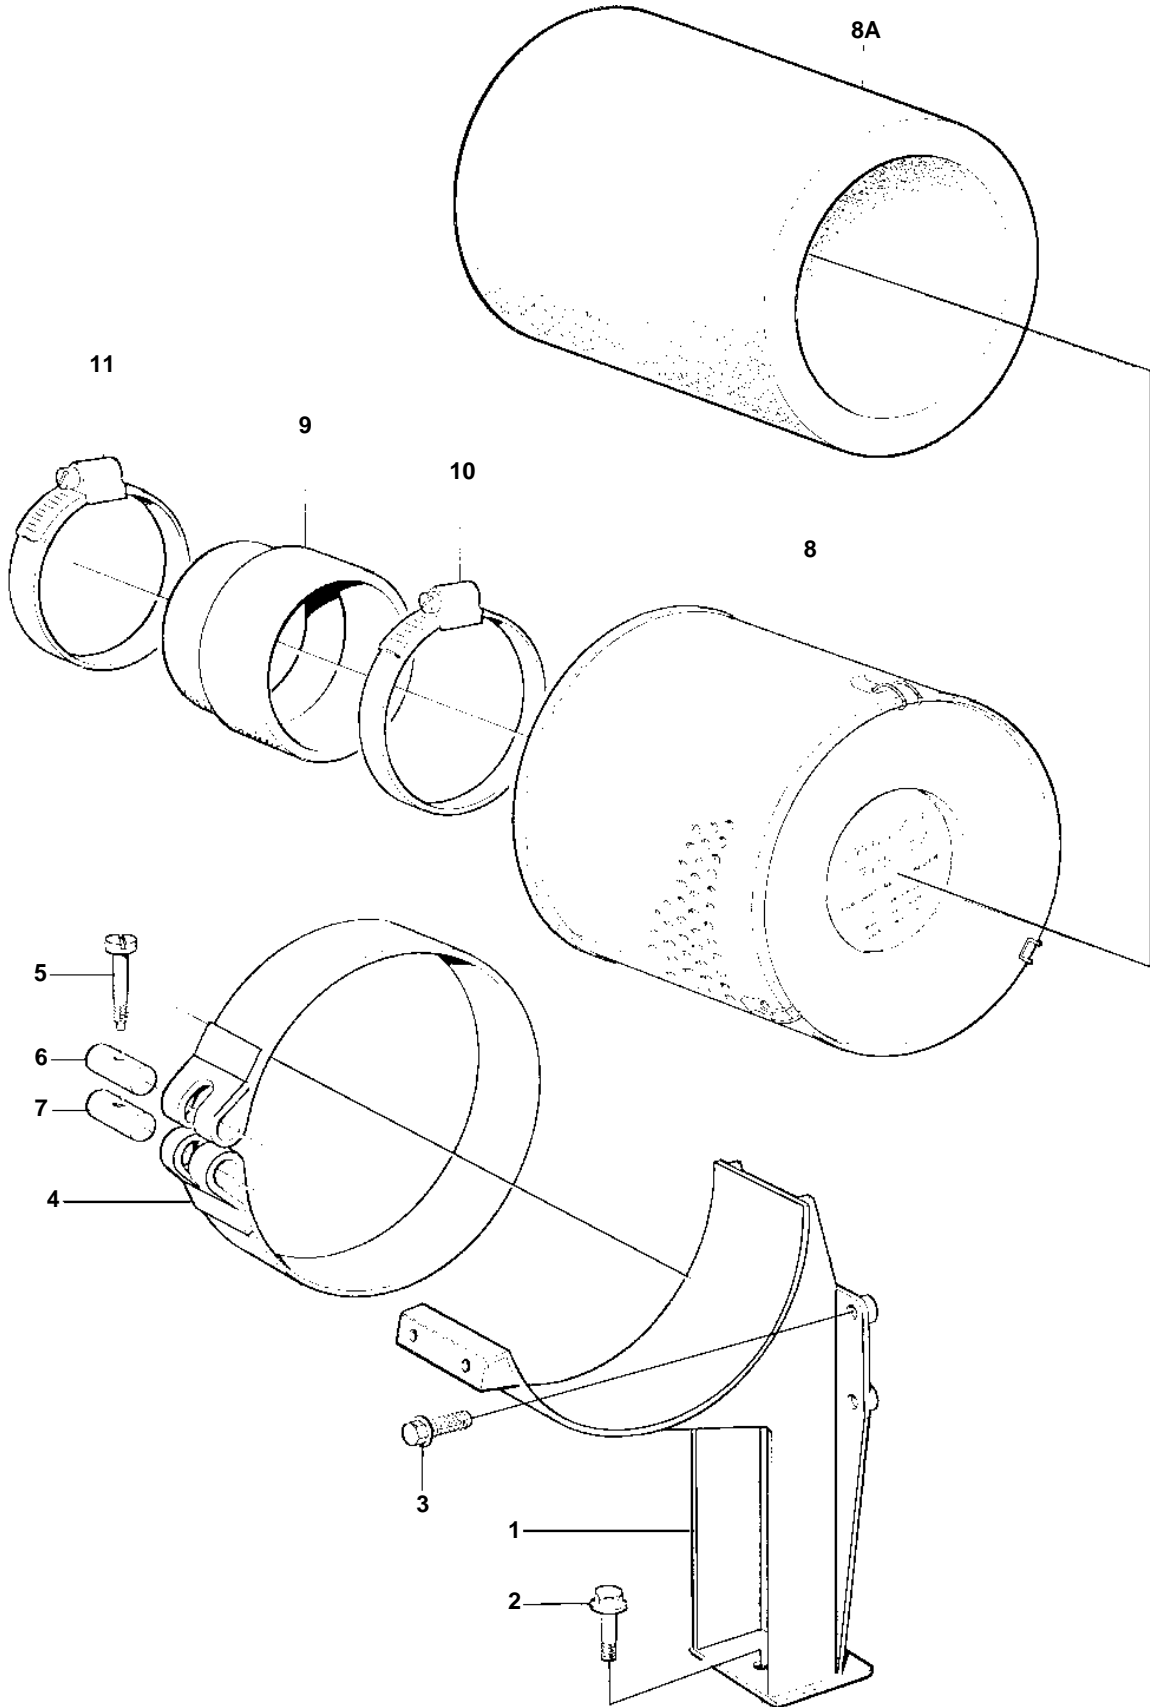

TAMD162B

16242

TAMD162B

REF	PART NO.	QTY	DESCRIPTION		NOTES
1	864116	1	Bracket		SN-1101048403/XXXXXX. Replaced by 865570.
	865570	1	Bracket	SO	SN1101048404/XXXXXX-
2	946440	2	Flange screw		
3	946671	4	Flange screw		
4	848922	1	Tensioning band		
5	31406	1	Screw		
6	31405	1	Pin, unthreaded		
7	31404	1	Pin, threaded		
8	864295	1	Air cleaner		
8A	864954	1	· Filter		
9	843409	1	Fitting		
10	943484	1	Hose clamp		
11	853012	1	Hose clamp		