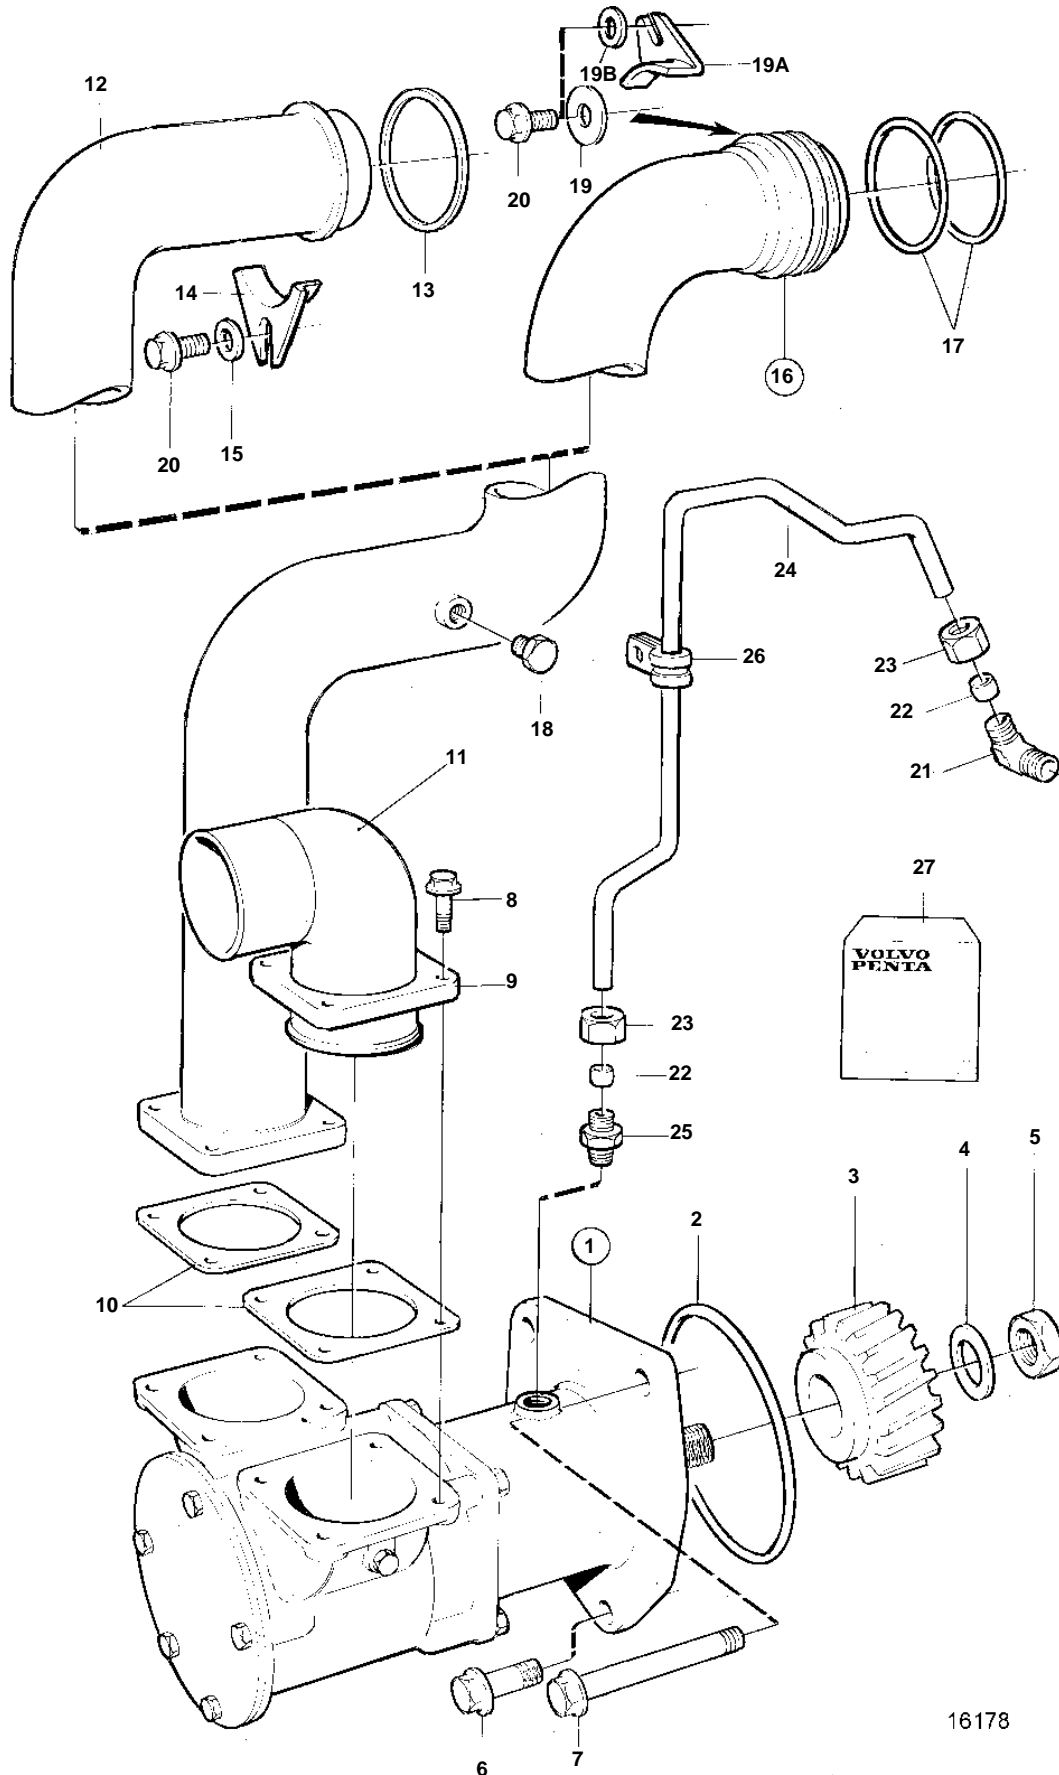

TAMD162A, TAMD162B, TAMD162C, TAMD162C-B

16178

TAMD162A, TAMD162B, TAMD162C, TAMD162C-B

REF	PART NO.	QTY	DESCRIPTION	SEE SEC.	NOTES
1	863437	1	Sea water pump		SN-1101051133/XXXXX. Replaced by 1ea rebuilt kit 876809.
				1126	
	3825493		Sea water pump		SN1101051134/XXXXX-. Included in rbuild kit 876809.
				1107	
2	975610	1	O-ring		
3	848810	1	Gear		
4	955903	1	Washer		
5	955786	1	Nut		
6	966356	1	Flange screw		
7	966368	2	Flange screw		
8	946441	8	Screw		
9	842867	1	Flange		
10	862583	2	Gasket		Included in rbuild kit 876809.
11	842868	1	Hose attachment		O.D=63mm, ALT
	863294	1	Riser		O.D=57mm, ALT
12	863297	1	Tube		SN-1101051753/XXXXX. Replaced by 1ea cooling pipe complete 876701.
13	863209	1	Sealing ring		SN-1101051753/XXXXX. Included in rbuild kit 876809.
14	864559	1	Clamp		SN-1101051753/XXXXX
15	966674	1	Washer		SN-1101051753/XXXXX. Replaced by 1ea washer 976944.
16	876701	1	Coolant pipe		SN1101051754/XXXXX-
17	925072	2	· O-ring		SN1101051754/XXXXX-
18	861551	1	· Plug		SN1101051754/XXXXX-
19	947354	1	Washer		SN1101051754/XXXXX-,ALT
19A	864559	1	Clamp		SN1101051754/XXXXX-,ALT
19B	966674	1	Washer		SN1101051754/XXXXX-,ALT. Replaced by 1ea washer 976944.
20	944926	1	Flange screw		
21	954385	1	Elbow nipple, cylinder block		SN1101051134/XXXXX-. Included in rbuild kit 876809.
22	954364	2	Fitting		SN1101051134/XXXXX-
23	954356	2	Cap nut		SN1101051134/XXXXX-
24	3825494	1	Oil feed pipe		SN1101051134/XXXXX-
25	945850	1	Nipple		SN1101051134/XXXXX-. Included in rbuild kit 876809.
26	947191	1	Clamp, timing gear cover		SN1101051134/XXXXX-. Included in rbuild kit 876809.
27	875697	1	Impeller kit		
	876209	1	Repair kit		
	876809	1	Sea water pump		