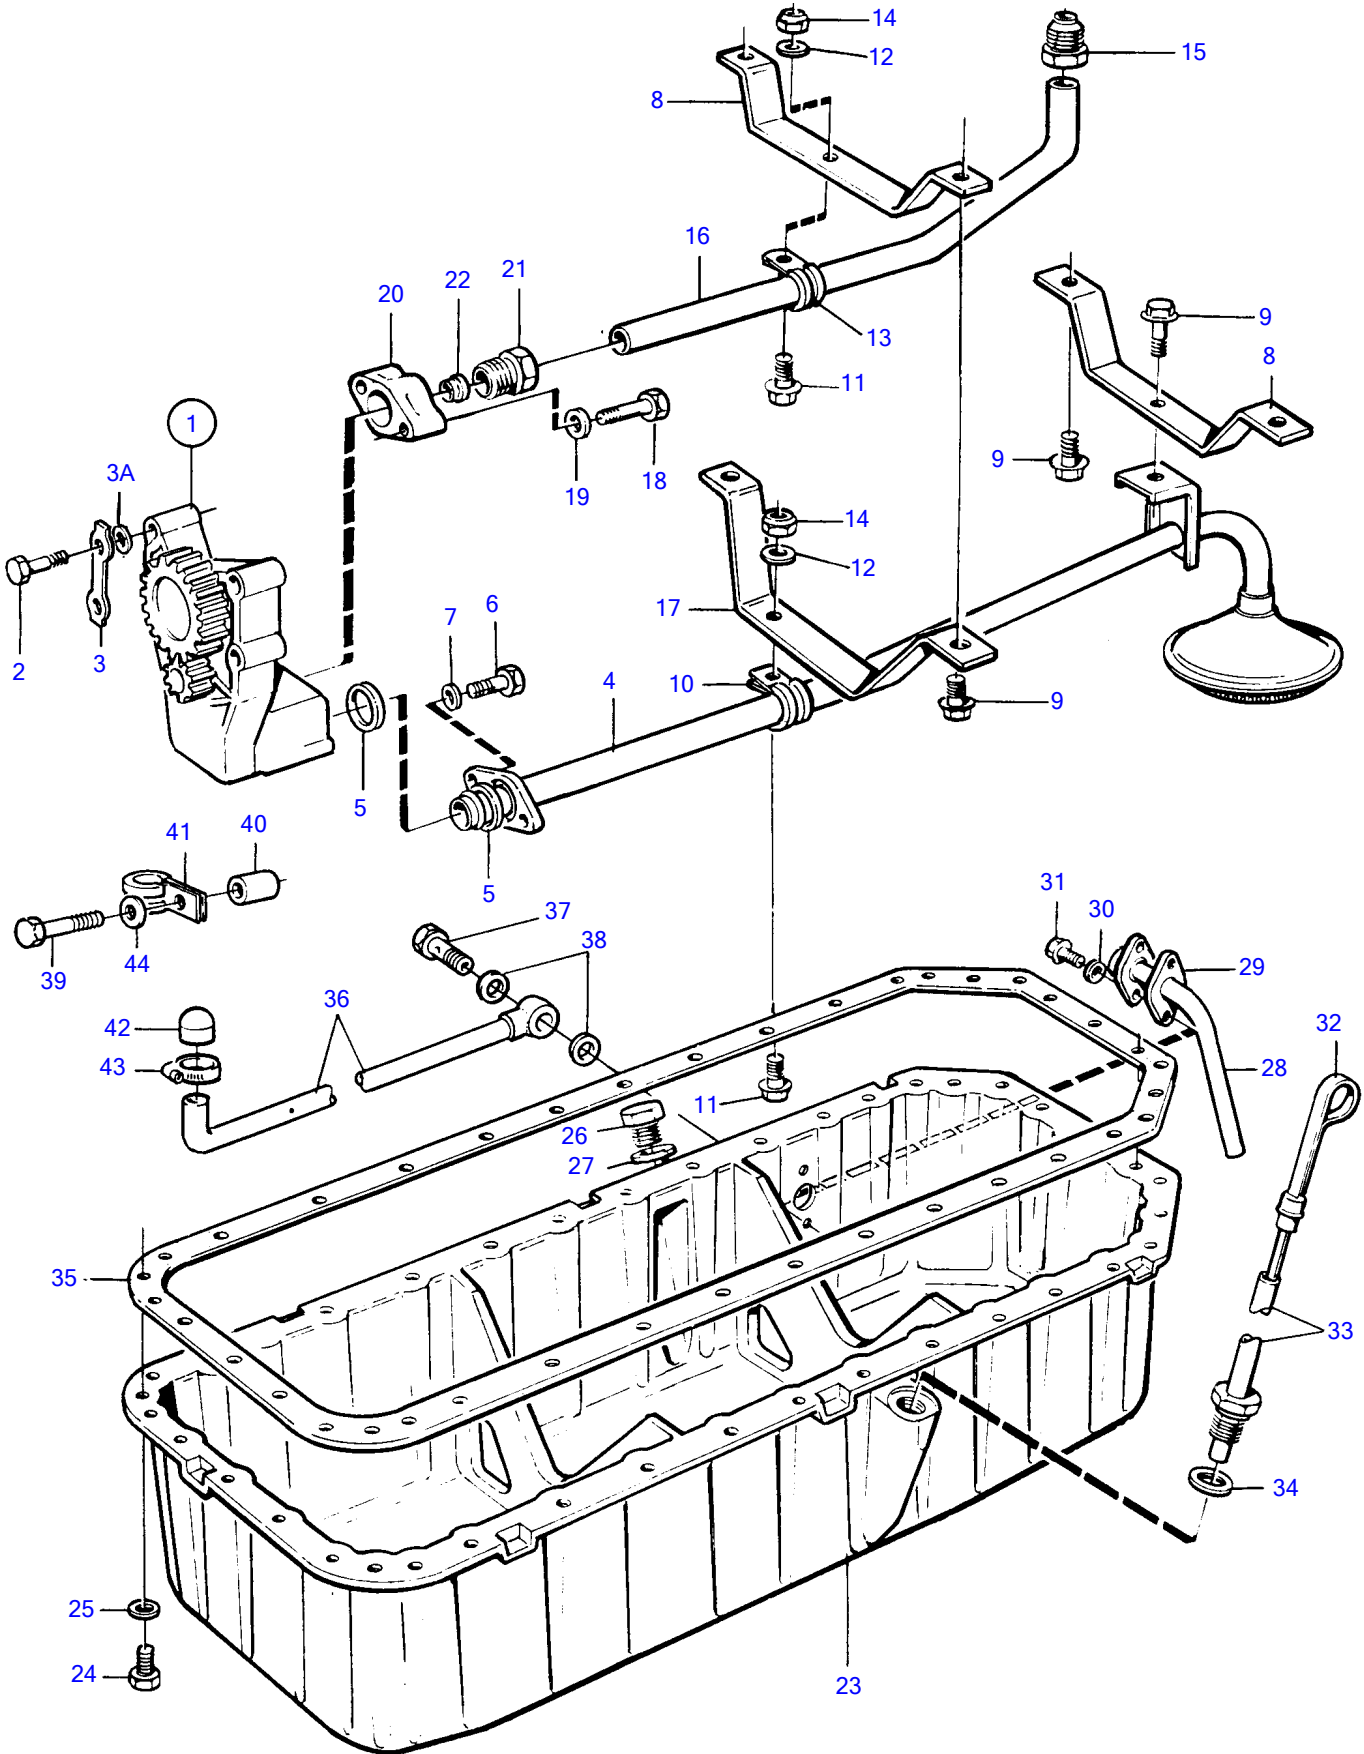

TAMD122A, TMD122A

TAMD122A, TMD122A

REF	PART NO.	QTY	DESCRIPTION	SEE SEC.	NOTES
1	470343	1	Oil pump		SN-XXXXXXXXXXXX/146170
			.	1736	
	478285	1	Oil pump		SNXXXXXXXXXXXX/146171- SN-XXXXXXXXXXXX/170484
			.	1736	
	478649	1	Oil pump		SNXXXXXXXXXXXX/170485-
			.	752	
2	955538	4	Hexagon screw		
3	190529	2	Tab washer		Early type
3A	942336	4	Spring washer		Late type
4	849045	1	Suction pipe		
5	470383	2	Sealing ring		
6	955533	2	Hexagon screw		
7	941907	2	Spring washer		
8	470918	2	Bracket		
9	942402	6	Flange screw		
10	1545431	1	Attaching clamp		
11	942402	2	Flange screw		
12	941907	2	Spring washer		
13	1545432	1	Attaching clamp		
14	955826	2	Hexagon nut		
15	466908	1	Fitting		
16	470375	1	Oil pressure pipe		
17	470893	1	Bracket		
18	959794	2	Hexagon screw		
19	941907	2	Spring washer		
20	470376	1	Spacer		
21	470377	1	Fitting		
22	956973	1	Ferrule		
23	848812	1	Sump		Replaced by 1pcs 864149, sump, 1pcs 864133, bracket, 1pcs 864216, pipe and 9pcs 942402, flange screw.
	864149	1	Crankcase	1187	
24	955525	43	Hexagon screw		
25	941907	43	Spring washer		
26		1	Plug		
27	957187	1	Gasket		
28	848986	1	Oil draining pipe		
29	862602	1	Gasket		
30	941907	2	Spring washer		
31	955525	2	Hexagon screw		
32	848984	1	Oil dipstick		
33	848983	1	Tube		
34	957187	1	Gasket		
35	478505	1	Gasket		
36	844870	1	Oil scavenging pipe		
37	26013	1	Hollow screw		
38	947624	2	Gasket		
39	940161	1	Hexagon screw		
40	807182	1	Spacer sleeve		
41	949747	1	Clamp		
42	842235	1	Cardboard tube		
43	943471	1	Hose clamp		
44	941907	1	Spring washer		