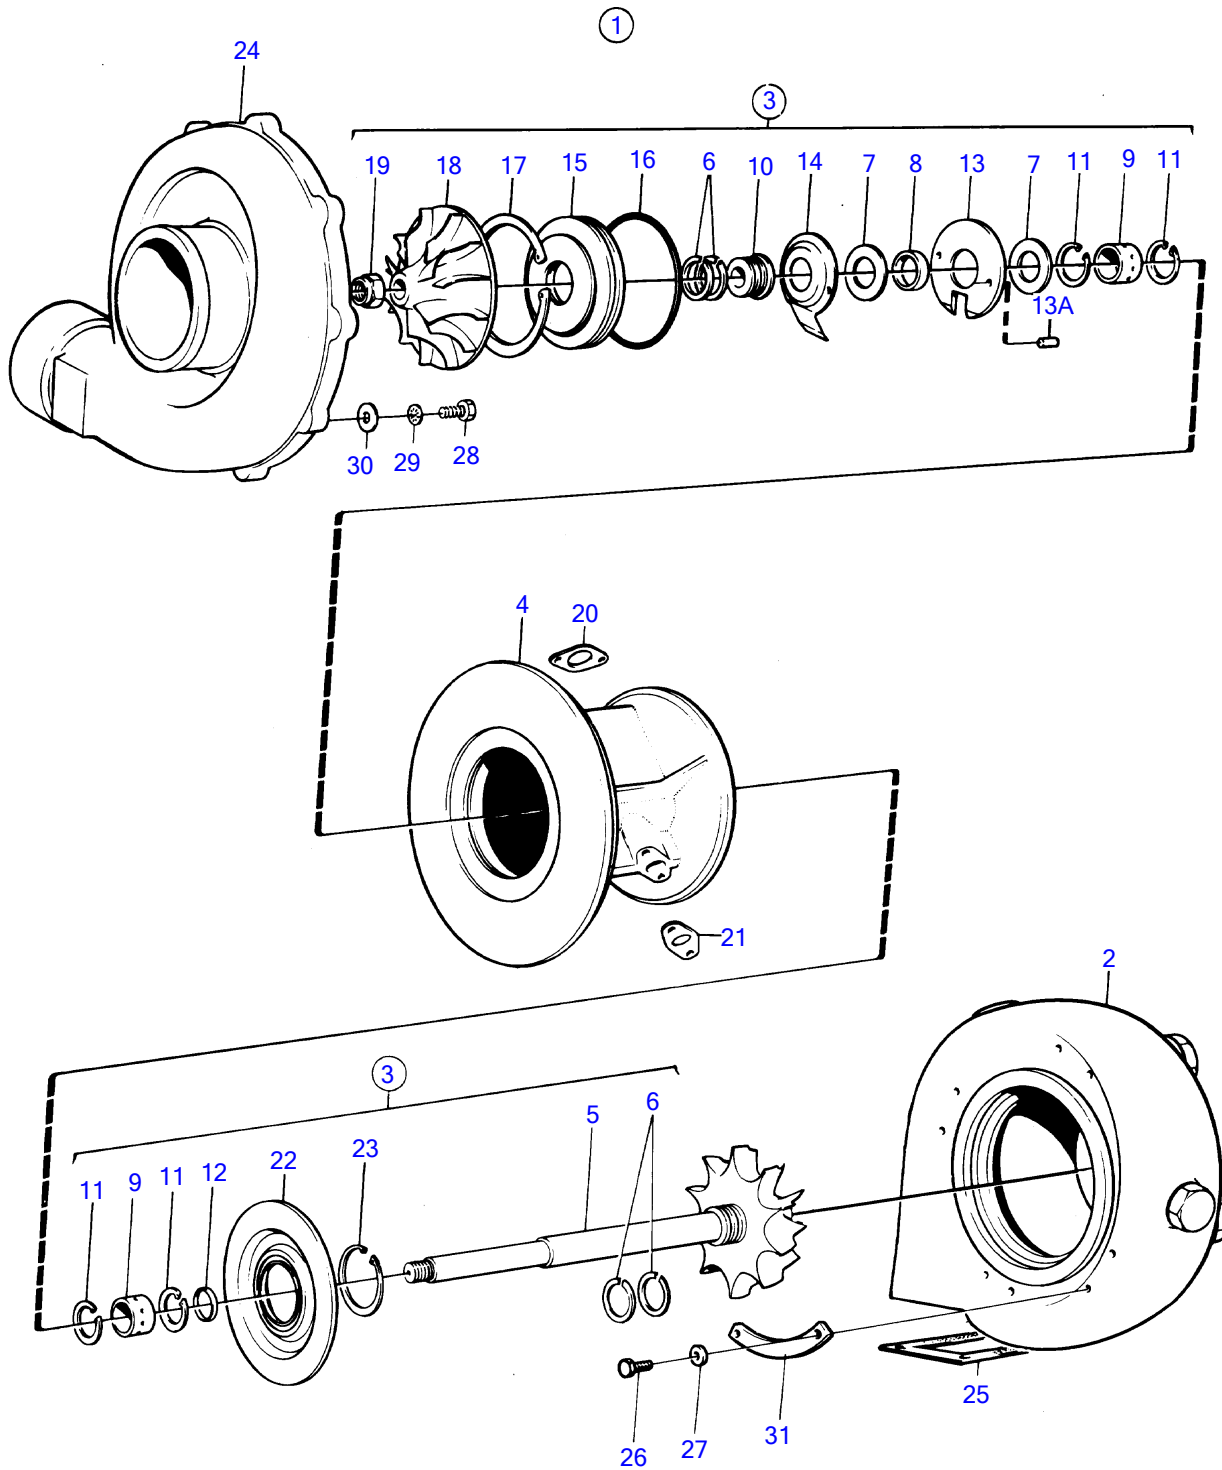

TAMD122A, TMD122A

10088

TAMD122A, TMD122A

REF	PART NO.	QTY	DESCRIPTION	NOTES
1	3802018	1	Turbocharger	(846241)
2		1	• Turbine housing	
3	(849799)	1	• Rotor	Obsolete part
4		1	• • Bearing housing	
5	(849800)	1	• • Turbine rotor	Obsolete part
6	(411794)	2	• • Piston ring	Obsolete part
7	(467026)	2	• • Thrust ring	Obsolete part
8	(422660)	1	• • Spacer sleeve	Obsolete part
9	(467023)	2	• • Bearing	Obsolete part
10	(467556)	1	• • Ring retainer	Obsolete part
11	(417727)	4	• • Lock ring	Obsolete part
12	(843423)	1	• • Sleeve	Obsolete part
13	(467027)	1	• • Bearing	Obsolete part
13A	(842065)	2	• • Locating pin	Obsolete part
14	(422662)	1	• • Splash plate	Obsolete part
15	(467557)	1	• • Insert	Obsolete part
16	(465027)	1	• • O-ring	Obsolete part
17	(420467)	1	• • Lock ring	Obsolete part
18	(847633)	1	• • Compressor wheel	Obsolete part
19	(1518784)	1	• • Nut	Obsolete part
20	420641	1	• • Gasket	
21	1543360	1	• • Gasket	
22		1	• • End plate	
23	(422360)	1	• • Lock ring	Obsolete part
24		1	• Housing	
25	470939	1	• Gasket	
26	942342	8	• Hexagon screw	
27	(843422)	8	• Washer	Obsolete part
28	(420470)	10	• Screw	Obsolete part
29	(411809)	10	• Spring washer	Obsolete part
30	(1695715)	5	• Washer	Obsolete part
31	(843421)	4	• Striker plate	Obsolete part
	275946	1	Repair kit	