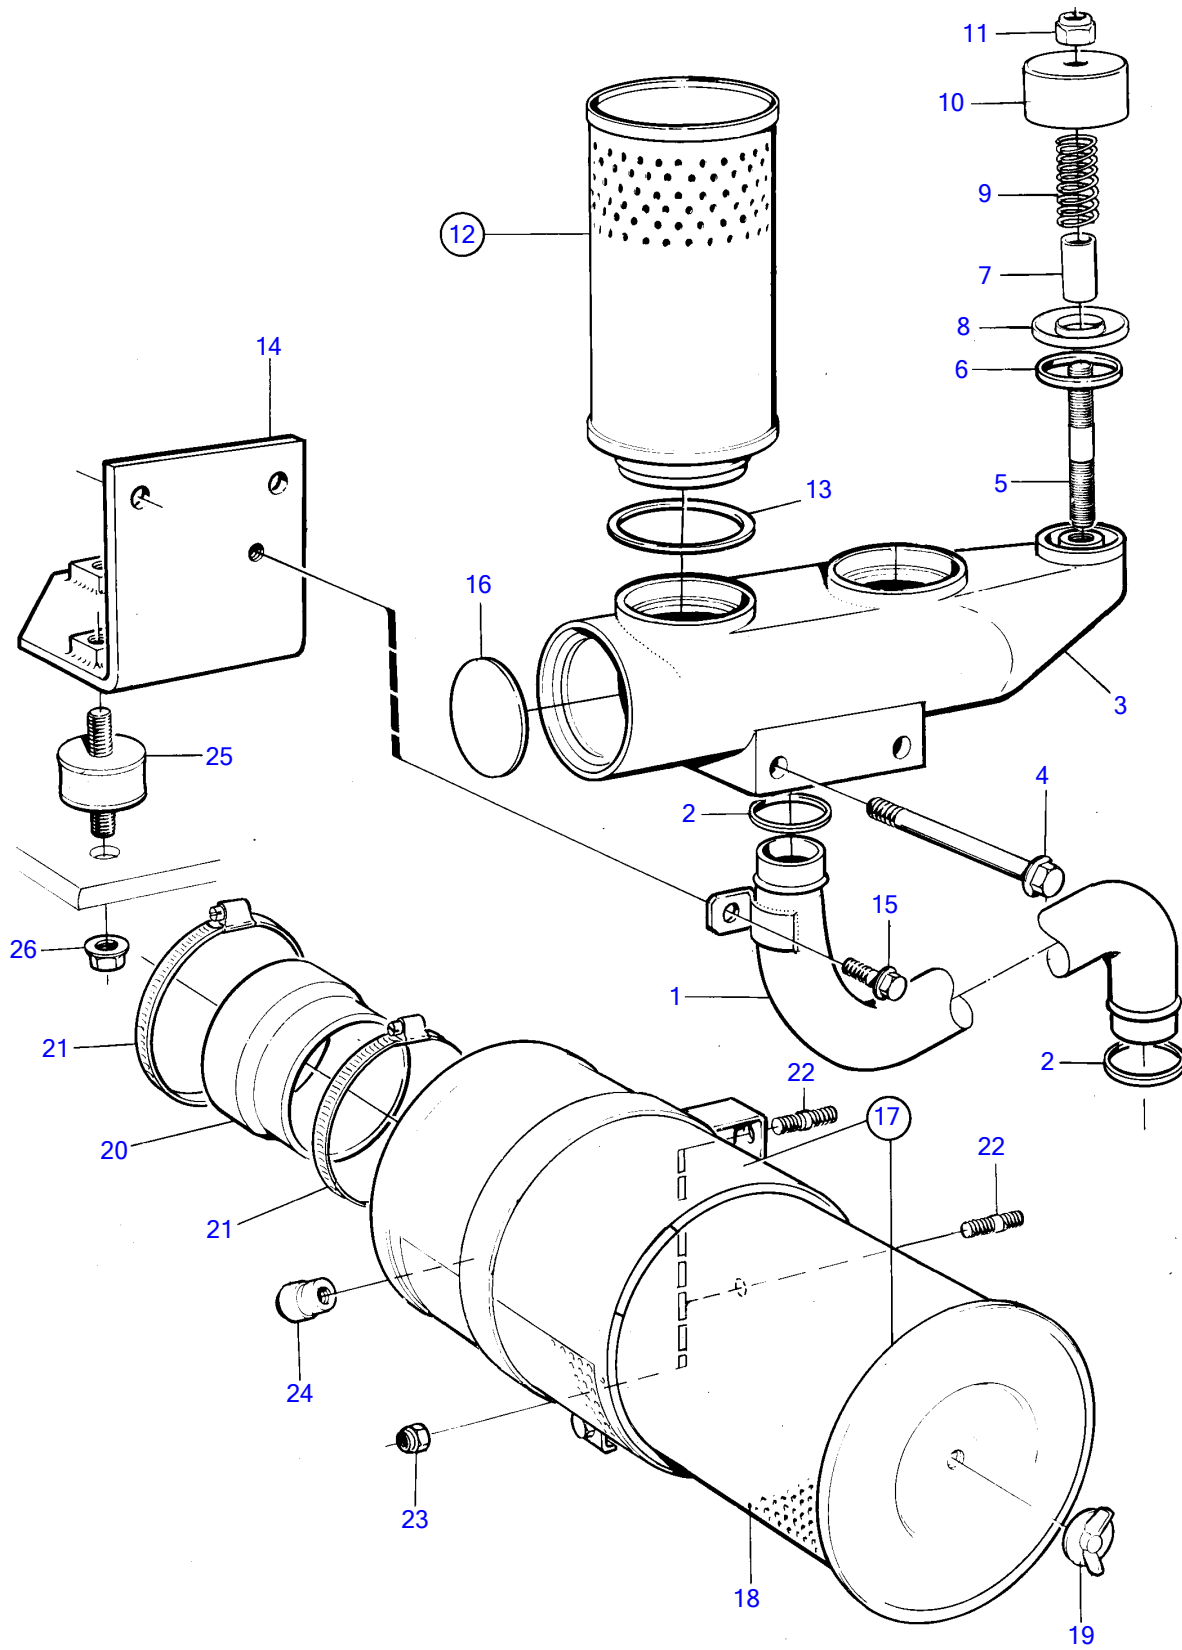

TAMD122P-B, TAMD122P-C

16739

TAMD122P-B, TAMD122P-C

REF	PART NO.	QTY	DESCRIPTION	NOTES
1	(3826333)	1	Breather pipe	Obsolete part
2	421158	2	Sealing ring	
3	3826199	1	Connector housing	(864338)
4	965180	2	Flange screw	
5	924058	1	Stud	
6	421158	1	Sealing ring	
7	842974	1	Spacer sleeve	
8	842972	1	Valve disc	
9	843301	1	Spring	
10	842975	1	Protecting casing	
11	963105	1	Lock nut	
12	876069	2	Filter	
13	843449	2	Gasket	
14	(3826330)	1	Bracket	Obsolete part
15	947107	1	Flange screw	
16	955100	1	Expansion plug	
17	866517	1	Air filter	
18	3836478	1	• Air filter insert	
19	8228567	1	• Wing nut, incl gasket	(3825522)
20	866617	1	Rubber collar	
21	961907	2	Hose clamp	
22	953259	2	Stud	
23	950354	2	Lock nut	
24	3828765	1	Pressure drop indica	(842037)
25	863415	3	Rubber cushion	
26	945408	3	Flange nut	