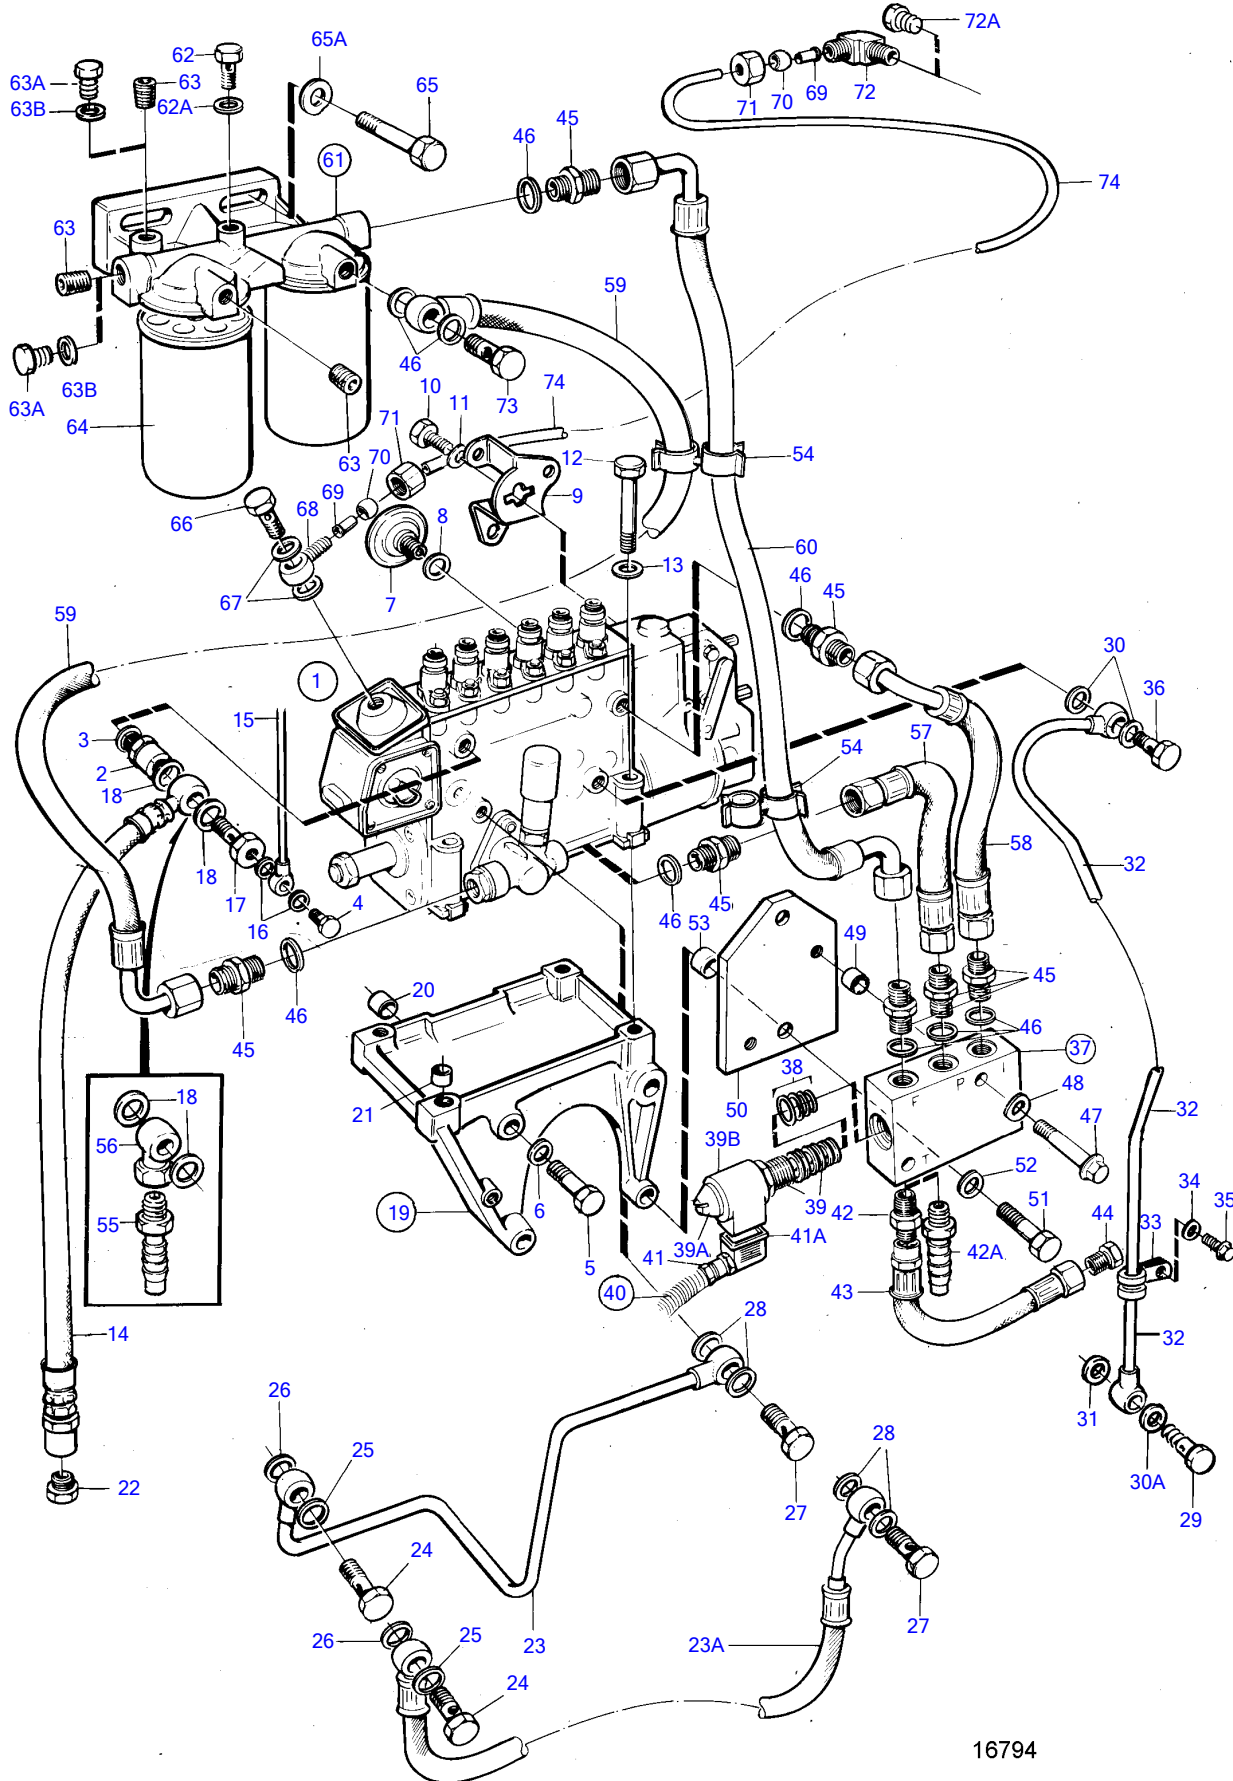

TMD122A

16794

TMD122A

| REF | PART NO. | QTY | DESCRIPTION | SEE SEC. | NOTES |
|-----|----------|-----|----------------------|----------|-----------------------------------|
| 1 | 3826532 | 1 | Injection pump | | With RSV governor. |
| | 3803790 | 1 | Injection pump, exch | | With RSV governor. |
| | | | . | 2094 | |
| | | | . | 6014 | |
| | | | . | 6014 | |
| | | | . | 6014 | |
| | | | . | 6014 | |
| | | | . | 6014 | |
| | 863798 | 1 | Injection pump | | With RQV governor |
| | 3803769 | 1 | Injection pump, exch | | With RQV governor |
| | | | . | 2094 | |
| | 866205 | 1 | Injection pump | | With GAC governor. |
| | 3803778 | 1 | Injection pump, exch | | With GAC governor. |
| | | | . | 2171 | |
| 2 | 3825154 | 1 | • Overflow valve | | |
| 3 | 15304 | 1 | Gasket | | |
| 4 | 74033 | 1 | Hollow screw | | |
| 5 | 955566 | 2 | Hexagon screw | | |
| 6 | 940280 | 2 | Spring washer | | |
| 7 | 477173 | 1 | Pressure equalizer | | |
| 8 | 969011 | 1 | Gasket | | |
| 9 | 848677 | 1 | Intermediate lever | | |
| 10 | 955271 | 1 | Hexagon screw | | |
| 11 | 941906 | 1 | Spring washer | | |
| 12 | 940156 | 4 | Hexagon screw | | |
| 13 | 190509 | 4 | Washer | | |
| 14 | 849076 | 1 | Fuel hose | | L=300mm, repl by 866964 |
| | 3830312 | 1 | Hose | | L=710mm (866964) |
| 15 | 844543 | 1 | Leak-off line | | |
| 16 | 947620 | 2 | Gasket | | |
| 17 | 16496 | 1 | Hollow screw | | |
| 18 | 969011 | 2 | Gasket | | |
| 19 | 478647 | 1 | Bracket | | |
| 20 | (423161) | 2 | • Guide sleeve | | Obsolete part |
| 21 | 417588 | 1 | • Guide sleeve | | |
| 22 | 22753 | 1 | Nipple | | |
| 23 | 470514 | 1 | Oil pressure pipe | | |
| 23A | 3829244 | 1 | Oil hose | | SNXXXXXXXXXX/235665- (3826447) |
| 23 | | | | | |
| 24 | 837709 | 1 | Hollow screw | | |
| 25 | 11994 | 1 | Gasket | | |
| 26 | 18666 | 1 | Gasket | | |
| 27 | 48634 | 1 | Hollow screw | | |
| 28 | 947281 | 2 | Gasket | | |
| 29 | 942007 | 1 | Hollow screw | | |
| 30 | 947281 | 2 | Gasket | | SN-XXXXXXXXXX/233031 |
| | 969011 | 2 | Gasket | | SNXXXXXXXXXX/233032- |
| 30A | 11994 | 1 | Gasket | | |
| 31 | 942703 | 1 | Gasket | | |
| 32 | 422246 | 1 | Return pipe | | |
| 33 | 952623 | 1 | Clamp | | SN-XXXXXXXXXX/233031 |
| 34 | 941906 | 1 | Spring washer | | SN-XXXXXXXXXX/233031 |
| 35 | 950045 | 1 | Cross recessed screw | | SN-XXXXXXXXXX/233031 |
| 36 | 48634 | 1 | Hollow screw | | SN-XXXXXXXXXX/233031 |
| | 25167 | 1 | Hollow screw | | SNXXXXXXXXXX/233032- |
| 37 | 3828983 | 1 | Valve | | |
| 38 | 3828981 | 1 | • Gasket kit | | |