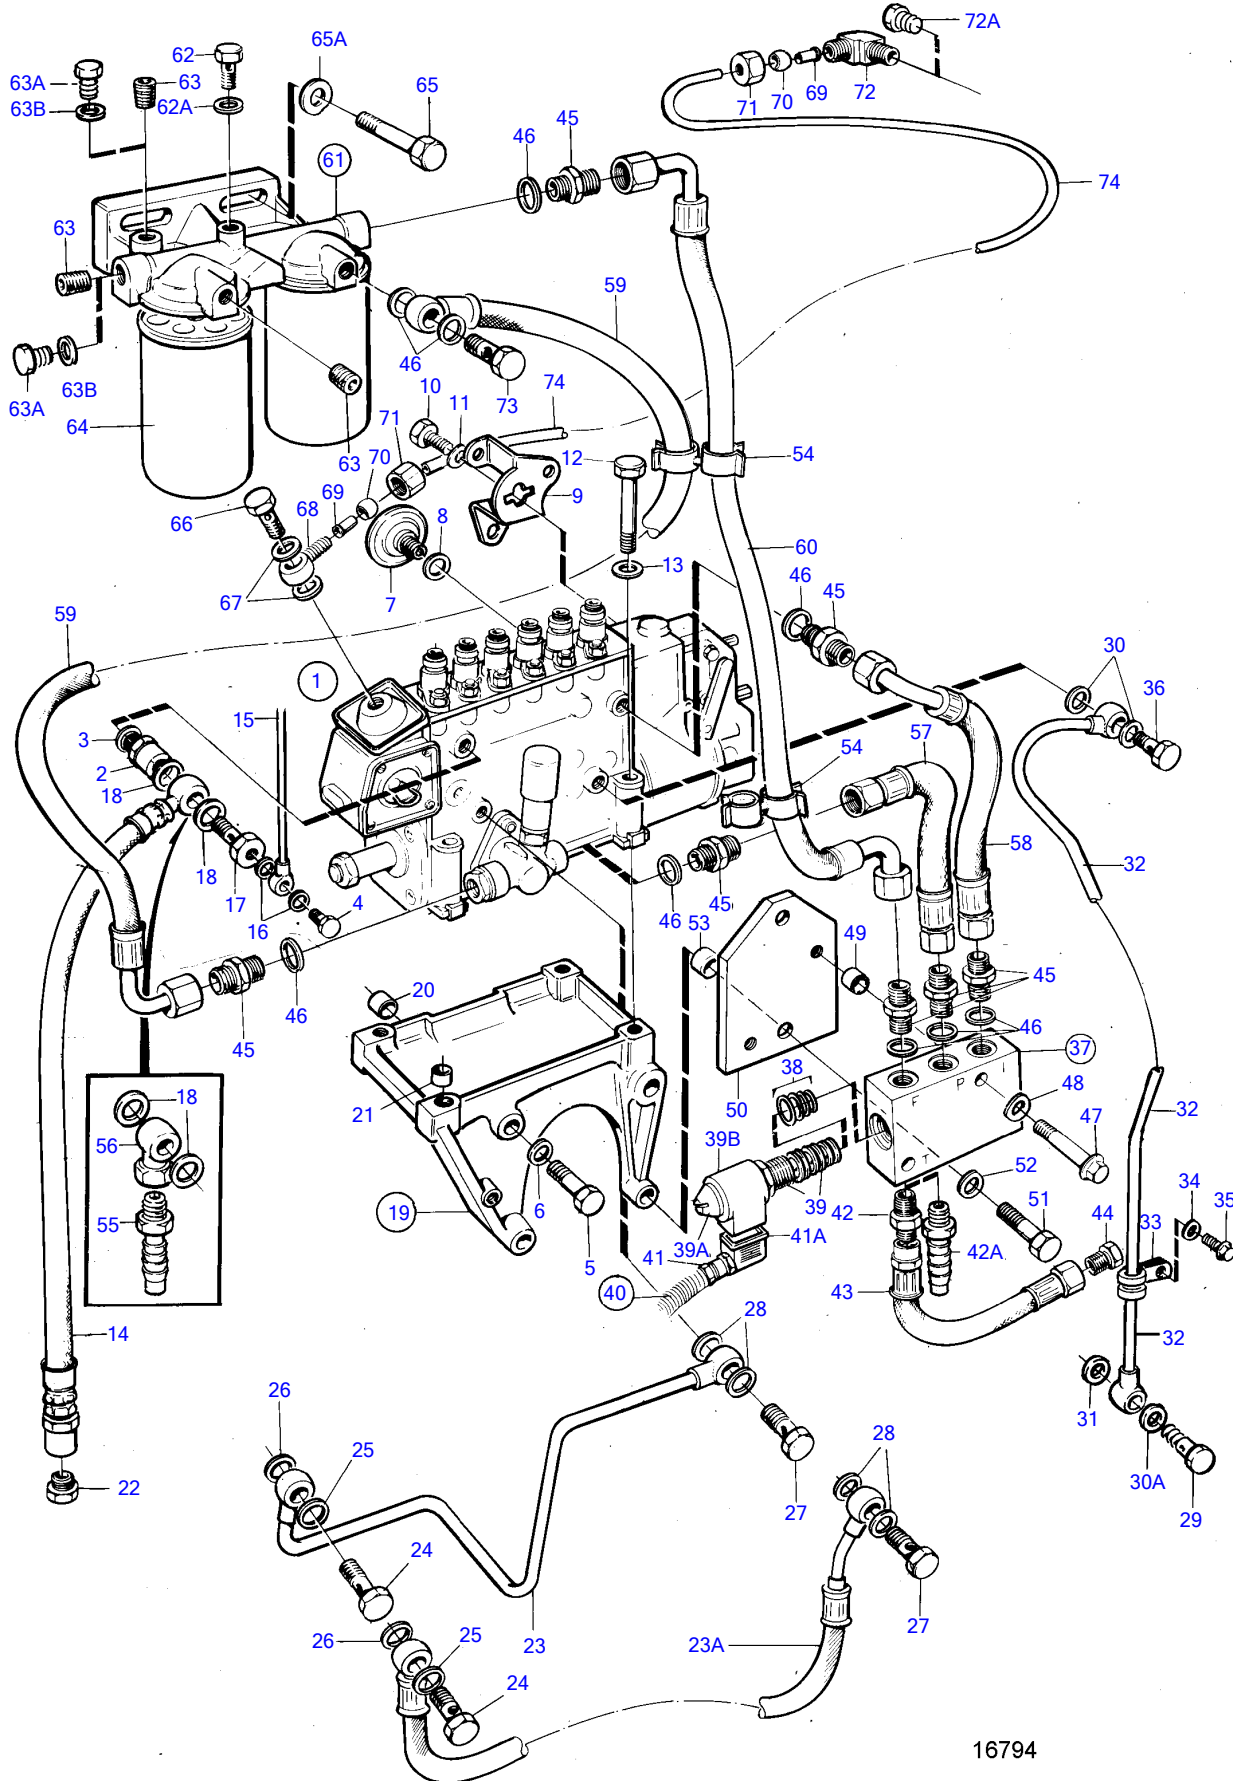

TAMD122A

16794

TAMD122A

REF	PART NO.	QTY	DESCRIPTION	SEE SEC.	NOTES
1				2094	
	3832705	1	Injection pump		With RSV governor., 280kW/1800rpm
	3803812	1	Injection pump, exch		With RSV governor., 280kW/1800rpm
				6014	
	3832706	1	Injection pump		With RSV governor., 294kW/1900rpm
	3803813	1	Injection pump, exch		With RSV governor., 294kW/1900rpm
				6014	
	3832707	1	Injection pump		With GAC governor., 247kW/1500rpm
	3803814	1	Injection pump, exch		With GAC governor., 247kW/1500rpm
				6014	
	3832708	1	Injection pump		With GAC governor., 280kW/1800rpm
	3803815	1	Injection pump, exch		With GAC governor., 280kW/1800rpm
				6014	
				2094	
				2171	
2	3825154	1	• Overflow valve		
3	15304	1	Gasket		
4	74033	1	Hollow screw		
5	955566	2	Hexagon screw		
6	940280	2	Spring washer		
7	477173	1	Pressure equalizer		
8	969011	1	Gasket		
9	848677	1	Intermediate lever		
10	955271	1	Hexagon screw		
11	941906	1	Spring washer		
12	940156	4	Hexagon screw		
13	190509	4	Washer		
14	849076	1	Fuel hose		L=300mm, repl by 866964
	3830312	1	Hose		L=710mm (866964)
15	844543	1	Leak-off line		
16	947620	2	Gasket		
17	16496	1	Hollow screw		
18	969011	2	Gasket		
19	478647	1	Bracket		
20	(423161)	2	• Guide sleeve		Obsolete part
21	417588	1	• Guide sleeve		
22	22753	1	Nipple		
23	470514	1	Oil pressure pipe		
23A	3829244	1	Oil hose		SNXXXXXXXXXXXX/235665-
24	837709	1	Hollow screw		
25	11994	1	Gasket		
26	18666	1	Gasket		
27	48634	1	Hollow screw		
28	947281	2	Gasket		
29	942007	1	Hollow screw		
30	947281	2	Gasket		SNXXXXXXXXXXXX/233031
	969011	2	Gasket		SNXXXXXXXXXXXX/233032-
30A	11994	1	Gasket		
31	942703	1	Gasket		
32	422246	1	Return pipe		
33	952623	1	Clamp		SNXXXXXXXXXXXX/233031
34	941906	1	Spring washer		SNXXXXXXXXXXXX/233031
35	950045	1	Cross recessed screw		SNXXXXXXXXXXXX/233031
36	48634	1	Hollow screw		SNXXXXXXXXXXXX/233031
	25167	1	Hollow screw		SNXXXXXXXXXXXX/233032-
37	3828983	1	Valve		
38	3828981	1	• Gasket kit		
39		1	• Valve		
39A		1	• Nut		
39B	3825240	1	• Magnet		
40	866927	1	Cable kit		
41	844576	1	• Grommet		
41A	866664	1	Housing