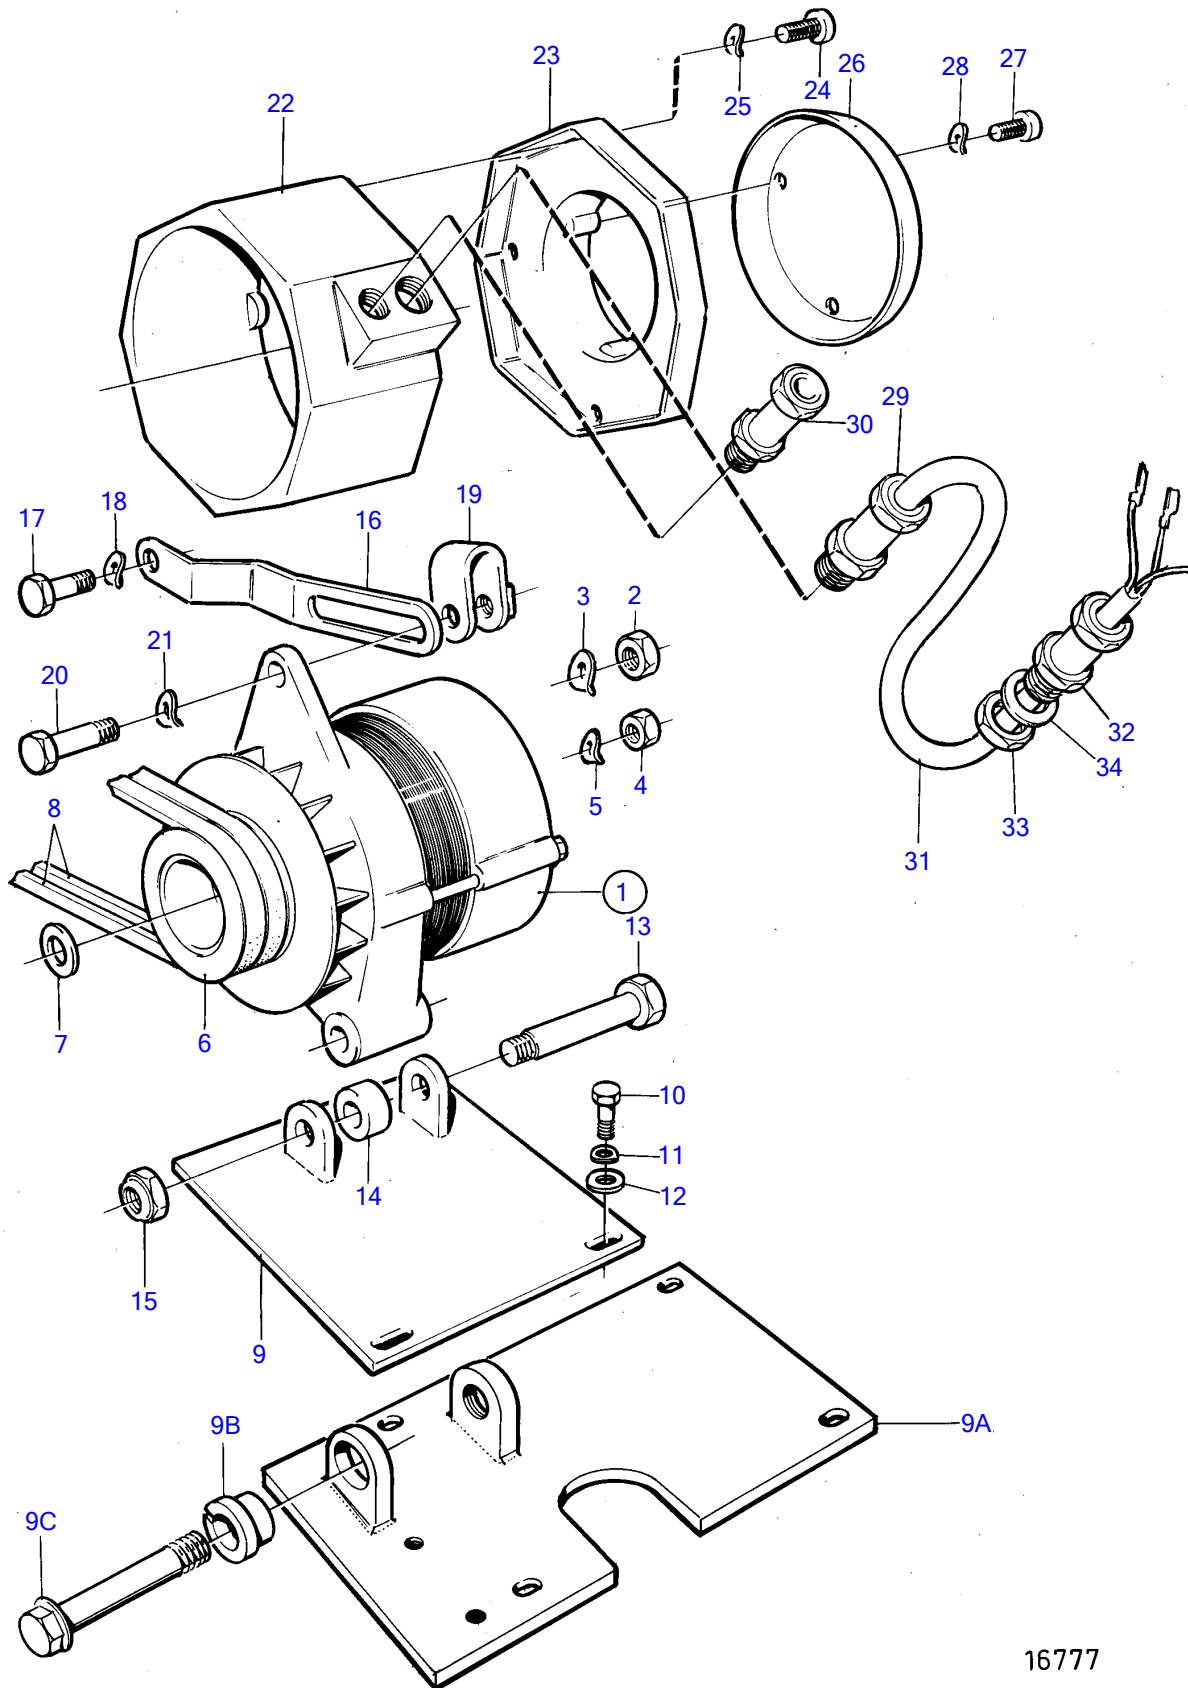

TAMD122A, TMD122A

16777

TAMD122A, TMD122A

REF	PART NO.	QTY	DESCRIPTION	SEE SEC.	NOTES
1	849563	1	Alternator		28V 55A. for 24 voltage electric system., SN-1101019500/XXXXXX
			.		
			.	1465	
	863955	1	Alternator		28V 60A. for 24 voltage electric system., SN-1101038358/XXXXXX
			• Bulletin 45-02A	45-02A-EN	Alternator
1			.		
			.	1383	
	872021	1	Alternator		28V 60A. for 24 voltage electric system., SN1101038359/XXXXXX-
			.		
			.	127	
	873771	1	Alternator		(872021)
	3803443	1	Alternator, exch, exch		(872021)
			.		
			.	127	
2	955781	1	Hexagon nut		
3	941906	1	Spring washer		
4	955780	1	Hexagon nut		
5	941905	1	Spring washer		
6	841812	1	Pulley		
7	955900	1	Washer		
8	966870	1	V-belt		
9	823935	1	Bracket		Replaced by 3826075, 1 ea 1675685, 1 ea 966366., Early type
9A	3826075	1	Bracket		When later model belt guard is installed. See group 26., Late type
9B	1675685	1	Spacer sleeve		When later model belt guard is installed. See group 26., Late type
9C	966366	1	Flange screw		When later model belt guard is installed. See group 26., Late type
10	940135	4	Hexagon screw		
11	941907	4	Spring washer		
12	955894	4	Washer		
13	822580	1	Screw		
14	912151	1	Spacer ring		
15	950355	1	Lock nut		
16	846831	1	Tensioner		
17	955536	1	Hexagon screw		
18	942336	1	Spring washer		
19	466735	1	Tensioning eyelet		
20	955298	1	Hexagon screw		
21	941907	1	Spring washer		
22	845224	1	Housing		
23	845225	1	Cardboard tube		
24	956065	4	Cross recessed screw		
25	941904	4	Spring washer		
26	845226	1	Cardboard tube		
27	956061	3	Cross recessed screw		
28	941904	3	Spring washer		
29	881193	1	Grommet		
30	881191	1	Grommet		
31		1	Cable trunk, electrical materials	1963	
32	822327	1	Grommet		
33	880243	1	Nut		
34	957185	1	Gasket		