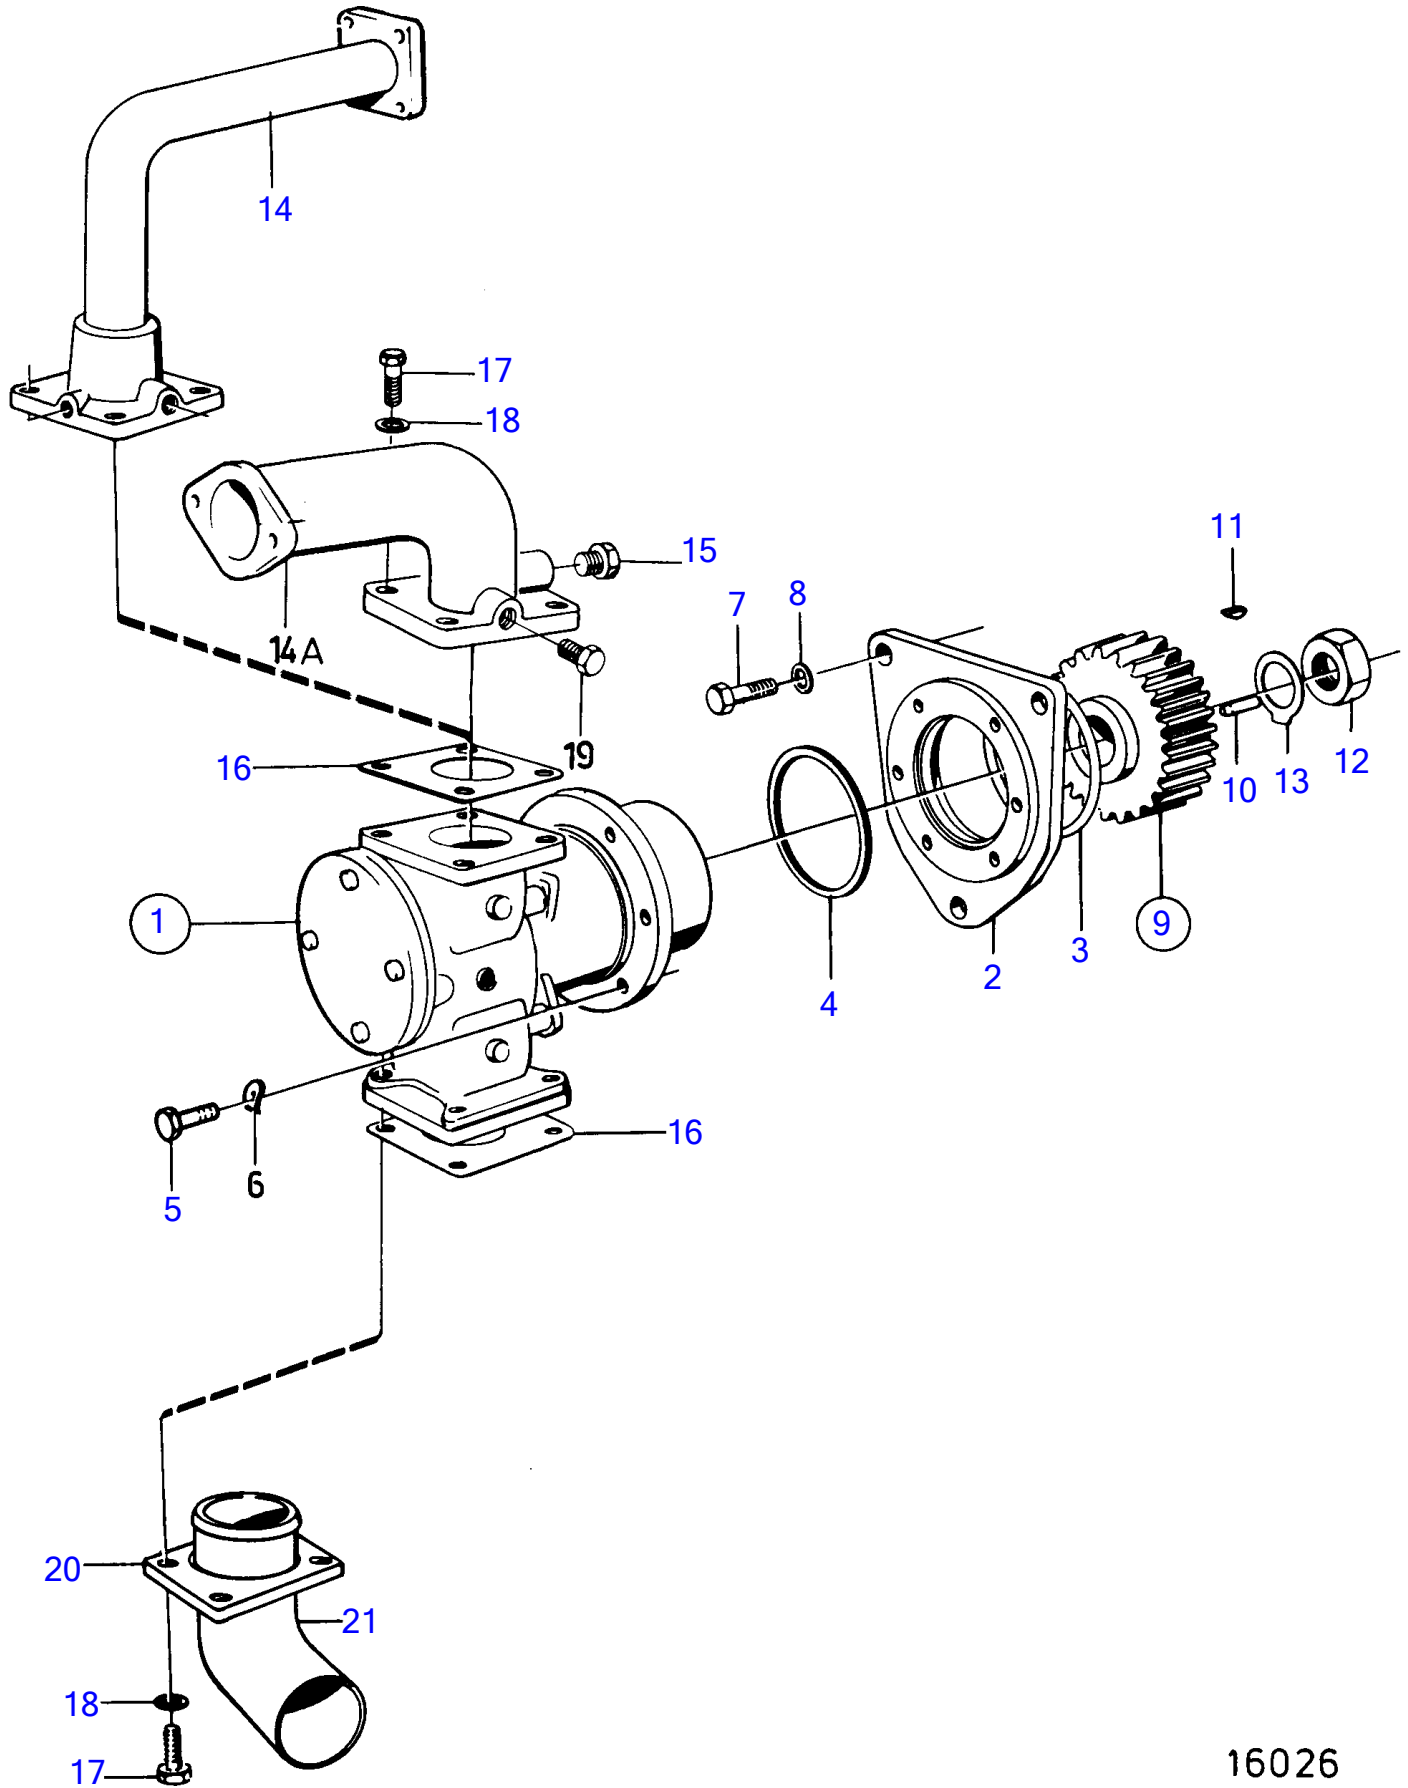

TAMD122A

16026

TAMD122A

REF	PART NO.	QTY	DESCRIPTION	SEE SEC.	NOTES
1				2248	
	3829312	1	Sea water pump		(845189)
				2251	
				2251	
2	820695	1	Spacer		
3	975610	1	O-ring		
4	925095	1	O-ring		
5	940114	3	Hexagon screw		
6	942336	3	Spring washer		
7	955576	3	Hexagon screw		
8	941911	3	Spring washer		
9	820637	1	Gear		
10	950564	1	• Pin		
11	942406	1	Woodruff key		
12	955860	1	Hexagon nut		
13	942735	1	Tab washer		
14A	842866	1	Riser		
15	981749	1	Plug		
16	862583	2	Gasket		
17	940114	8	Hexagon screw		
18	942336	8	Spring washer		
19	861551	1	Plug		
20	842867	1	Flange		
21	842868	1	Hose attachment		O.D=52mm