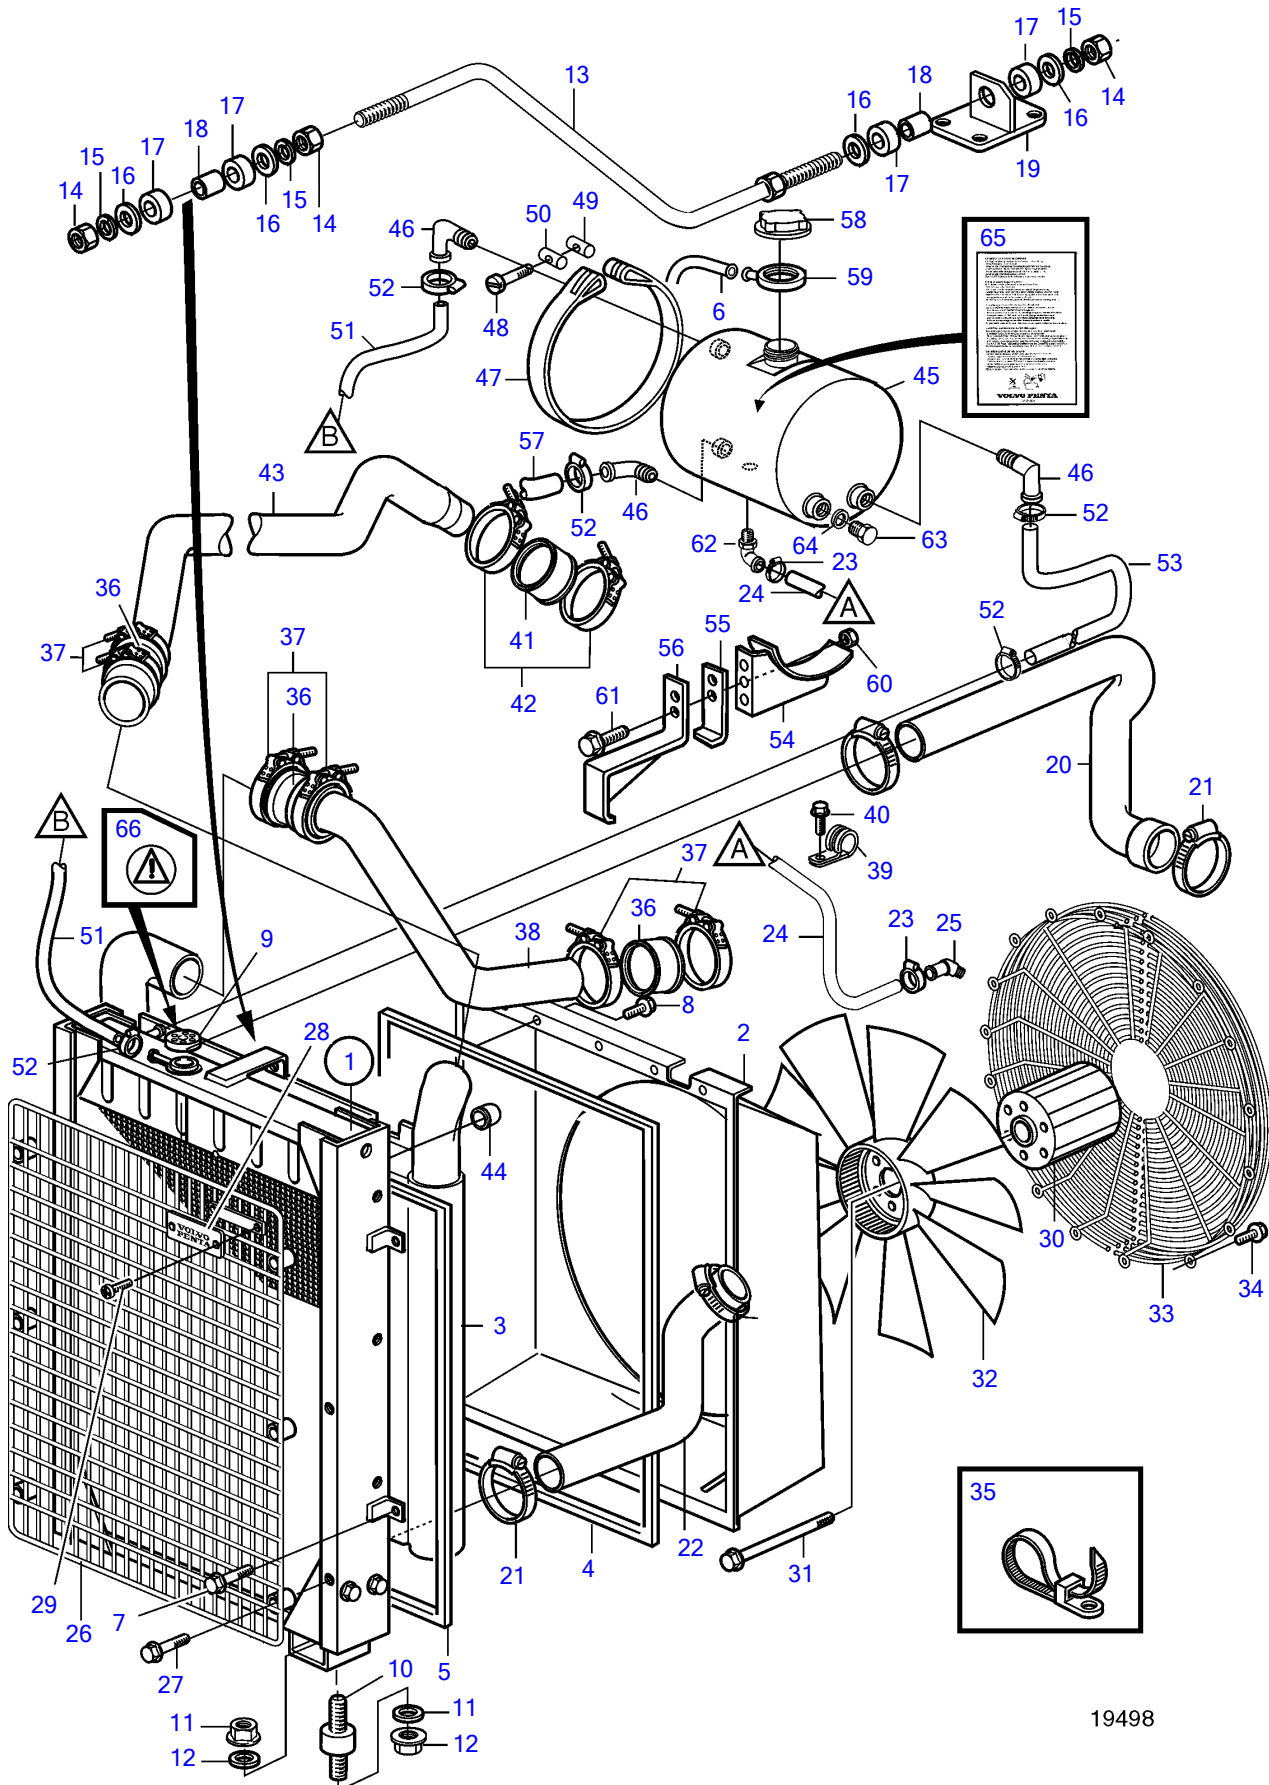

TAMD122A, TMD122A

19498

## TAMD122A, TMD122A

REF	PART NO.	QTY	DESCRIPTION	NOTES
1	3829280	1	Radiator	
2	3827773	1	• Fan shroud	
3	866090	1	• Intercooler	
4	3827817	X	• Sealing strip	L=1900mm
5	3827816	X	• Sealing strip	L=2300mm
	3827816	X	• Sealing strip	L=3200mm
6	192618	X	• Hose	L=1530mm
7	946173	4	• Flange screw	
8	967949	6	• Flange screw	
9	866095	1	• Pressure cap	Not when extra expansion tank is mounted.
	344753	1	Radiator cap	Only when extra expansion tank is mounted., Not included in complete radiator.
10	849170	2	Rubber cushion	
11	940280	4	Spring washer	
12	955850	4	Hexagon nut	
13	3831231	1	Radiator stay	
14	955793	3	Hexagon nut	
15	941912	3	Spring washer	
16	948556	4	Washer	
17	866857	4	Rubber bushing	
18	252202	2	Bushing	
19	475888	1	Anchorage	
20	865194	1	Radiator hose	
21	943480	4	Hose clamp	
22	865195	1	Radiator hose	
23	943475	2	Hose clamp	
24	944386	X	Rubber hose	L=900mm
25	942649	1	Elbow nipple	
26	865208	1	Radiator protector	
27	947760	6	Flange screw	
28	846118	1	Emblem	
29	941651	2	Cross recessed sunk	
30	3829422	1	Fan hub	
31	965222	6	Flange screw	
32	848924	1	Fan, pusher type	Metal., D=890mm
	3828964	1	Fan, pusher type	Plastic., D=890mm
33	3825490	2	Fan guard	
34	945444	12	Flange screw	
35	948211	10	Cable tie	
36	865127	3	Charge air hose	
37	865575	6	Hose clamp	
38	(3826998)	1	Tube	Obsolete part
39	952637	1	Clamp	
40	945970	1	Hexagon screw	
41	866689	1	Hose	
42	1544731	2	Hose clamp	
43	865137	1	Charge air pipe	
44	845422	1	Plastic plug	
45	3827367	1	Expansion tank	
46	479953	3	Elbow nipple	
47	339958	2	Tensioning band	
48	31406	2	Hexagon screw	
49	31405	2	Pin	
50	31404	2	Clevis pin	
51	943367	X	Rubber hose	
52	943470	5	Hose clamp	
53	943366	X	Rubber hose	
54	3826803	1	Bracket	
55	3832725	1	Bracket	
56	3832724	1	Bracket	
57	943367	X	Rubber hose	
58	1674083	1	Pressure cap	
59	3828863	1	Rubber collar	
60	971098	4	Flange lock nut	

7746700-26-6119

19498

Upd:2012-02-22

TAMD122A, TMD122A, TAMD122P-A, TAMD122P-B, TAMD122P-C

**VOLVO**  
**PENTA**