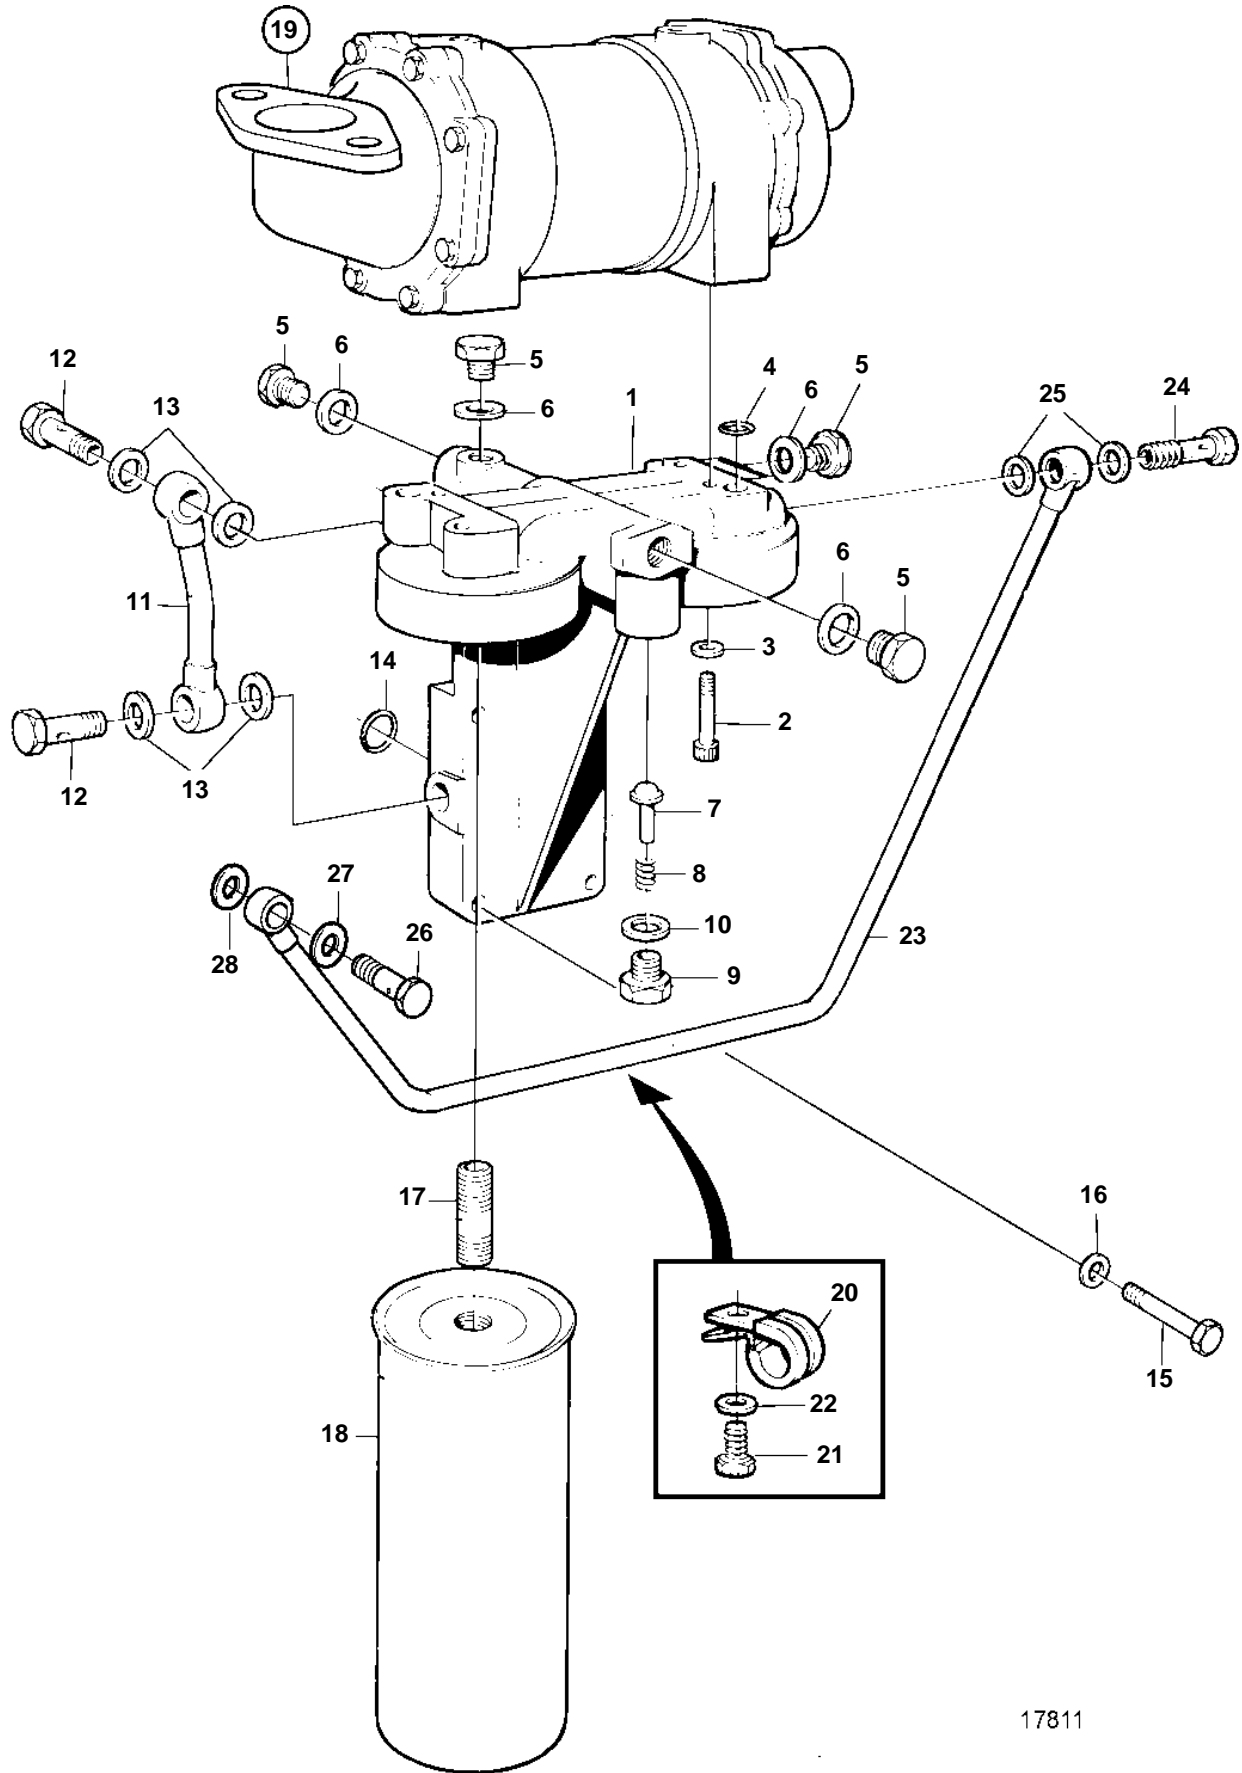

TAMD103A-A

17811

TAMD103A-A

REF	PART NO.	QTY	DESCRIPTION	SEE SEC.	NOTES
1	843528	1	Bracket		
2	956572	4	Screw		
3	11992	4	Gasket		
4	949656	2	O-ring		
5	914391	6	Plug		
6	976930	6	Gasket		
7	471085	1	Valve		
8	466653	1	Spring		
9	466624	1	Plug		
10	18677	1	Gasket		
11	842831	1	Tube		
12	191157	2	Hollow screw		
13	947627	4	Gasket		
14	949657	2	O-ring		
15	955537	4	Screw		
16	942336	4	Spring washer		
17	466623	2	Nipple		
18	466634	2	Oil filter		ALT
	847741	2	Oil filter		ALT, SHORT TYPE
19		1	Oil coolerengine	848	
20	952627	1	Clamp		
21	940100	1	Screw		
22	941906	1	Spring washer		
23	864369	1	Delivery pipe		
24	190714	1	Hollow screw		
25	947624	2	Gasket		
26	942007	1	Hollow screw		
27	947624	1	Gasket		
28	942703	1	Gasket		