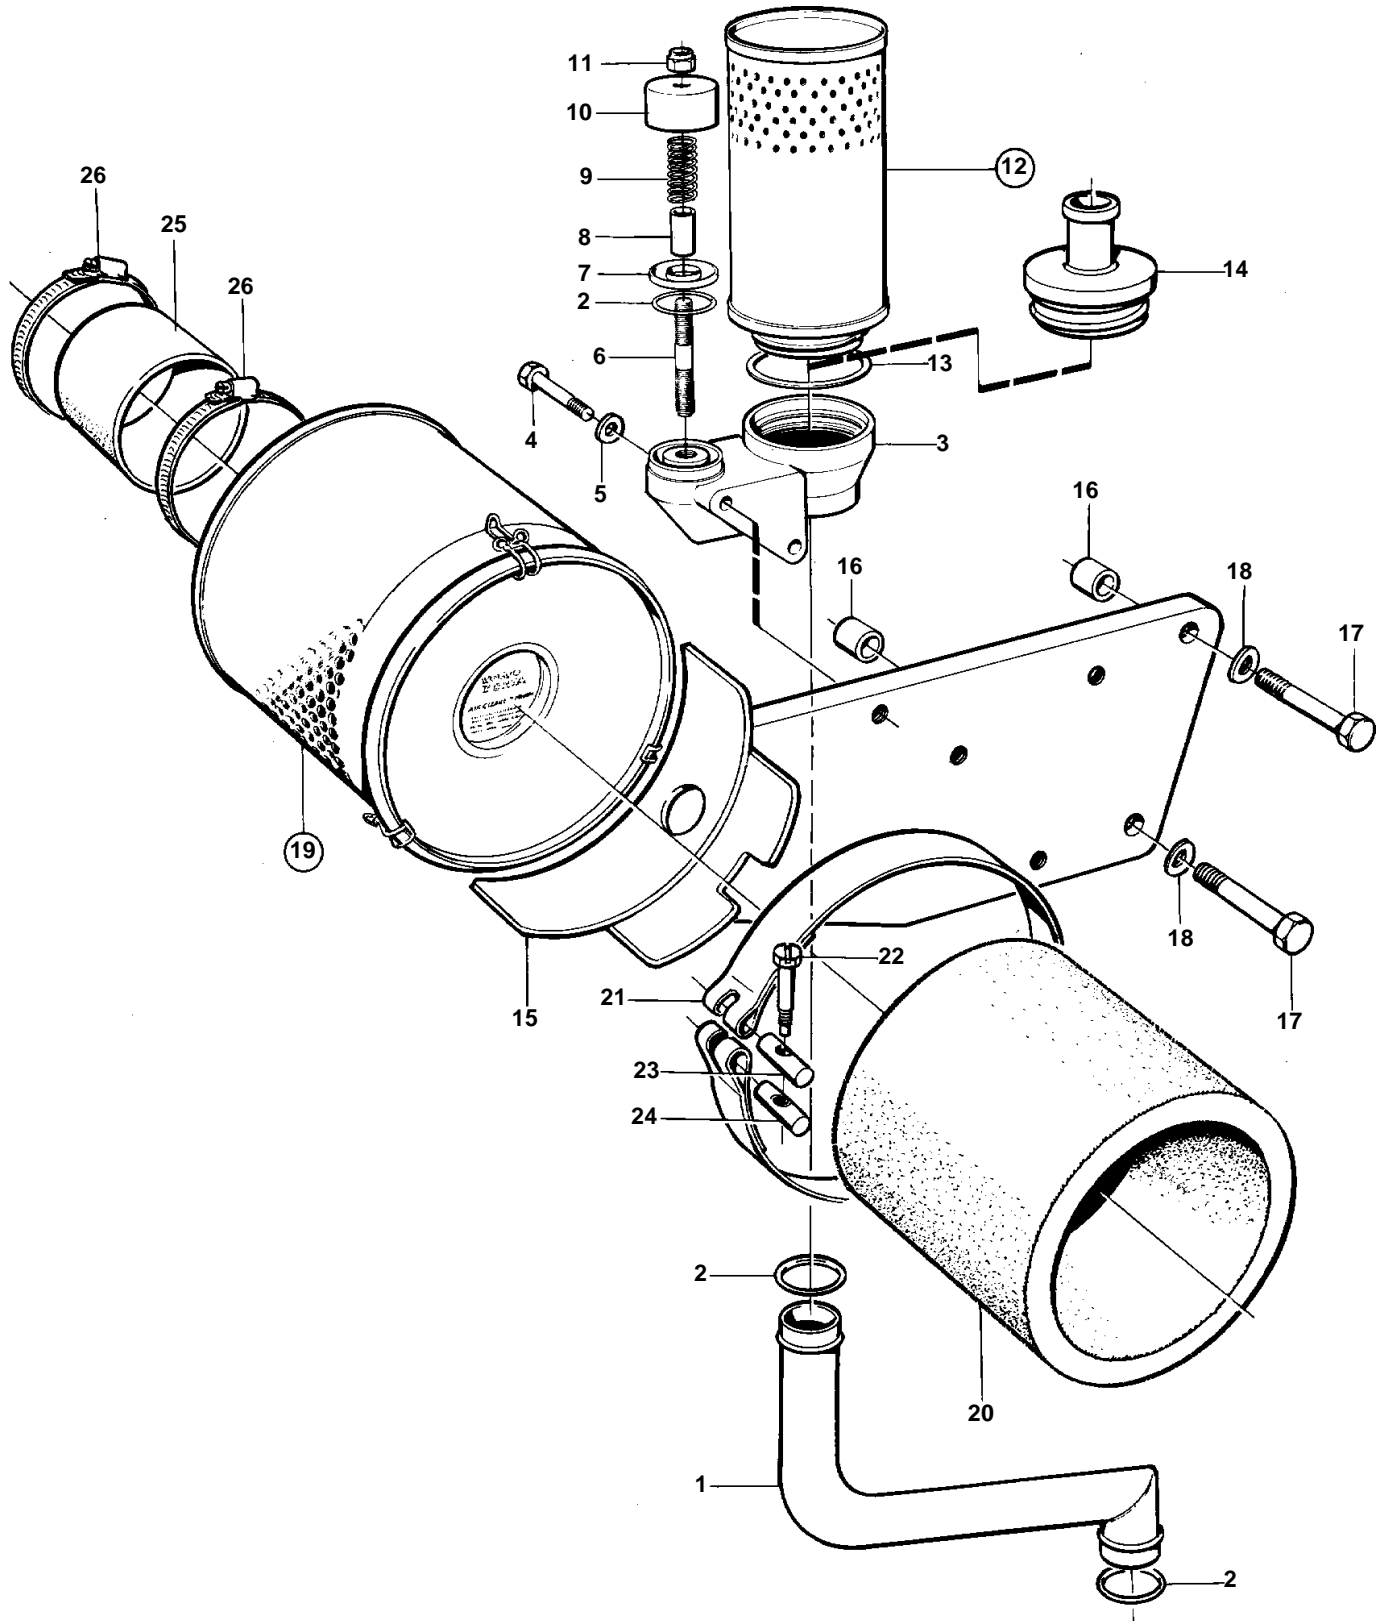

TAMD103A-A

15213

TAMD103A-A

REF	PART NO.	QTY	DESCRIPTION
1	864358	1	Tube
2	421158	3	Sealing ring
3	843356	1	Housing
4	955529	2	Screw
5	941907	2	Spring washer
6	924058	1	Stud
7	842972	1	Valve disc
8	842974	1	Spacer sleeve
9	843301	1	Spring
10	842975	1	Cover
11	963105	1	Nut
12	876069	1	Filter
13	843449	1	· Gasket
14	845260	1	Hose attachment
15		1	Bracket
16	807182	2	Spacer sleeve
17	955532	2	Screw
18	941907	2	Spring washer
19	864727	1	Air cleaner
20	864954	1	· Filter
21	848922	1	Tensioning band
22	31406	1	Screw
23	31405	1	Pin
24	31404	1	Pin
25	864821	1	Rubber collar
26	943484	2	Hose clamp