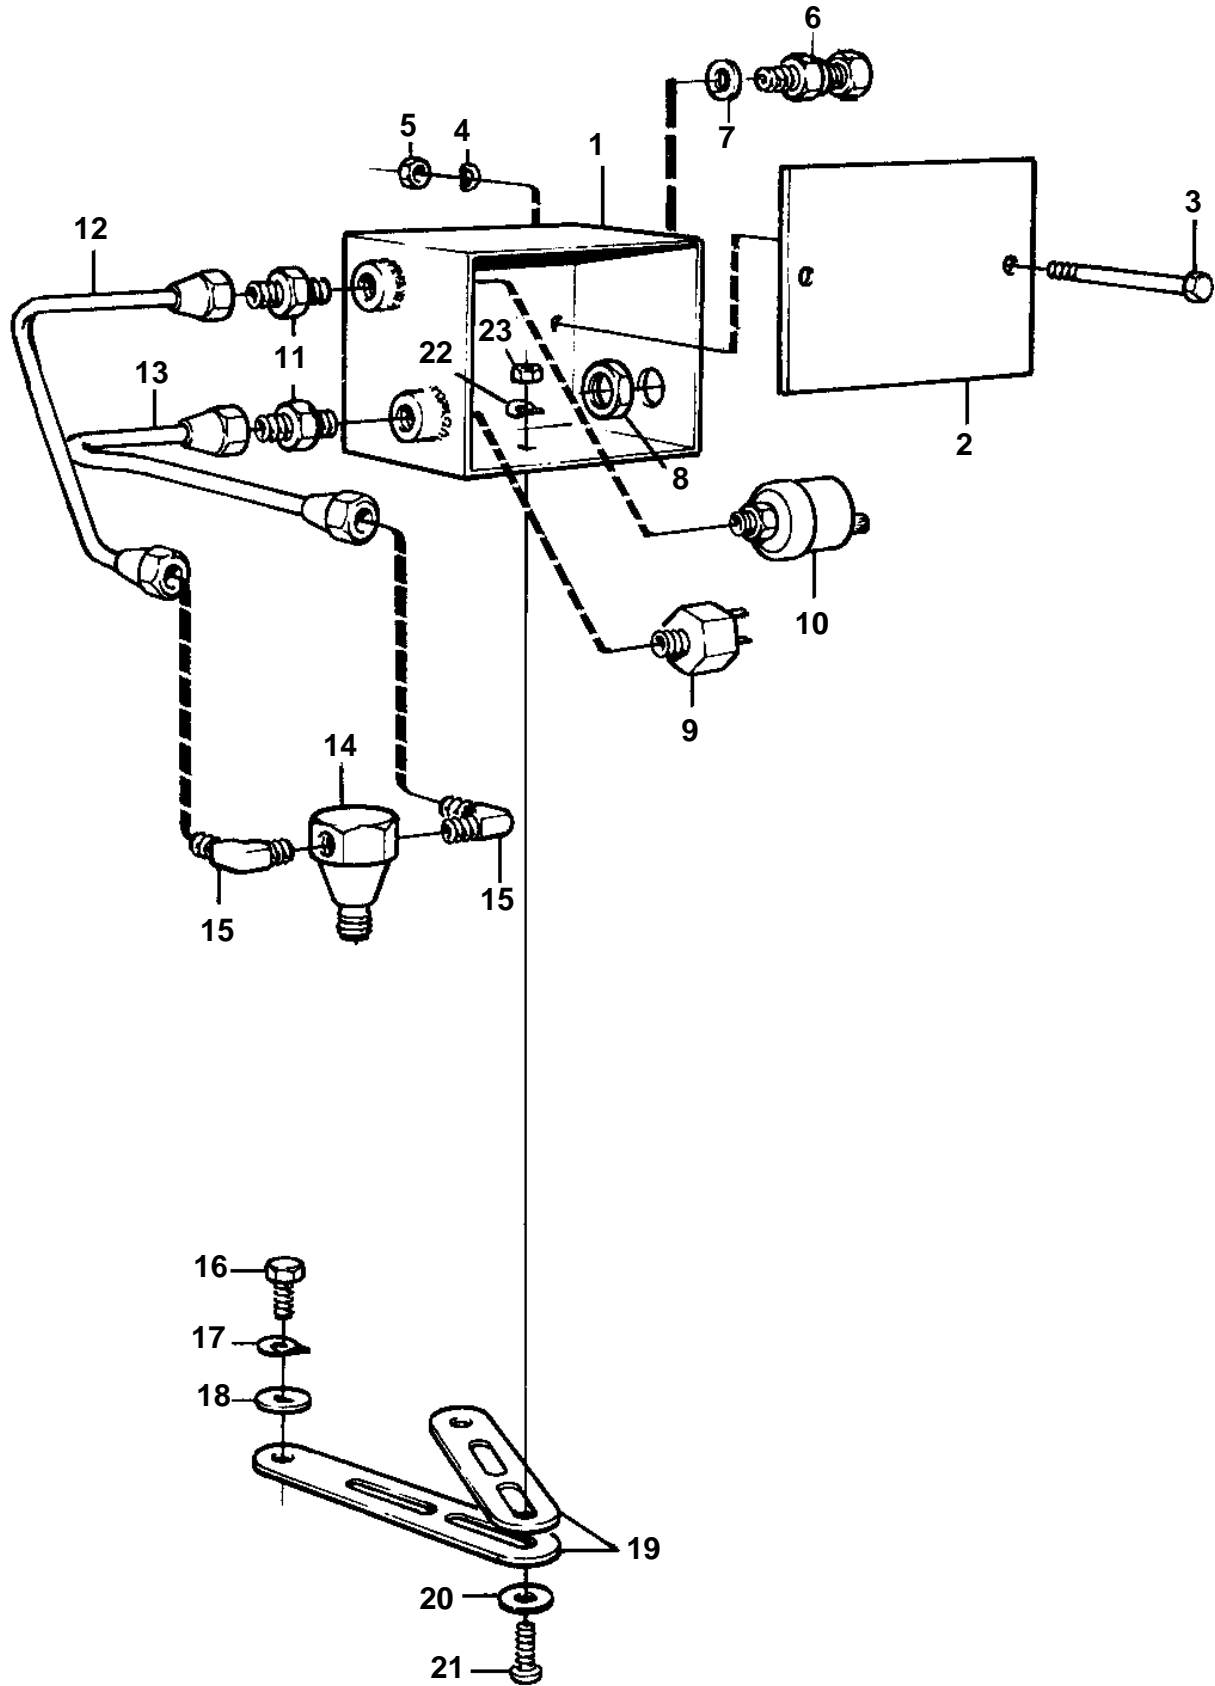

TAMD103A-A

16080

TAMD103A-A

REF	PART NO.	QTY	DESCRIPTION
1	843224	1	Box
2	843225	1	Cover
3	963205	2	Screw
4	941906	2	Spring washer
5	945407	2	Flange nut
6	822327	1	Cable union
7	957185	1	Gasket
8	880243	1	Nut
9	873526	1	Pressure monitor
10	866840	1	Pressure sensor
11	954335	1	Fitting
12		1	Hose
13	845645	1	Tube
14	942490	1	T-nipple
15	954342	3	Elbow union
16	955535	2	Screw
17	942336	2	Spring washer
18	940097	2	Washer
19	965541	4	Bracket
20	960139	4	Washer
21	955536	2	Screw
22	942336	2	Spring washer
23	955781	2	Nut