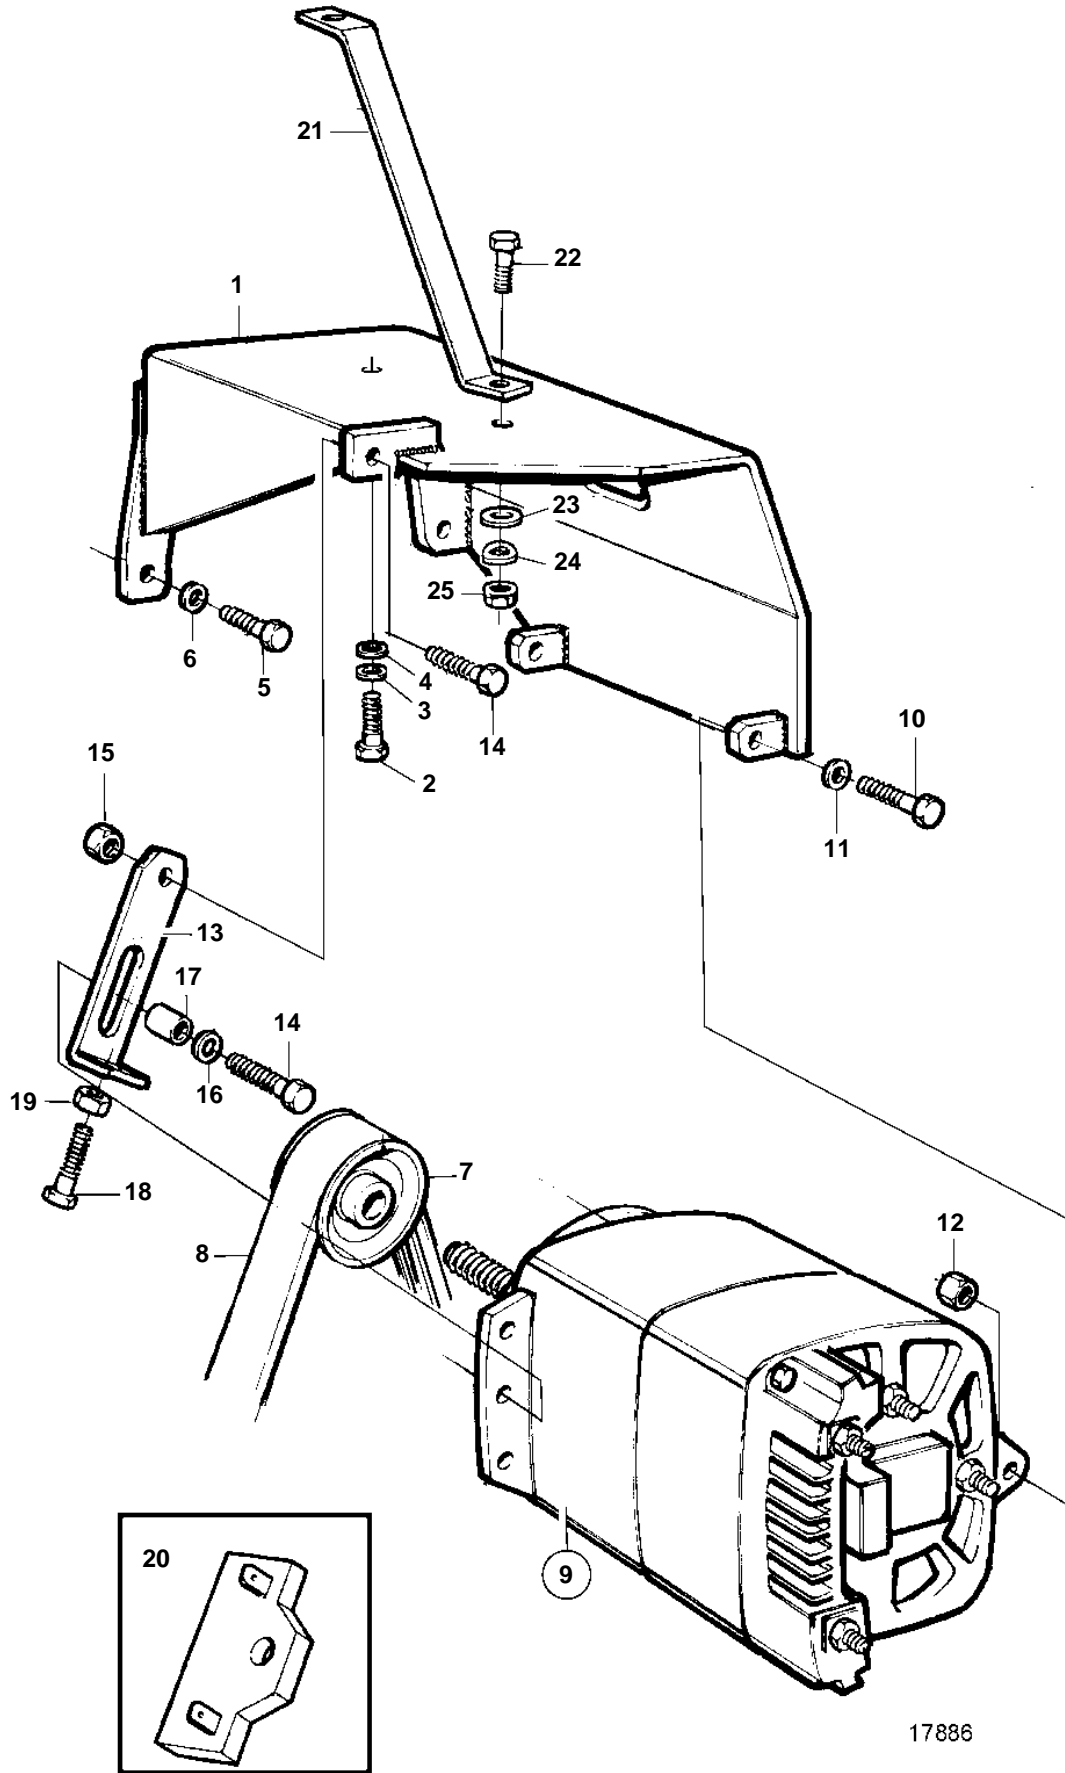

TAMD103A-A

TAMD103A-A

REF	PART NO.	QTY	DESCRIPTION	SEE SEC.	NOTES
1	849764	1	Bracket		
2	940115	2	Screw		
3	942336	2	Spring washer		
4	960142	2	Washer		
5	955536	4	Screw		
6	942336	4	Spring washer		
7	849773	1	Pulley		
8	862488	1	V-belt		
9	849748	1	Alternator		
	3803499	1	Alternator,exch		Exchange unit
				596	
10	955564	2	Screw		
11	955898	2	Washer		
12	950356	2	Lock nut		
13	849791	1	Tensioner		
14	955562	2	Screw		
15	950356	1	Lock nut		
16	940280	1	Spring washer		
17	823196	1	Spacer sleeve		
18	949366	1	Screw		
19	971071	1	Nut		
20		1	Control resistance		
21		1	Staytherm. housing		For engines in with keel cooling.
22	955535	1	Screw		
23	960148	1	Washer		
24	941908	1	Spring washer		
25	955827	1	Nut		