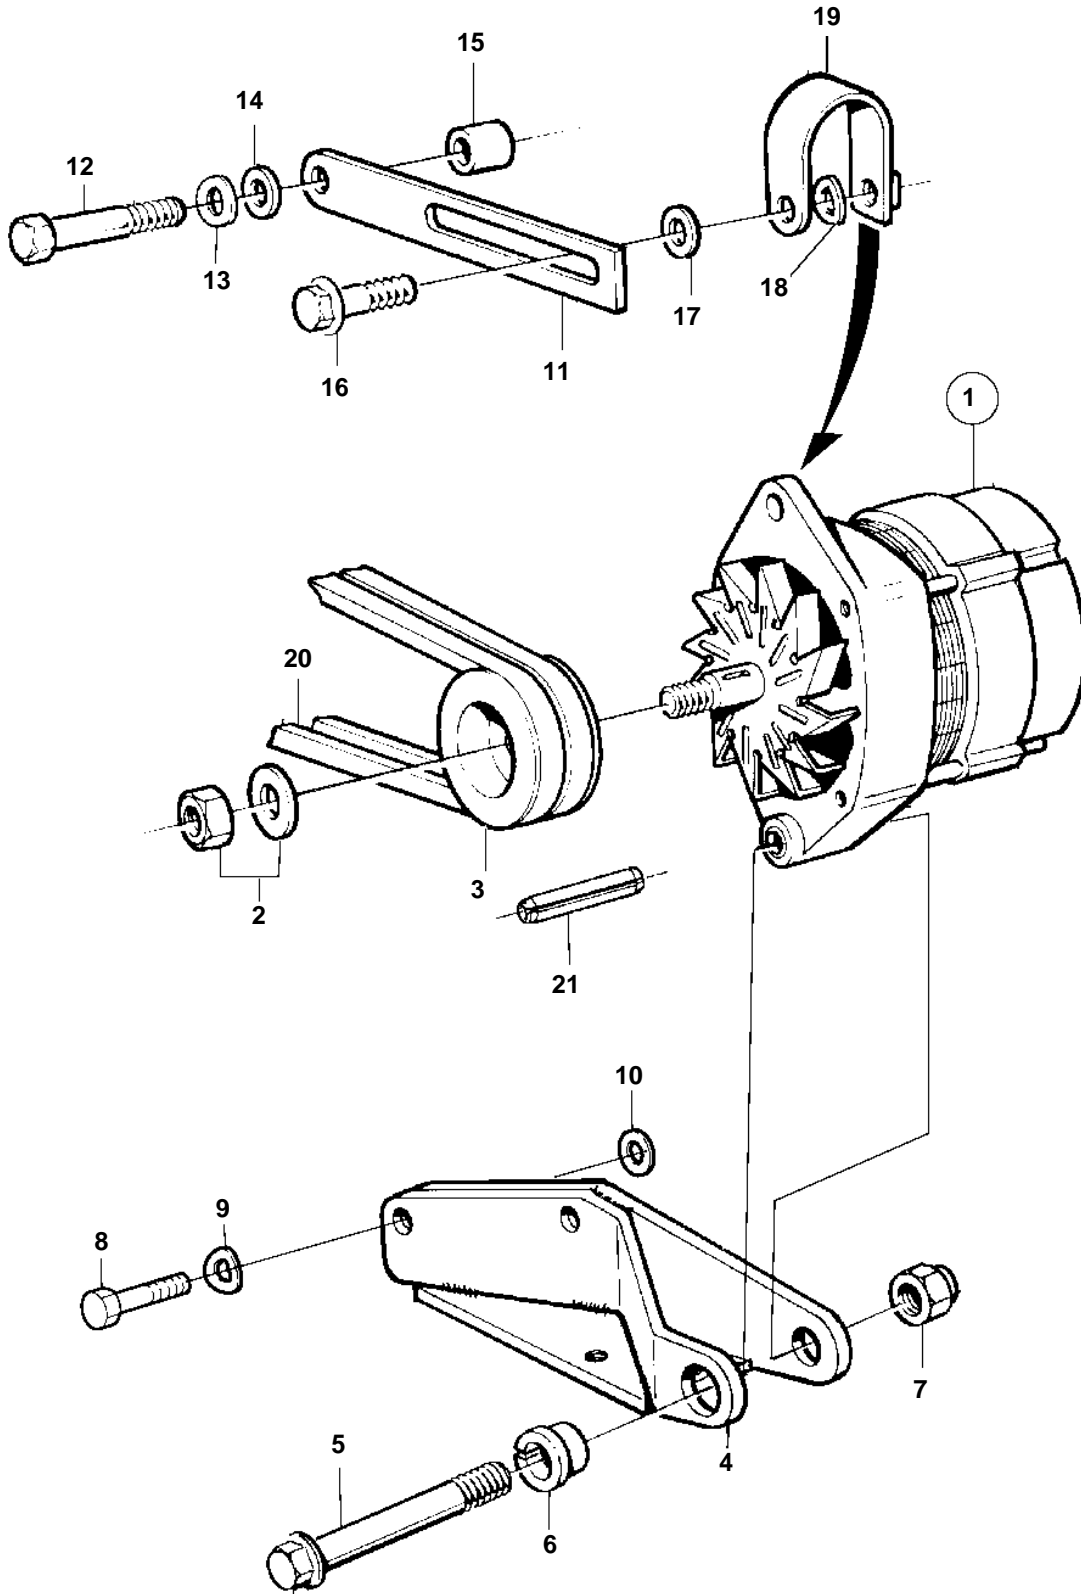

TAMD103A-A

TAMD103A-A

REF	PART NO.	QTY	DESCRIPTION	SEE SEC.	NOTES
1	873771	1	Alternator		28V 60A. For 24 voltage electric system Exchange unit
	3803443	1	Alternator,exch		
				4169	
2		1	· Mounting kit	4169	
3	841812	1	Pulley		
4	3825942	1	Bracket		
5	966367	1	Flange screw		
6	1675685	1	Spacer sleeve		
7	971085	1	Lock nut		
8	955538	2	Screw		
9	942336	2	Spring washer		
10	960142	2	Washer		
11	864721	1	Tensioner		
12	942338	1	Screw		
13	942336	1	Spring washer		
14	940097	1	Washer		
15	842930	1	Spacer sleeve		
	843028	1	Spacer sleeve		L=25mm. For engines in with keel cooling.
16	948217	1	Flange screw		
17	976944	1	Washer		
18	941907	1	Spring washer		
19	466734	1	Tensioning eyelet		
20	966972	1	V-belt kit		
21	1610144	1	Pin		SN1101038359/XXXXXX-